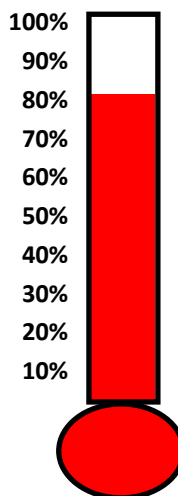

St. Margaret Mary Parish, Bullhead City CDA Results as of May 13, 2026

Goal	$40,000.00
Amount Raised	$32,540.00
% of Goal	81%
Number of Gifts	80
Registered Families	1,429
% of Participation	5%

THANK YOU FOR
SUPPORTING THE
DIOCESE OF PHOENIX
CHARITY & DEVELOPMENT
APPEAL

Advertiser of the Week