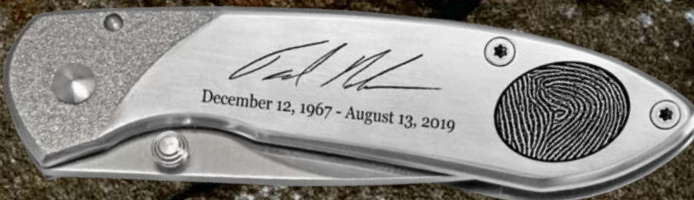

Buck Knife
0327SS