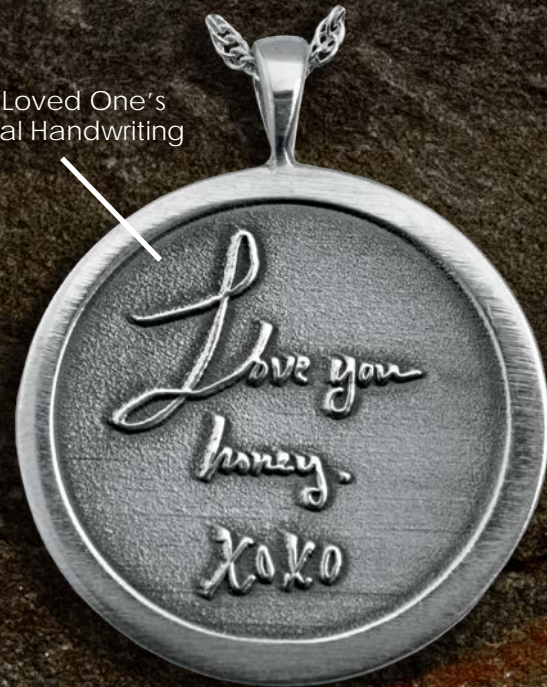

BAILEY &
BAILEY

NMD
New Memorials Direct

- Exquisite Quality
- Lowest Prices
- 100% Satisfaction
Guaranteed

Memorial Jewelry

Cremation Jewelry · Fingerprint Jewelry · Photo Jewelry

HONOR YOUR LOVED ONE

Memorial Jewelry · Cremation Jewelry · Photo Jewelry · Fingerprint Jewelry · Footprint Jewelry

Mother's Print

Father's Print

Compartment
Holds a Pinch of
Your Loved One's
Ashes or Dried
Flowers From a
Funeral Service

Available in
Single or Double
Compartment

TWO FINGERPRINTS

Your Loved One's
Actual Handwriting

HANDWRITING

Amazing Hi-Resolution Impression
Cut Deep into Precious Metal.
Shown in 3-D.

New!

14K Rose Gold

- 316L Stainless Steel
- 14K White Gold*
- 14K Rose Gold*
- 925 Sterling
- 14K Yellow Gold*
- PT950 Platinum*