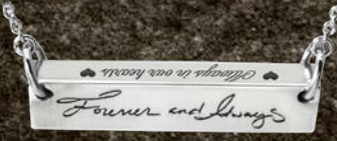

Back: Handwriting