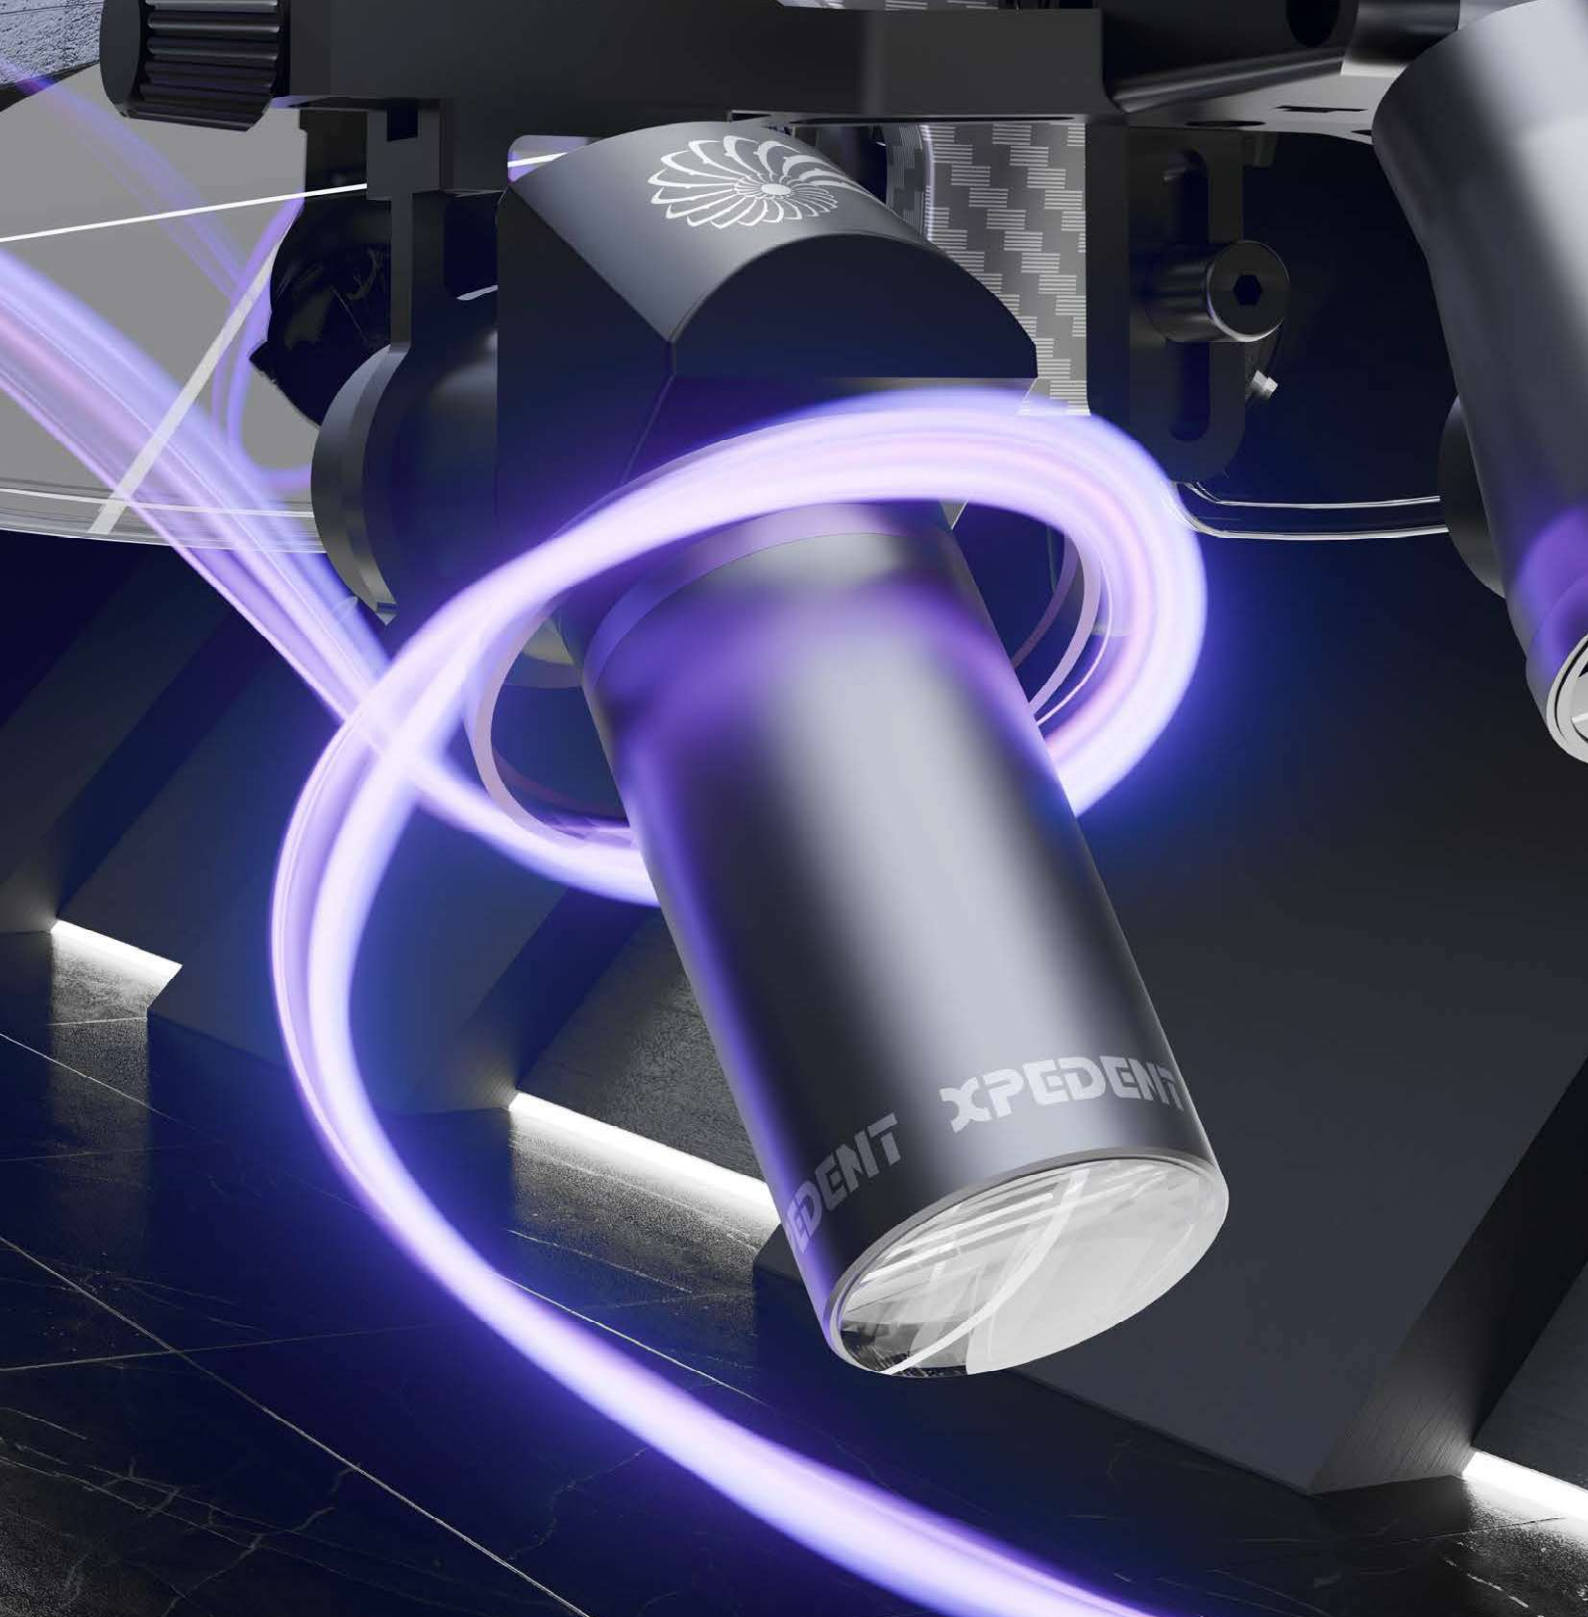

Carbon X FlexMag 4

Flex your focus

One frame four powers

3.5X

4.5X

5.5X

6.5X

Magnetic Quick-Swap Instantly Switch Magnification

Innovative magnetic design enables fast and secure switching,
as effortless as fastening a buckle

Simply bring it close – it snaps into place for instant 3.5X to
6.5X magnification change

Easy to operate, ideal for a wide range of scenarios

Maintains Upright Posture of Back and Neck

Prevents Dentists from Leaning Forward

Removes the need to bend over

Reduces Shoulder and Neck Strain

Extends Professional Career

Independent Left/Right IPD Adjustment Effortless Image Alignment

Improved Doctor-Patient Communication

Adjustable Pupil Height

Ensures a Shadow-Free View

Soft Silicone Nose Pads for Comfort

Embedded Bendable Metal Strip for Easy Adjustment and Snug Fit on the Bridge of the Nose