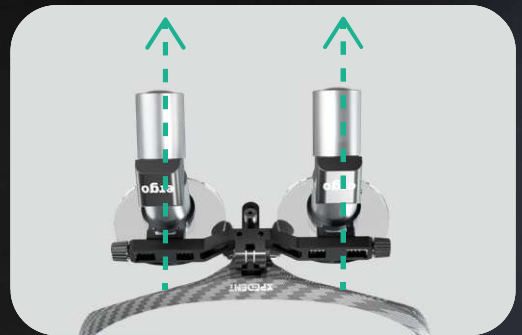

Innovative magnetic design enables fast and secure switching,
as effortless as fastening a buckle

Simply bring it close – it snaps into place for instant 3.5X to
6.5X magnification change

Easy to operate, ideal for a wide range of scenarios

Maintains Upright Posture of Back and Neck

Prevents Dentists from Leaning Forward

Removes the need to bend over

Reduces Shoulder and Neck Strain

Extends Professional Career

Independent Left/Right IPD Adjustment Effortless Image Alignment

Reduces Eye Fatigue from Long Surgeries

Parallel field of vision:

Helps alleviate tension in the medialrectus muscles of the eyes

Eye convergence:

Leads to tension in the medialrectus muscles of the eyes

Easy Flip-Up for Unobstructed View

Improved Doctor-Patient Communication

Adjustable Pupil Height

Ensures a Shadow-Free View

Soft Silicone Nose Pads for Comfort

Embedded Bendable Metal Strip for Easy Adjustment and Snug Fit on the Bridge of the Nose