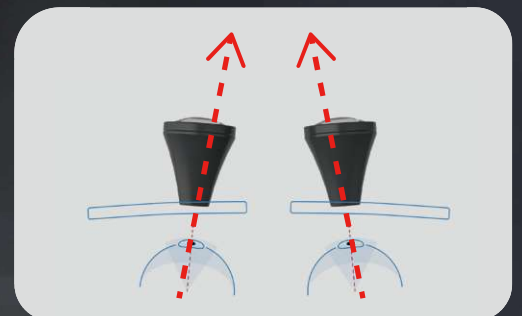

Innovative magnetic design enables fast and secure switching,
as effortless as fastening a buckle

Simply bring it close – it snaps into place for instant 3.5X to
6.5X magnification change

Easy to operate, ideal for a wide range of scenarios

Maintains Upright Posture of Back and Neck

Prevents Dentists from Leaning Forward

Removes the need to bend over

Reduces Shoulder and Neck Strain

Extends Professional Career

Independent Left/Right IPD Adjustment Effortless Image Alignment

Reduces Eye Fatigue from Long Surgeries

Parallel field of vision:

Helps alleviate tension in the medialrectus muscles of the eyes

Eye convergence:

Leads to tension in the medialrectus muscles of the eyes

Easy Flip-Up for Unobstructed View

Improved Doctor-Patient Communication

Adjustable Pupil Height

Ensures a Shadow-Free View

Soft Silicone Nose Pads for Comfort

Embedded Bendable Metal Strip for Easy Adjustment and Snug Fit on the Bridge of the Nose