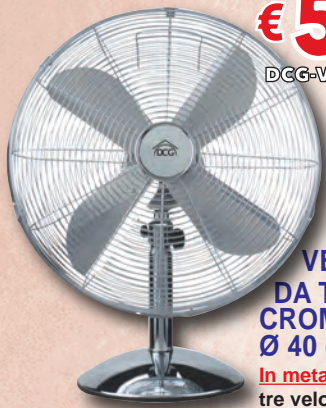

€ 53,99
DCG-VE1616SS

**VENTILATORE
DA TAVOLO
CROMATO
Ø 40 cm 50W**

In metallo cromato, con tre velocità, ampia oscillazione orizzontale, potenza 50W, base rotonda.
cm 44x29x57

ART. DCG-VE1616SS