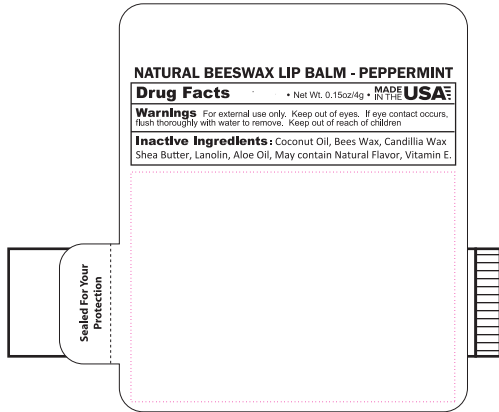

Product with Imprint shown at 100%

Full Bleed

Cut Line

Safe Zone

Measure for Accuracy

this should measure 1"