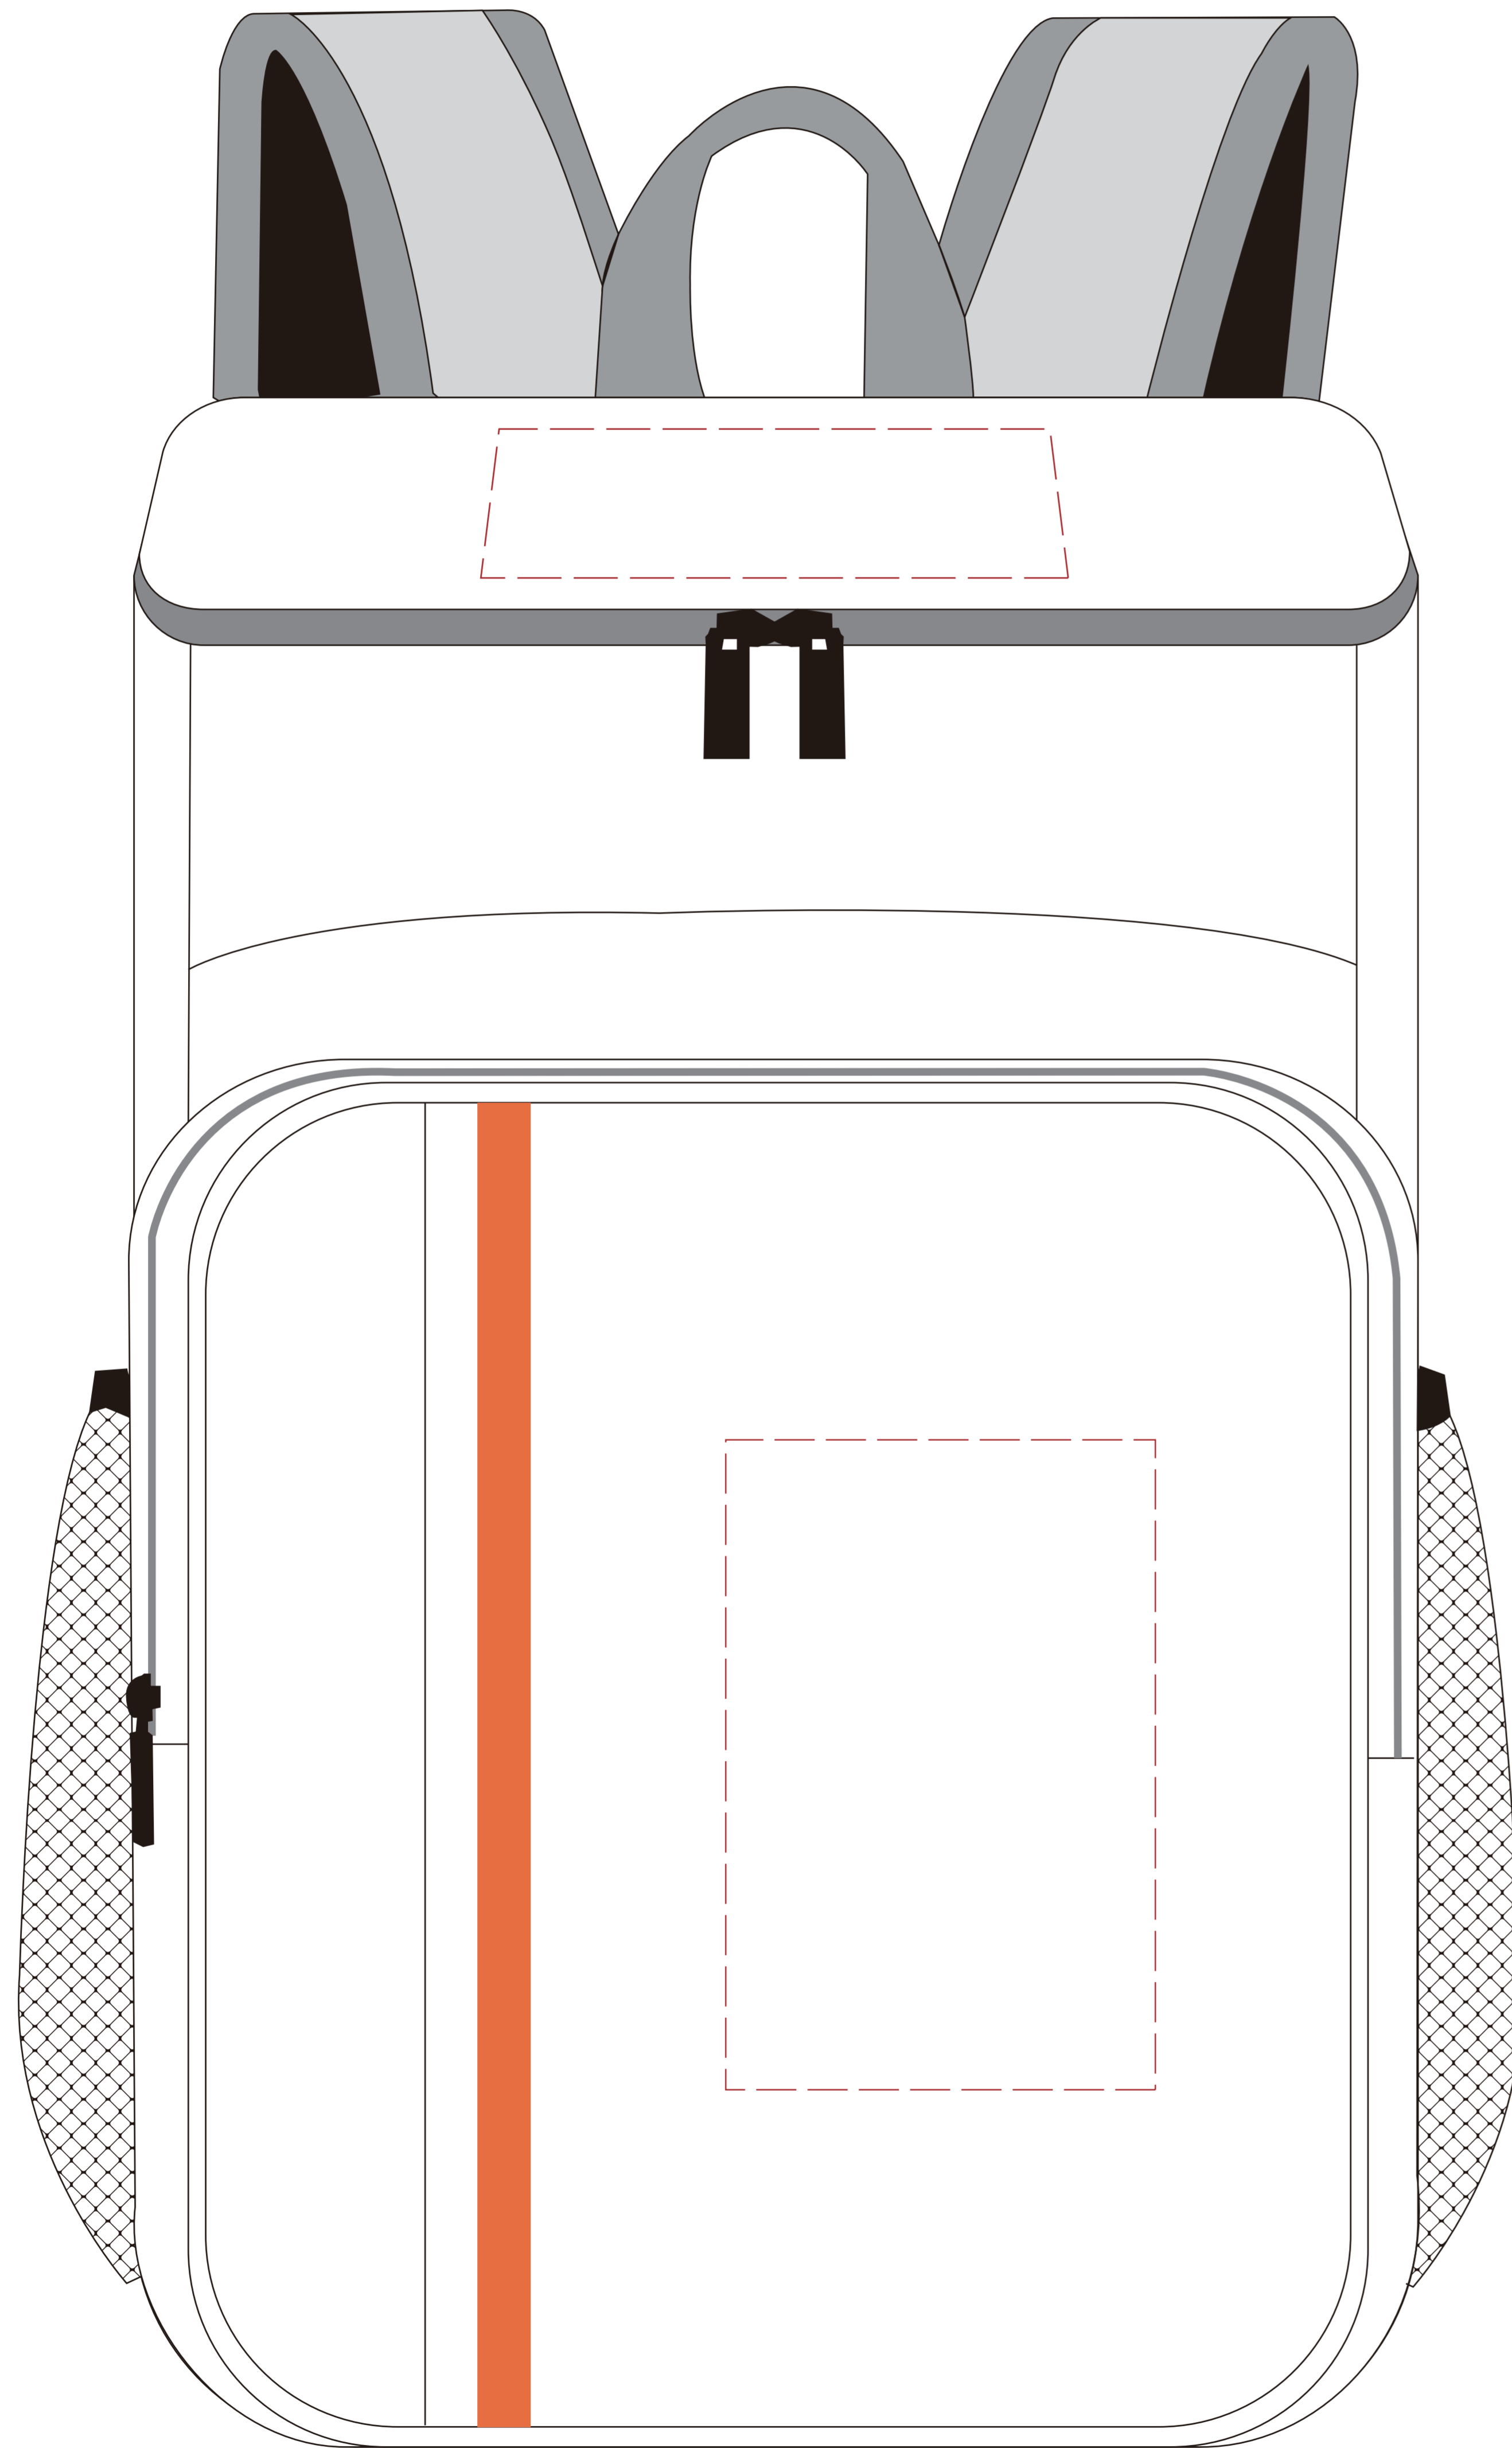

Product Information

Product Name: 24 Can Insulated Backpack Cooler Bag

SKU: 204553

Imprint Area: Logo Front Max Imprint Size: 3.9"W x 5.9"H TOP: 5"WX5"H

Embroidery Logo Front Max Imprint Size: 3.5"W x 5.4"H

<b>Minimum Line Thickness:</b> 0.2mm	<b>Minimum Point Size:</b> Aa Bb Cc Dd Ee Ff Gg 11 pts
<b>Inverted:</b> 0.6mm	<b>Inverted:</b> Aa Bb Cc Dd Ee Ff Gg 11 pts
Due to product material, small text and details are not recommended.	Full Color Heat Transfer 

16.5"

11.4"

16.5"

11.4"

Embroidery Logo