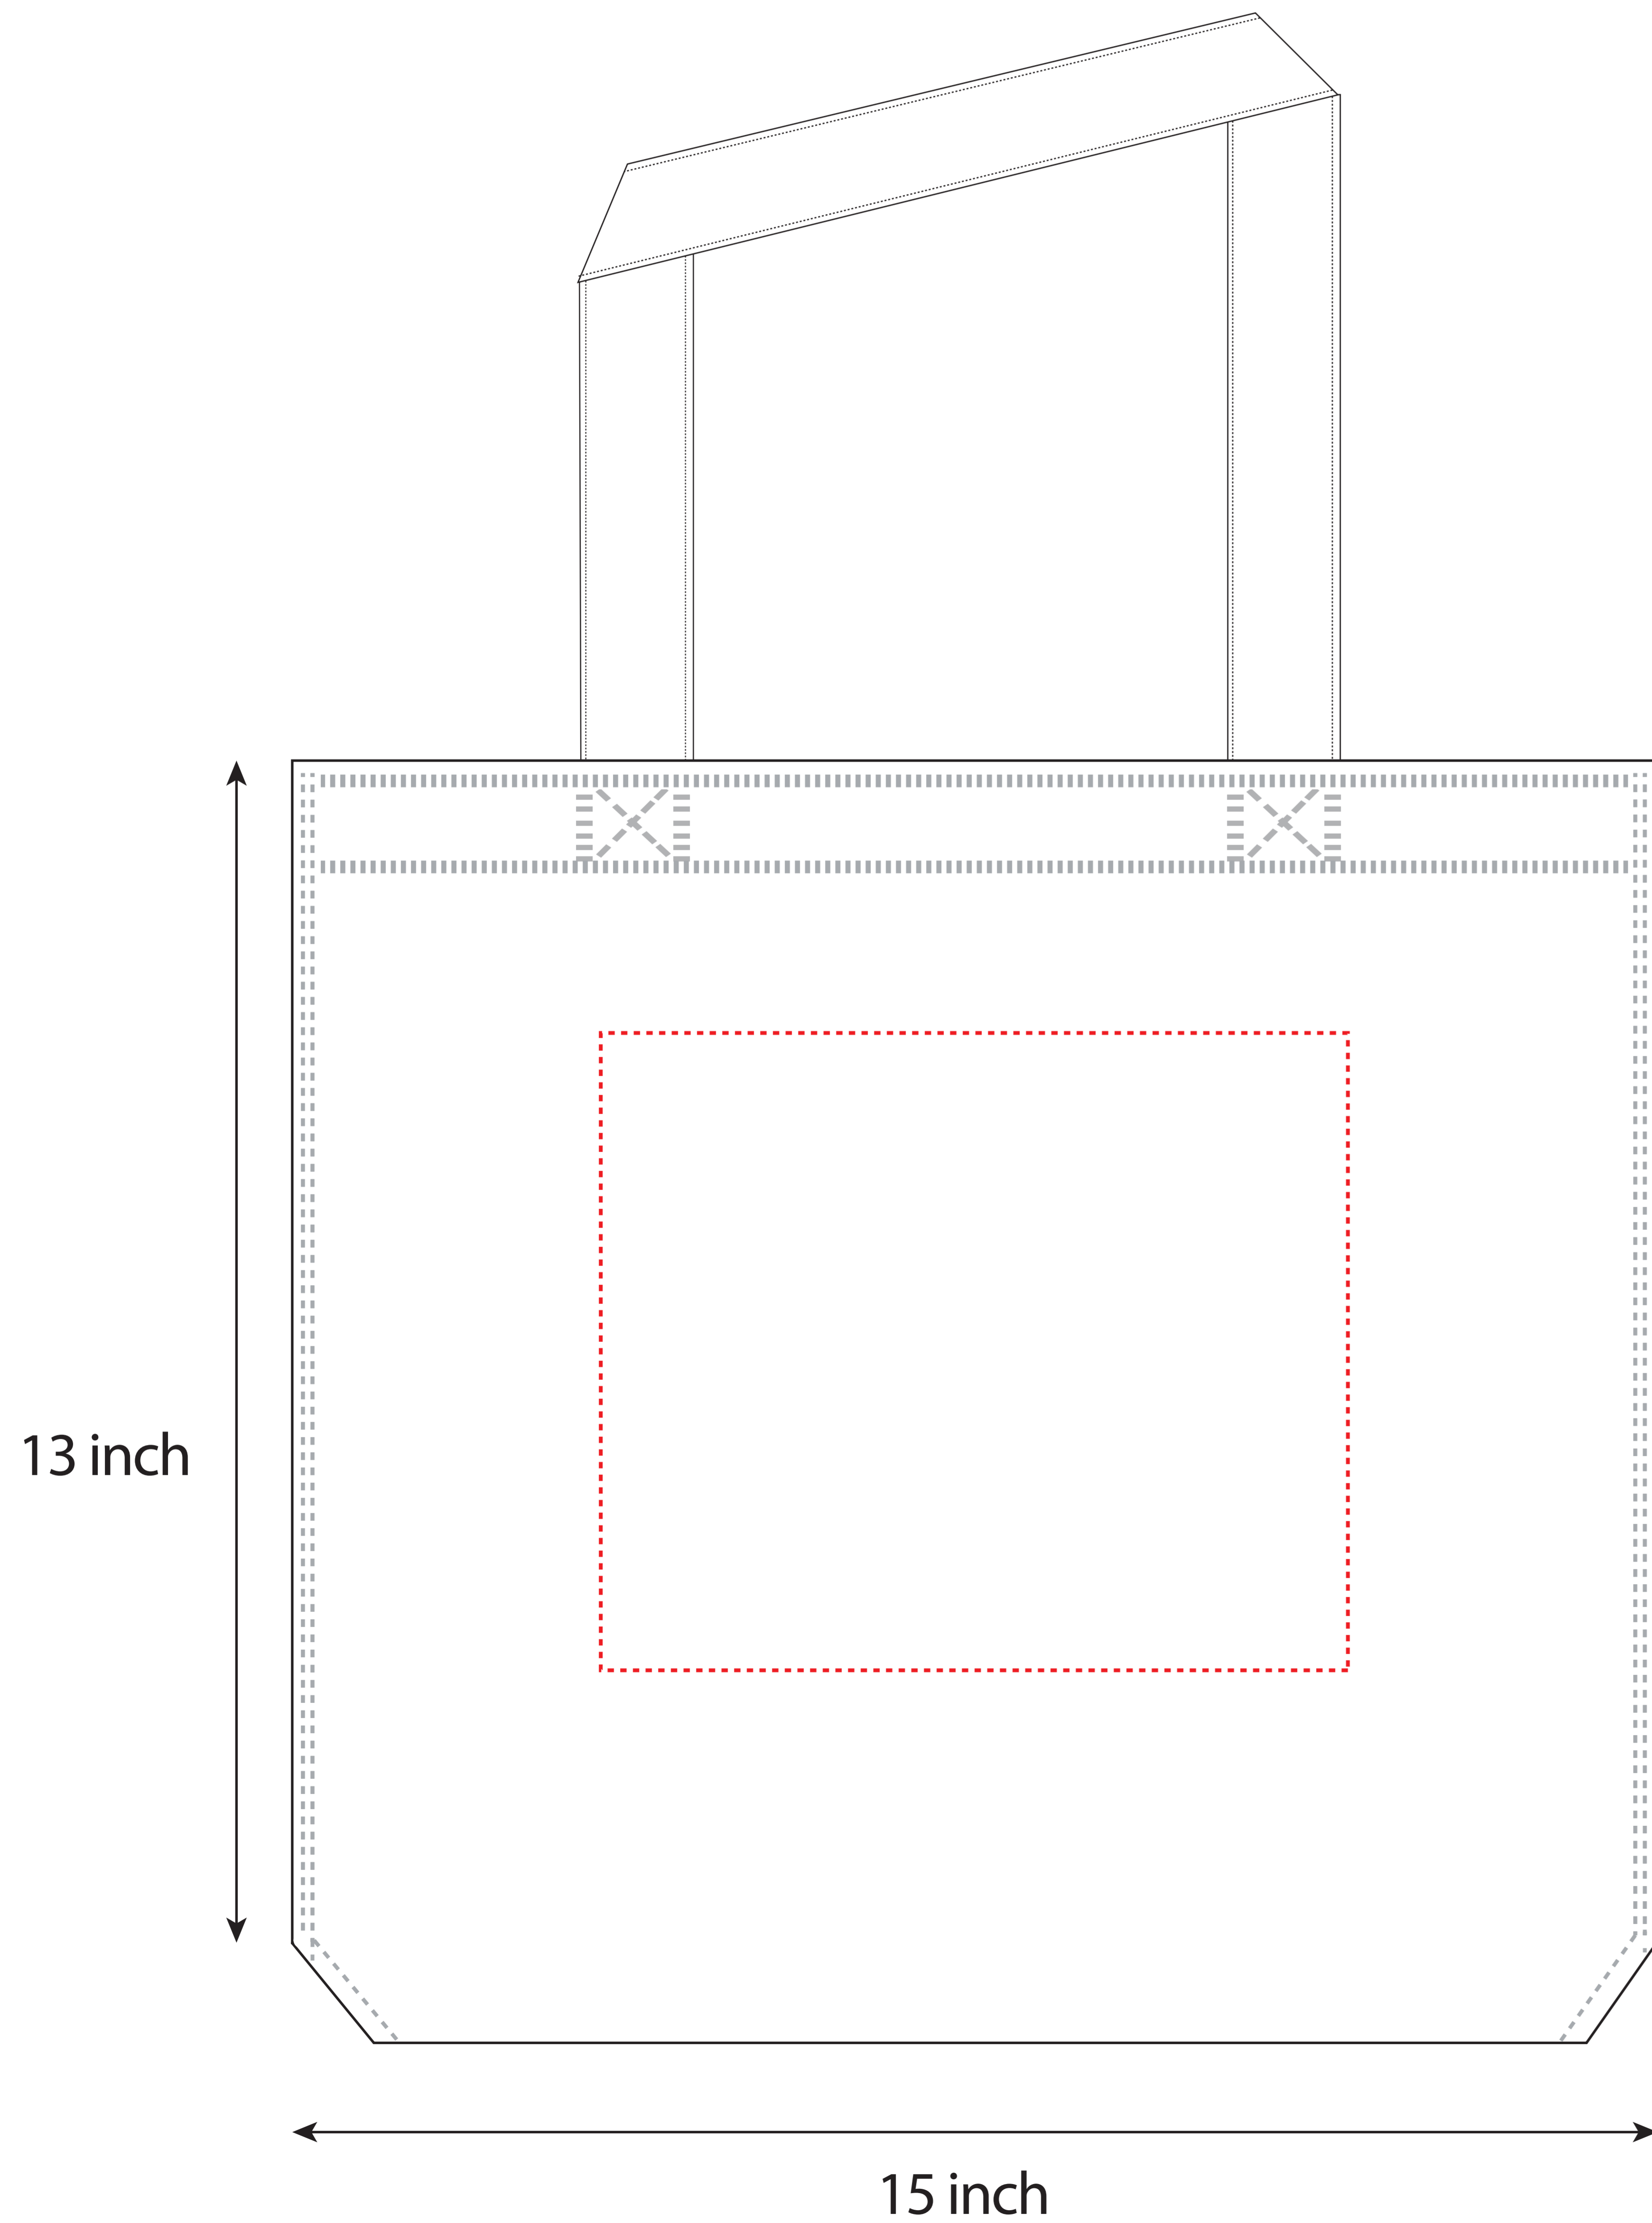

Product Information

Product Name: Non-Woven Shopping Tote Bag

SKU: 129082

Imprint Area: Front and Back: Max Imprint Size: 8.2"W x 7"H

Minimum Line Thickness: 0.2mm	Minimum Point Size: Aa Bb Cc Dd Ee Ff Gg 11 pts
Inverted: 0.6mm	Inverted: Aa Bb Cc Dd Ee Ff Gg 11 pts
Due to product material, small text and details are not recommended.	Full Color Heat Transfer 

Front side

Back side