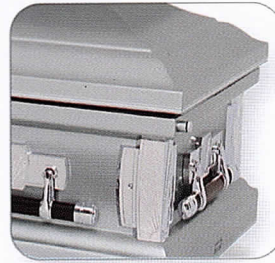

Argo Black  
Ivory crepe interior

271098 - half couch  
271100 - full couch

- Brushed finish
- Includes decorative kit option for lid

Argo Sand  
Rosetan crepe interior

271104 - half couch  
271105 - full couch

- Brushed finish
- Includes decorative kit option for lid

Argo Silver  
Ivory crepe interior

271093 - half couch  
271095 - full couch

- Brushed finish
- Includes decorative kit option for lid

**\$ 3750.00**