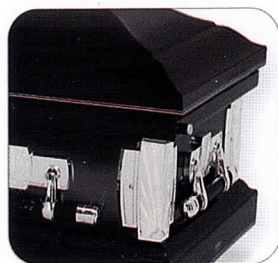

## Argo Collection

Argo Orchid  
Moss Pink crepe interior

271101 - half couch  
271103 - full couch

- Brushed finish
- Includes decorative kit option for lid

Argo Orchid shown with  
Mother decorative kit.  
Choose from 11 designs.  
See page 15 for your options.

Argo Black  
Ivory crepe interior

271098 - half couch  
271100 - full couch

- Brushed finish
- Includes decorative kit option for lid

Argo Sand  
Rosetan crepe interior

271104 - half couch  
271105 - full couch