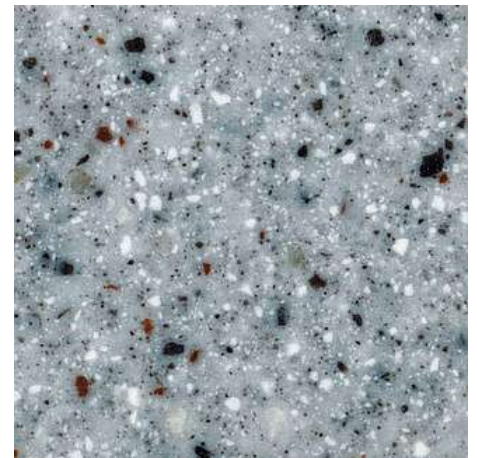

Solid Surface

3000mm x 760mm x 12mm

KC 2015
SPARK

KC 2107
HAZEY SNOW

KC 2117
ANCIENT STONE

KC 2132
GALAXY

KC 5515
MATTERHORN

KC 9207
GREY STONE

KC 9210
GREY GRANITE

KC 315
FESTIVAL MILK

KC 5160
SPRING

Solid Surface

3000mm x 760mm x 12mm

KC 311
SAKURA

KC 316
LIGHT JADE

KC 9205
CORAL SAND