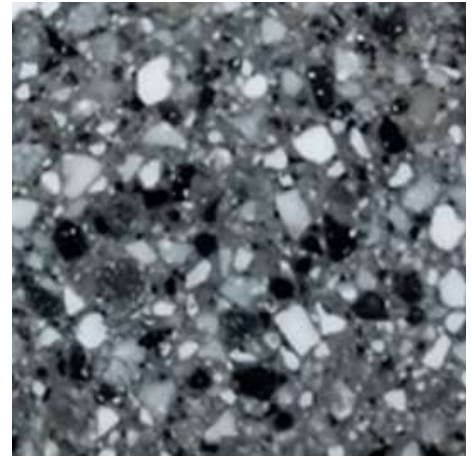

KCP 8802
PEBBLE GREY