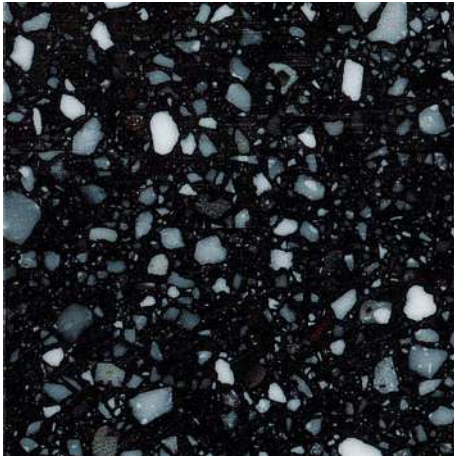

KC 9203
GOLD BROWN

KC 2100
ICY WHITE

KC 3036
SNOW FLAKE

KC 2107
HAZEY SNOW

KC 9201
ARTIC WHITE

Solid Surface

3000mm x 760mm x 12mm

KCP 8801
CLASSIC NERO