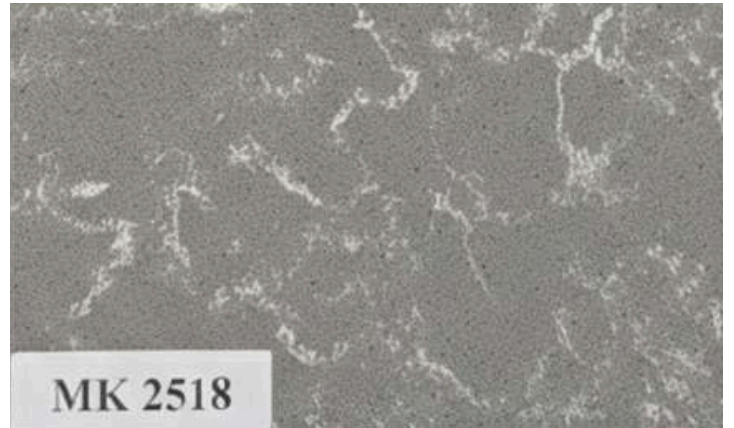

Marble Quartz Series