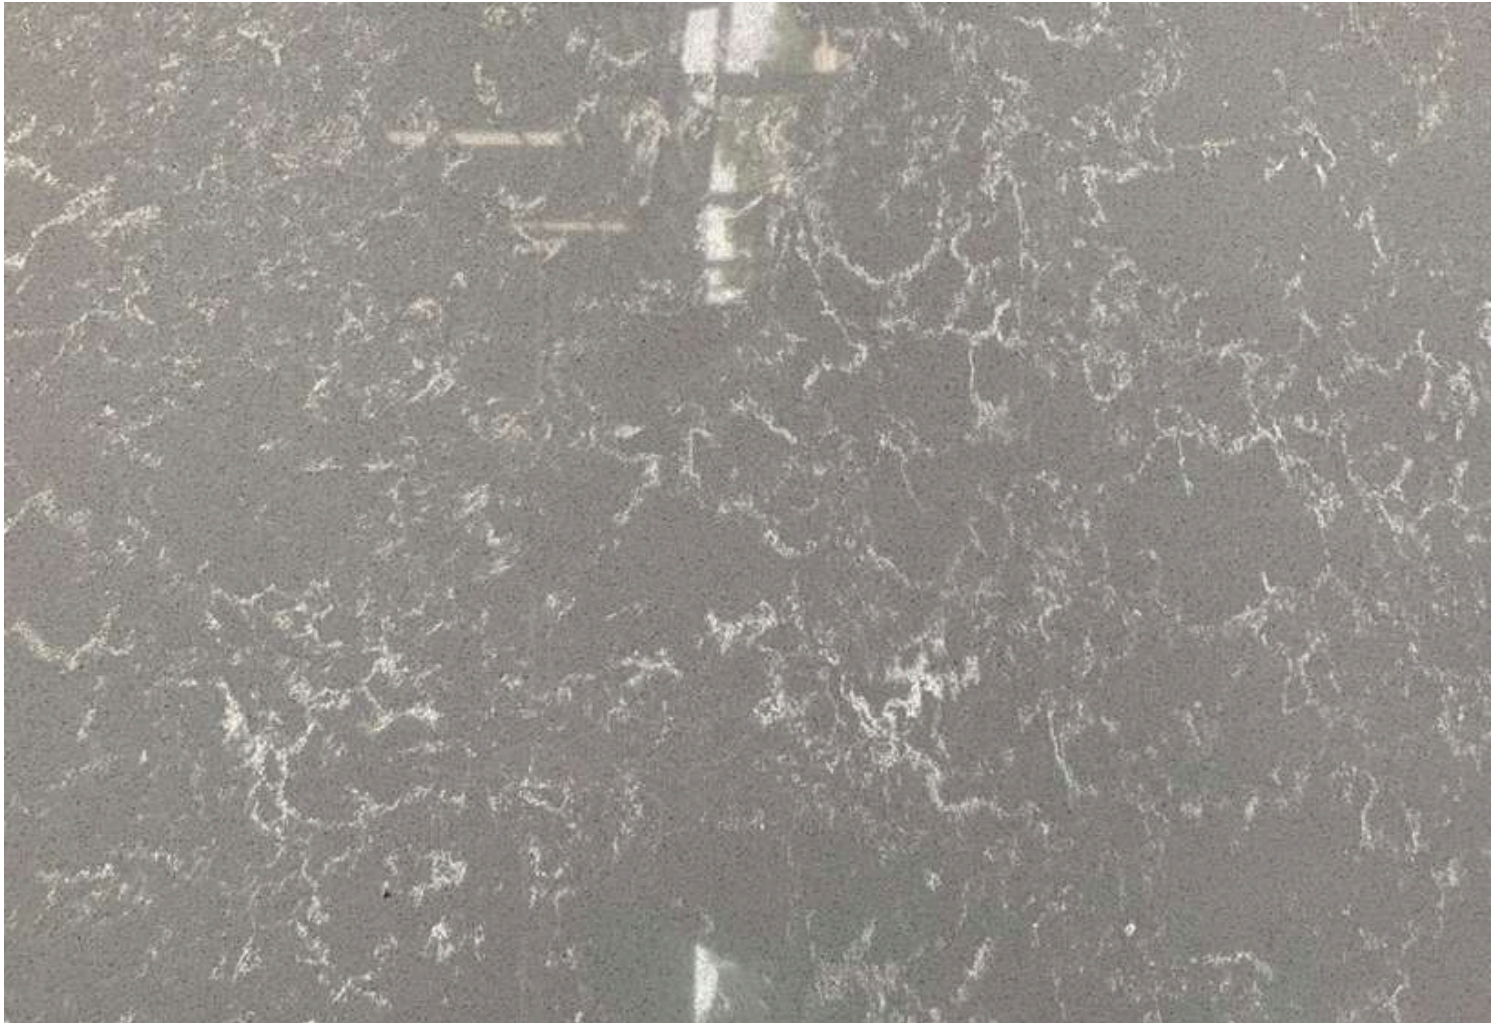

CODE : MK 2518

SIZE : 3200MM X 1600MM X 15MM