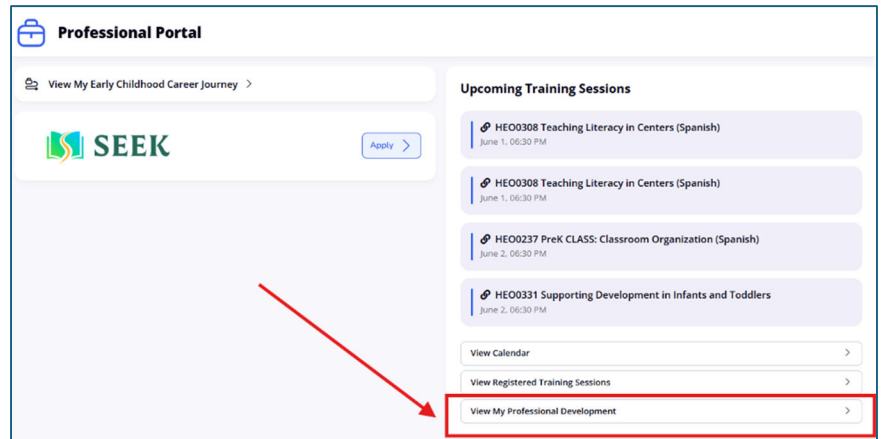

Step 3: Select "View My Professional Development"