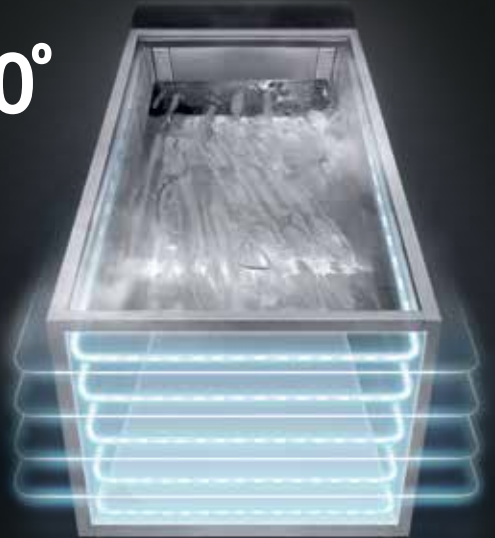

EFFICIENT COOLING FROM ALL SIDES