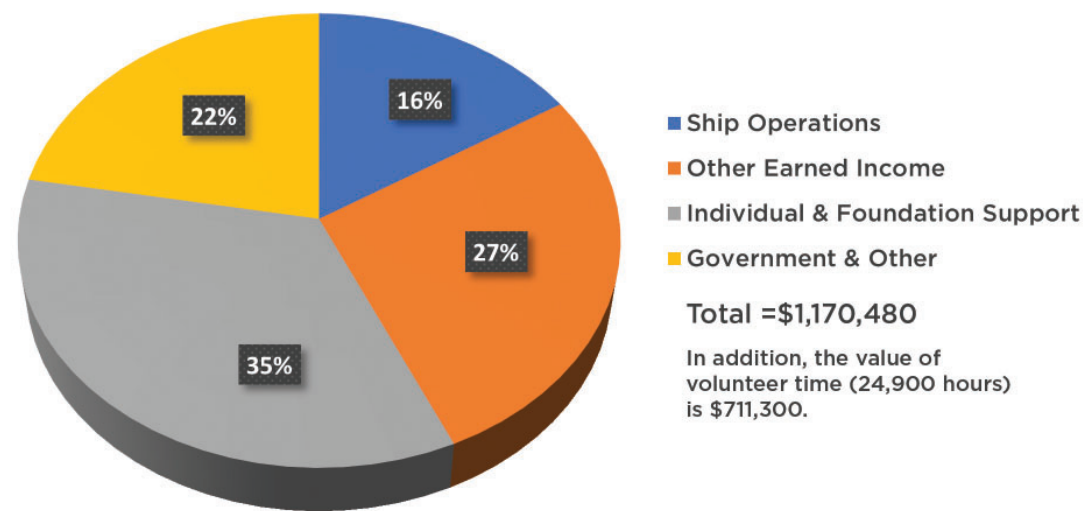

FINANCIAL REVIEW

During the 2021 Fiscal Year (November 1, 2020, to October 31, 2021), KNF operated with a $1.1 million annual budget and 23 employees (8 full-time; 15 part-time/seasonal). We were supported by 200 active volunteers who gave 24,900 service hours (valued at $711,300) to sail and maintain our ship as well as to deliver educational programming in 2021. Overall, FY21 can be viewed as a transition year during which pandemic protocols required reduced capacities across all activities for the year.

KNF is a significant contributor to Wilmington's Christina Riverfront, with a 6.8-acre riverfront campus and more than $15 million invested in the ship, Copeland Maritime Center, eight permanent exhibits, a new dock, and shipyard improvements.

FY 2021 Operating Revenue