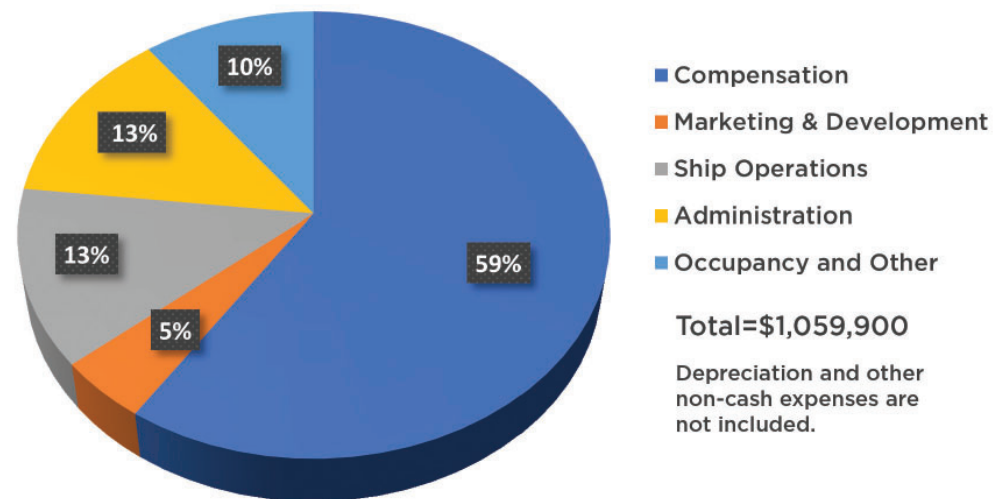

FY 2021 Operating Expenses