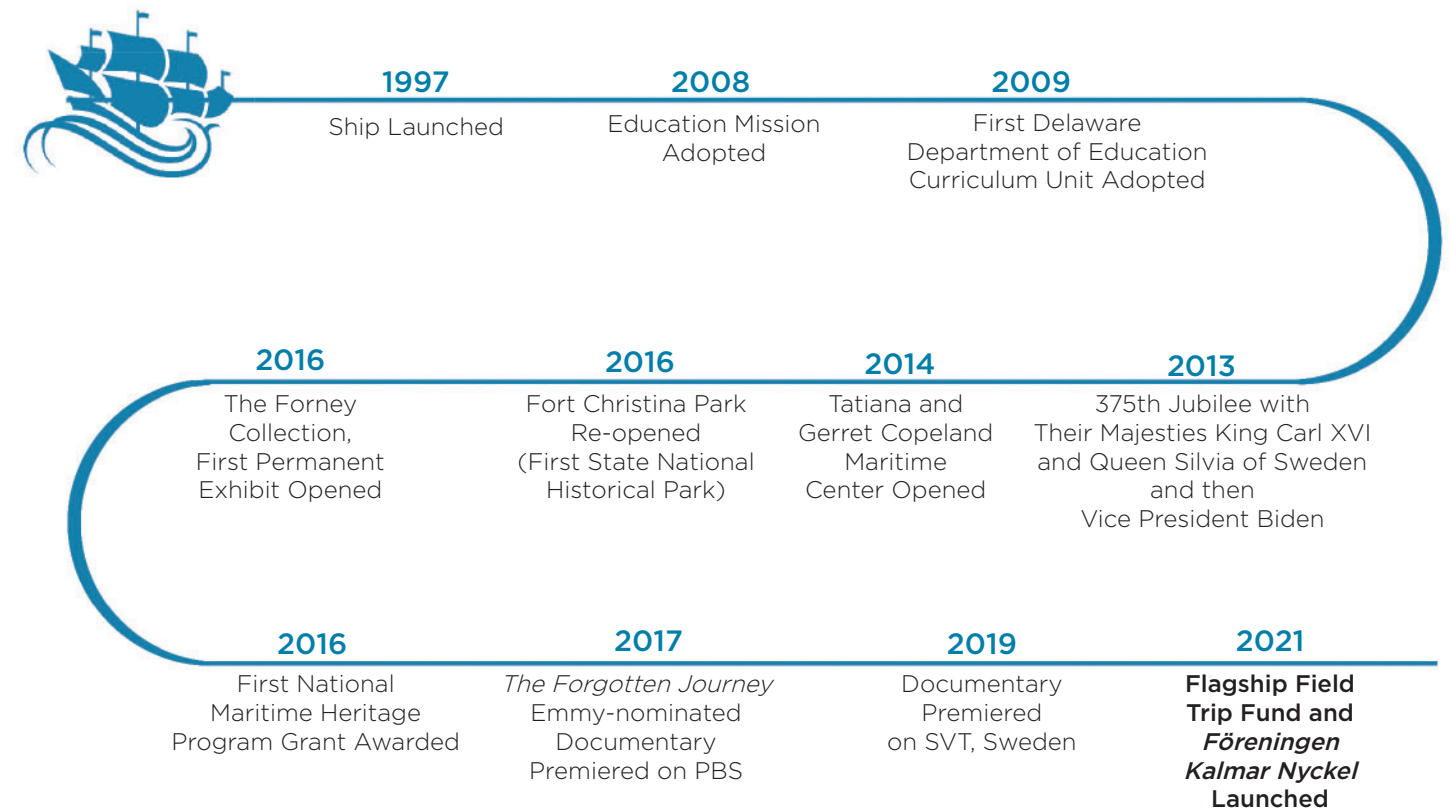

- The ship sailed and voyaged safely with our volunteer crew in Delaware, New York, Pennsylvania, and Maryland, reaching **7,000 passengers and tourists**.
- We taught **3,600 school children** and **1,400 adults** with new interactive Virtual Field Trips and in-person programs. The Flagship Field Trip Fund was established to provide education programs for all Delaware students at no cost in the 2021-2022 academic year.
- We reached **4,100 visitors** through community events and outreach programs including our *Captain Kidd's Pirate Adventure Days* for underserved youth.
- Our reimagined *Virtual* LEGO Shipbuilding Contest drew **181 entries** and **850 viewers**.
- A new permanent exhibit, *DESTINATION DELAWARE*, which interprets Fort Christina, Finnish log cabins, and the New Sweden Frontier opened in October.
- The King Neptune Gala attracted **230 guests** and netted a record of **\$132,000**.
- *Föreningen Kalmar Nyckel* ("Friends of Kalmar Nyckel") was launched in Sweden to preserve and support our shared cultural and maritime heritage.

# 2021 SNAPSHOT KNF's transition from COVID

 **16,060 People reached in 2021**

 **6,900 Passengers and guests on ship sails and tours**

 **3,620 Students and 1,400 Adults with field trips and classroom programs (in-person and virtual)**

 **4,140 Visitors to KNF and Community programs**

**12,000 Students in the 4th and 5th grade have been reached with KNF curriculum units through our Delaware Department of Education partnership.**

4th Grade History

# MAJOR MILESTONES

Captain Lauren Morgens. ©Ms. David Photography