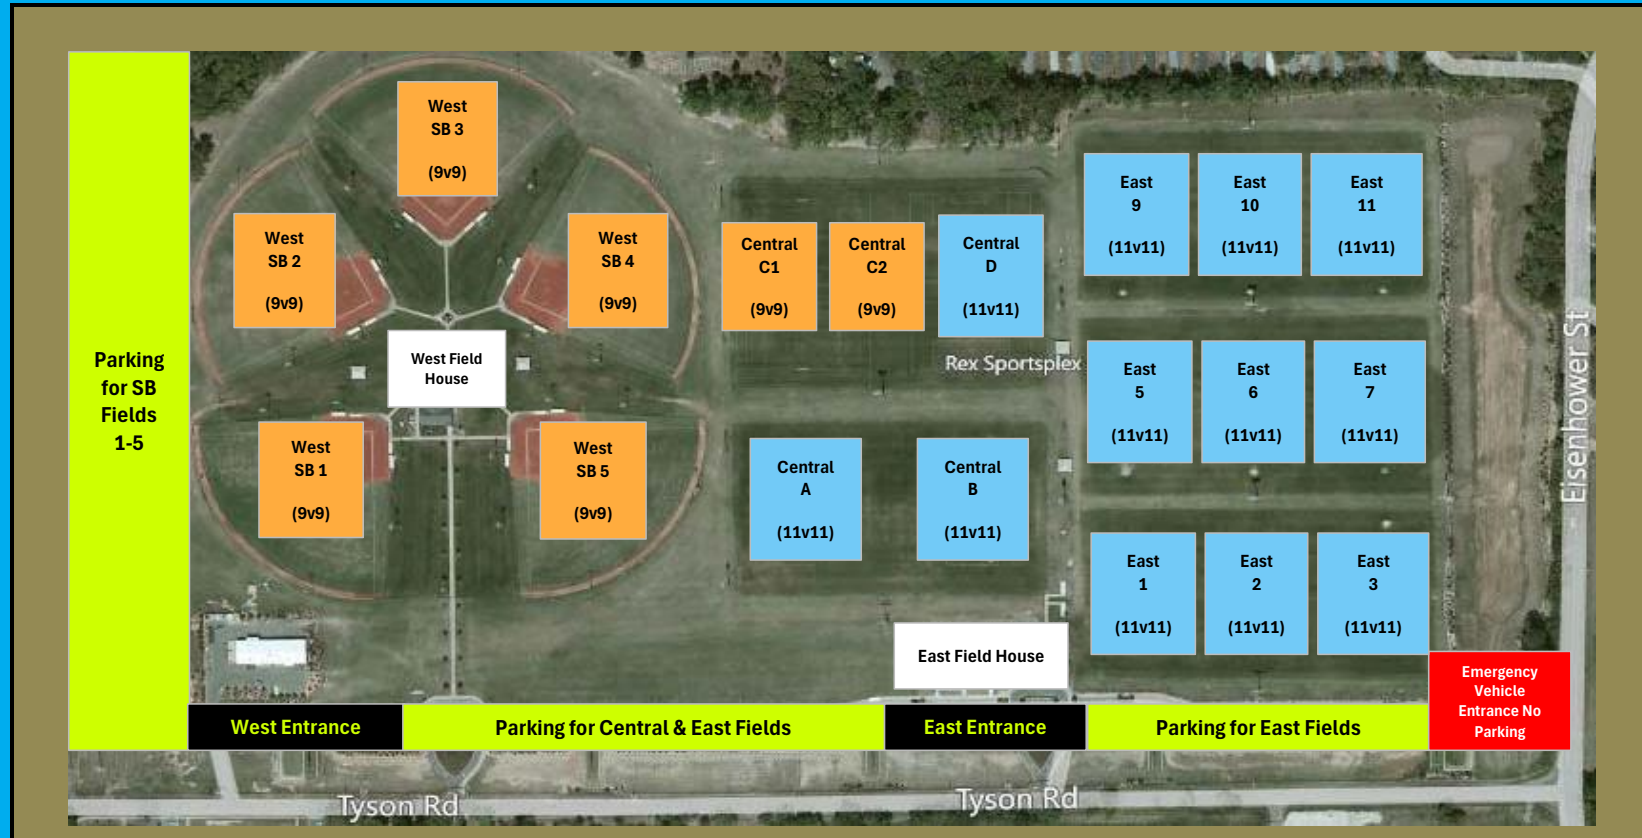

FLORIDA STATE INVITATIONAL

hosted by

SPORTING CLUB TALLAHASSEE

FLORIDA STATE UNIVERSITY

REC SPORTSPLEX FIELD LAYOUT

3950 Tyson Rd, Tallahassee, FL 32310