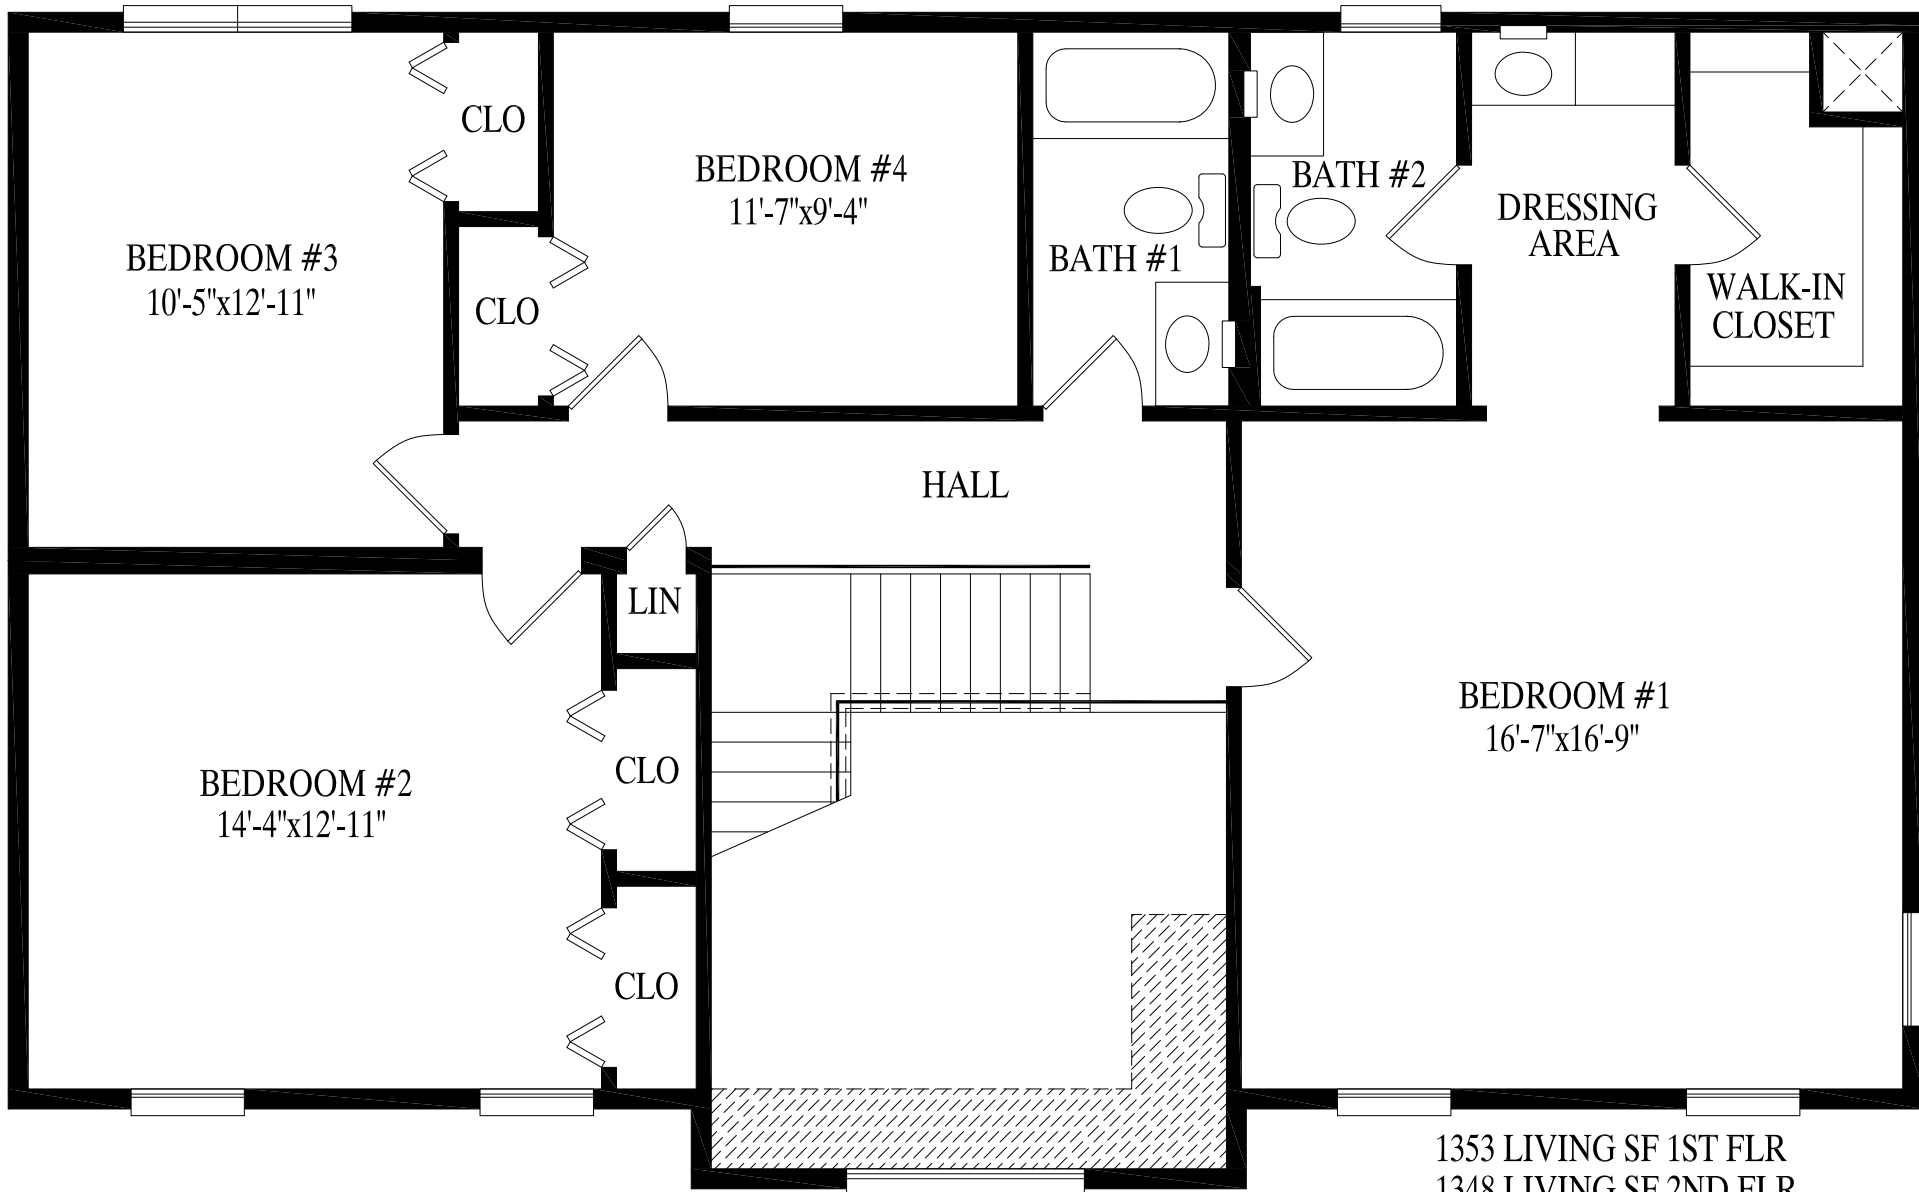

1353 LIVING SF 1ST FLR
 1348 LIVING SF 2ND FLR
 2701 LIVING SF 1ST AND 2ND FLR

BEDROOM #3
10'-5"x12'-11"

CLO

BEDROOM #4
11'-7"x9'-4"

CLO

BATH #1

BATH #2

DRESSING
AREA

WALK-IN
CLOSET

HALL

LIN

BEDROOM #2
14'-4"x12'-11"

CLO

CLO

BEDROOM #1
16'-7"x16'-9"

1353 LIVING SF 1ST FLR
1348 LIVING SF 2ND FLR
2701 LIVING SF 1ST AND 2ND FLR