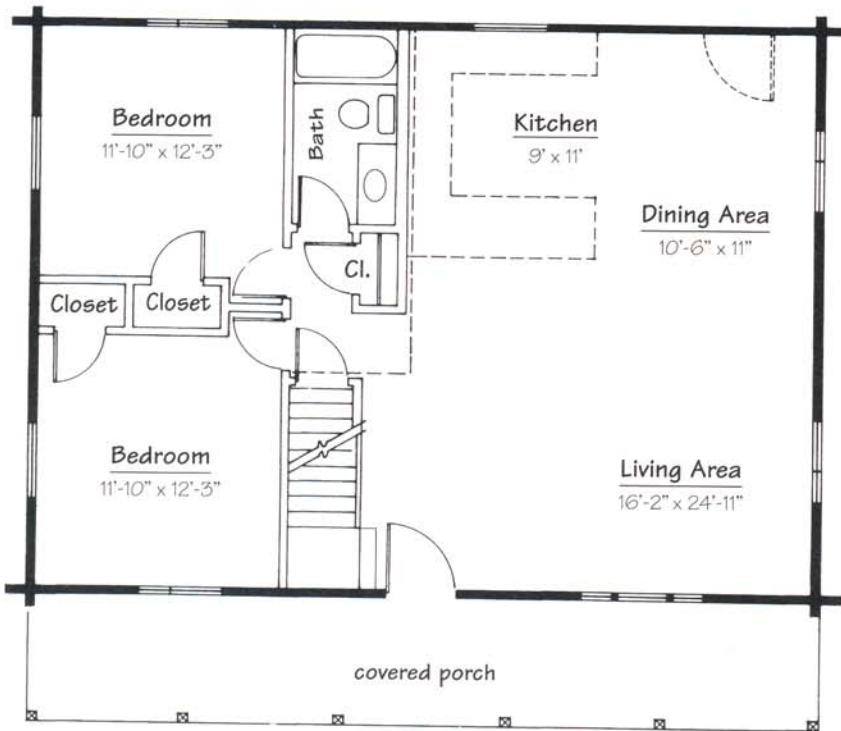

Cape Chalet

Living Area

- ▶ 38' x 24'
912 sq. ft. 1st.
376 sq. ft. loft
- ▶ 38' x 28'
1,064 sq. ft. 1st.
460 sq. ft. loft

Features

- ▶ 3 Bedrooms
- ▶ 1 Bath
- ▶ Covered Porch

Alta's Cape Chalet series provides an attractive blend of two favorite traditional styles. A full-length covered porch with decorative posts adds to this home's attractiveness. A variety of sizes are available with the ability to customize to your liking.