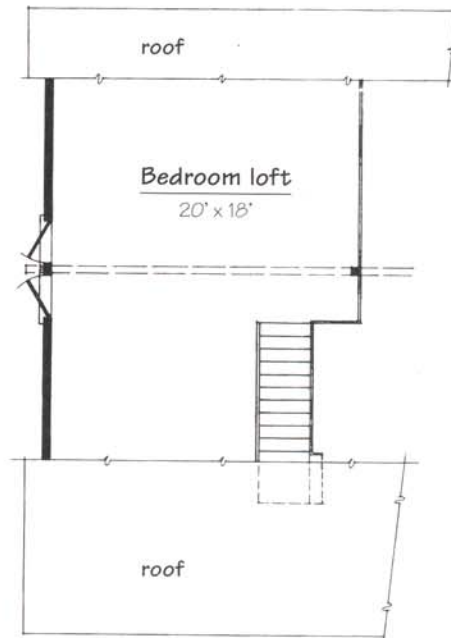

Cape Chalet

Living Area

- ▶ 38' x 24'
912 sq. ft. 1st.
376 sq. ft. loft
- ▶ 38' x 28'
1,064 sq. ft. 1st.
460 sq. ft. loft

Features

- ▶ 3 Bedrooms
- ▶ 1 Bath
- ▶ Covered Porch

Alta's Cape Chalet series provides an attractive blend of two favorite traditional styles. A full-length covered porch with decorative posts adds to this home's attractiveness. A variety of sizes are available with the ability to customize to your liking.