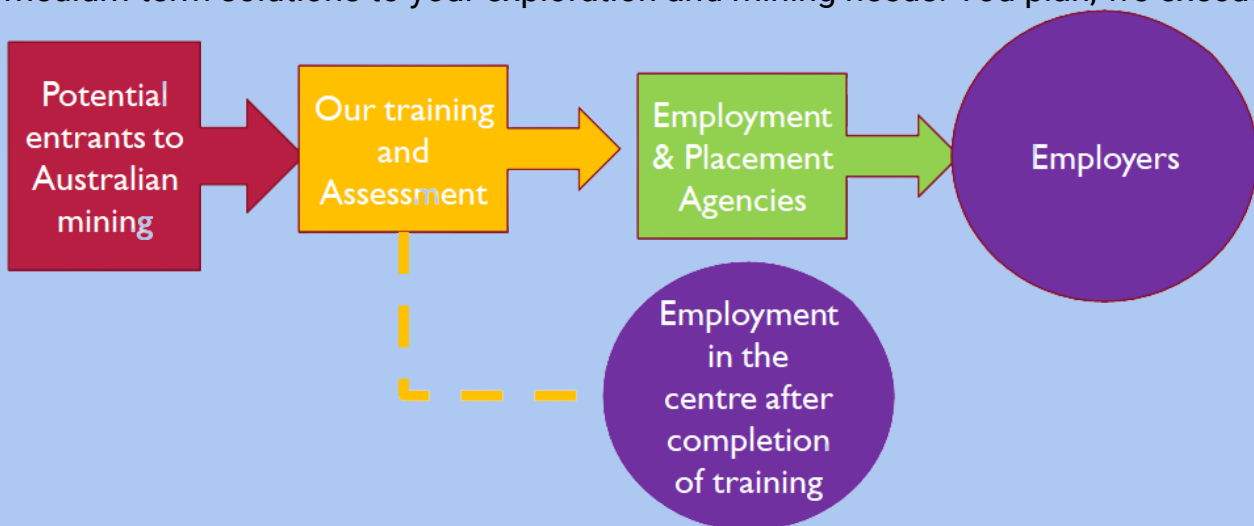

About Us

Target Mining Resources is a Kalgoorlie-based company specialising in core processing and hands-on training for core logging geologists, geological assistants and general minesite labour. Our training programs are supported by a team of qualified trainers and some are auspice by Central Regional TAFE.

We also provide geological support to exploration and mining clients. We log, photograph, cut, sample, and dispatch samples to the laboratories chosen by clients.

Our on-demand geologists, field assistants and mills labourer's provide short and medium-term solutions to your exploration and mining needs. You plan, we execute.

Core Competencies

- Experienced and competent trainers
- Experienced geologists
- Experienced field assistants and underground samplers to ensure clients receive the best results for their investment.
- General mine site labour in the mills, and rock prep for laboratories
- All team members are trained and competent in QAQC.
- Trained in ASX standards and code of conduct.
- Being local enables us to respond to our client's needs quickly and effectively.