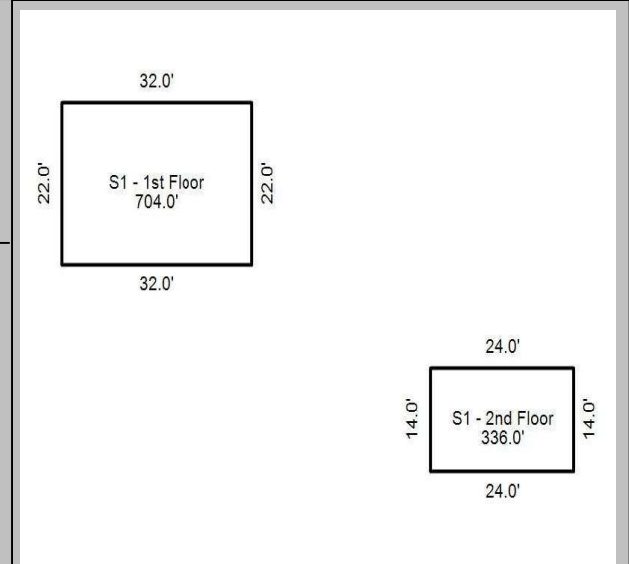

Parcel Value Information

Land Value 37,300 Homestead 122,900
 Dwelling Value 75,600 Housesite 114,900
 Site Imprvmt 10,000
 Outbuildings 0
 Misc. Adj. 0
 Total 122,900

Sketch Updated: 05/03/12

Parcel Information

Tax Map # NBHD 1
 Span 705-224-10177 Acres 8.61
 Status A - Active Last Update 05/03/12

Sales Information

Book 152 Sale Date 12/27/07
 Page 124 Sale Price 131,881

BUILDING	Total Rooms	4	Year Built	0	Building SF	1040	Energy Adj	Average	Roughins	2
	Bedrooms	1	Effect Age	40	Quality	2.75	Bsmt Wall	Conc 8"	Plumb Fixt	5
	Full Baths	1	Condition	Good	Style	1.5 Fin	Bsmt SF	324.00	Fireplaces	0
	Half Baths	0	Phys Depr	15	Design	1.5 Sty	Bsmt Fin	UnFinsh	Porch	0
	Kitchens	1	Funct Depr	5	Bldg Type	Single	Bsmt Fin SF	0	Gar/Shed	0
			Econ Depr	0					% Complete:	0