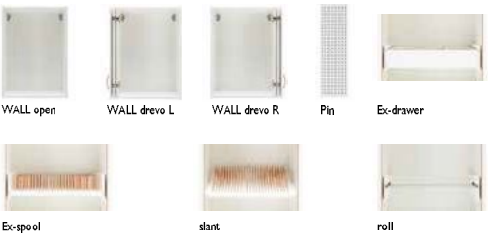

The ingenious plug system allows any subsequent modification of the 6 INLAYS. This well-designed and top-quality furniture series can be easily assembled. Lifelong joy and the hobby order are thereby guaranteed.

WALL

Combination France

Combination France

Combination America

Combination America

Combination America

Combination England

Combination England