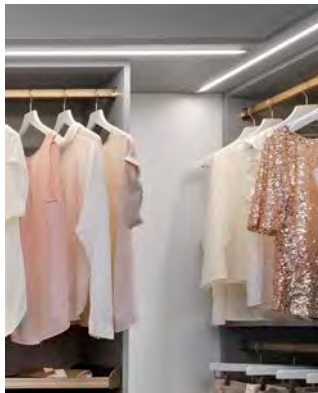

LED Lighting Options

A well-designed lighting solution that enhances both the look and functionality of your closet. With options like strip lighting, puck lights, and illuminated shelves, it provides clear visibility while highlighting key design elements. By integrating seamlessly into your space, it creates a more organized, efficient, and visually refined environment