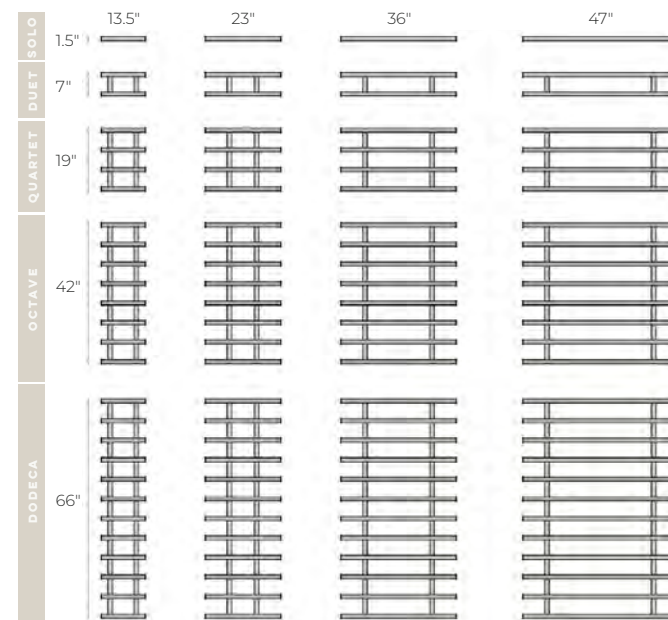

4 HOOK OPTIONS

MULTIPLE SIZE OPTIONS

Accessories Collection

The magic is in the details.

Thoughtfully chosen accessories do more than complete your closet, they elevate how it looks, feels, and functions in your every day life.