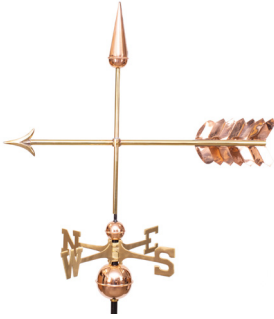

# COTTAGE WEATHERVANES

Parts Included  
 15" weathervane  
 Mounting Rod 3/8"  
 Diameter  
 11" NSEW Directionals  
 1" + 2" Copper Spheres

Also Included  
**(Pick One)**  
 Garden Pole  
 Adjustable Roofmount  
 3/4" Rod Upgrade (for  
 Cupola Use)

### Royal Arrow

32"W x 27"H  
WOM-138P

### Fox

30"W x 15"H  
WOM-258P

Rabbit  
20"W x 18"H  
WOM-153P

Dexter Horse  
24"W x 18"H  
WOM-177P

Brass Headed Horse  
35"W x 22"H  
WOM-179P

Show Horse  
28"W x 25"H  
WOM-106P

Heron  
27"W x 21"H x 27"WS  
WOM-187P

24" Arrow  
24"W x 15"H  
WOM-261P

30" Arrow

30"W x 15"H  
WOM-262P

36" Arrow

36"W x 26"H  
WOM-263P

Standing Deer

22"W x 24"H  
WOM-173P

Fireman