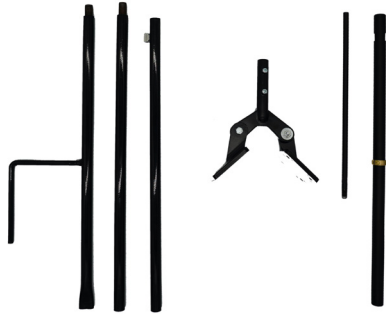

# COTTAGE WEATHERVANES

Parts Included  
 15" weathervane  
 Mounting Rod 3/8"  
 Diameter  
 11" NSEW Directionals  
 1" + 2" Copper Spheres

Also Included  
**(Pick One)**  
 Garden Pole  
 Adjustable Roofmount  
 3/4" Rod Upgrade (for  
 Cupola Use)