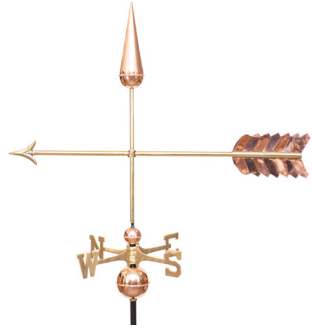

# COTTAGE WEATHERVANES

Parts Included  
 15" weathervane  
 Mounting Rod 3/8"  
 Diameter  
 11" NSEW Directionals  
 1" + 2" Copper Spheres

Also Included  
**(Pick One)**  
 Garden Pole  
 Adjustable Roofmount  
 3/4" Rod Upgrade (for  
 Cupola Use)

24" Arrow  
24"W x 15"H  
WOM-261P

30" Arrow

30"W x 15"H  
WOM-262P

36" Arrow

36"W x 26"H  
WOM-263P

Standing Deer

22"W x 24"H  
WOM-173P

Fireman

26"W x 23"H  
WOM-260P

Leaping Buck

22"W x 21"H WOM-132P

American Flag

32"W x 20"H WOM-387P

**Bass and Lure**

**29"W x 14"H**  
WOM-101P

**Racing Sloop**