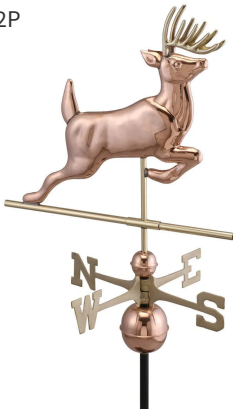

### Fox

30"W x 15"H  
WOM-258P

Rabbit  
20"W x 18"H  
WOM-153P

Dexter Horse  
24"W x 18"H  
WOM-177P

Brass Headed Horse  
35"W x 22"H  
WOM-179P

Show Horse  
28"W x 25"H  
WOM-106P

Heron  
27"W x 21"H x 27"WS  
WOM-187P

24" Arrow  
24"W x 15"H  
WOM-261P

30" Arrow

30"W x 15"H  
WOM-262P

36" Arrow

36"W x 26"H  
WOM-263P

Standing Deer

22"W x 24"H  
WOM-173P

Fireman

26"W x 23"H  
WOM-260P

Leaping Buck

22"W x 21"H WOM-132P

American Flag

32"W x 20"H WOM-387P

**Bass and Lure**

**29"W x 14"H**  
WOM-101P

**Racing Sloop**

# LARGE SIZE WEATHERVANES

---

Parts Included

Two piece Weathervane Mounting Rod

22" NSEW Directionals

4" + 6" Copper Spheres

**Classic Eagle**  
42"W x 26"H x 33"WS  
WOM-113P

**Diving Eagle**  
42"W x 26"H x 33"WS  
WOM-114P