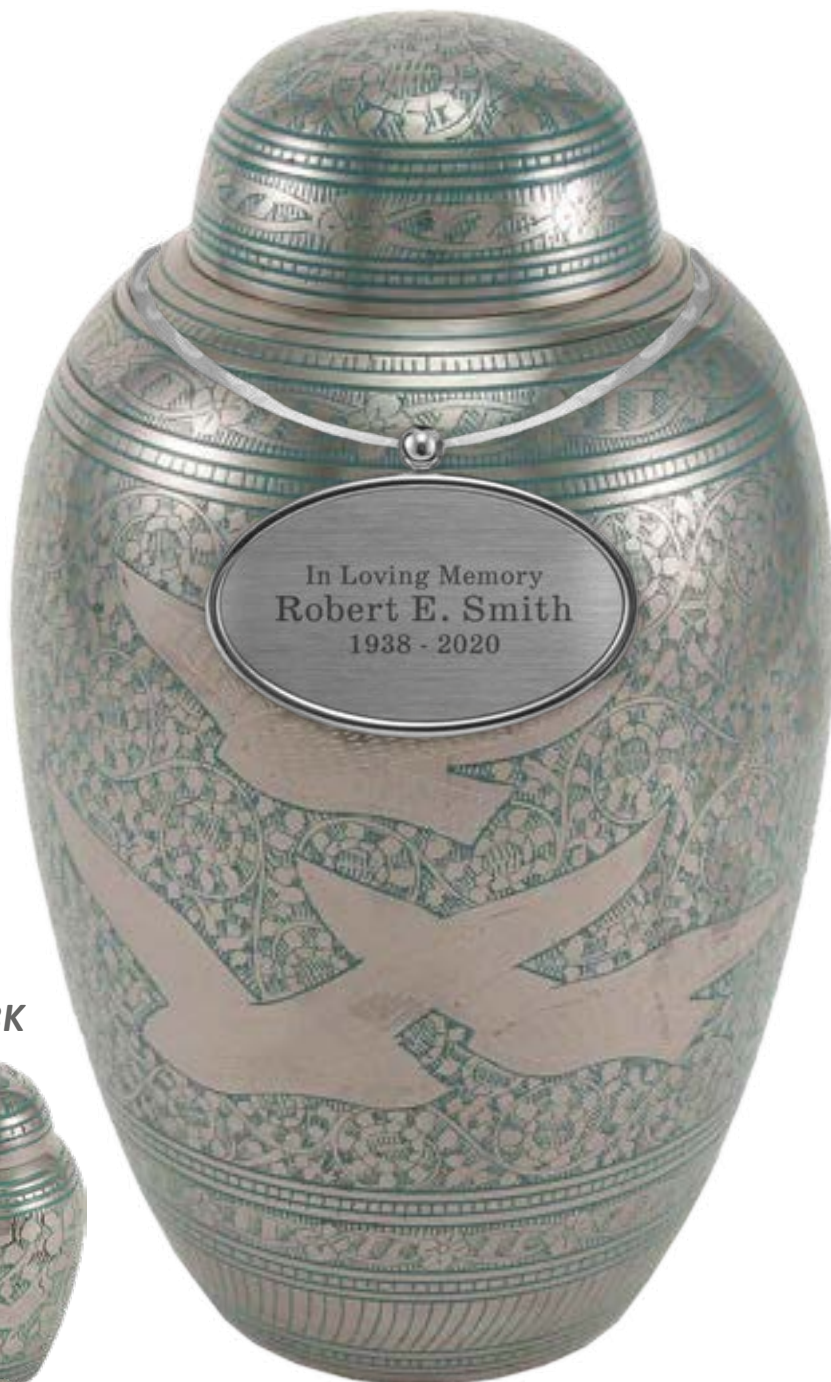

2688L - Going Home Urn

10.6" x 6.3" x 6.3" 200ci

2688K - Going Home Keepsake

2.4" x 1.7" x 1.7" up to 5ci

2688H - Going Home Heart Keepsake

2.7" x 2.9" x 1.6" up to 3ci

Z5271 - Pewter Heart Keepsake Stand

2751 - Pewter Rose Keepsake

13.9" x 2.9" nominal ci

2688L