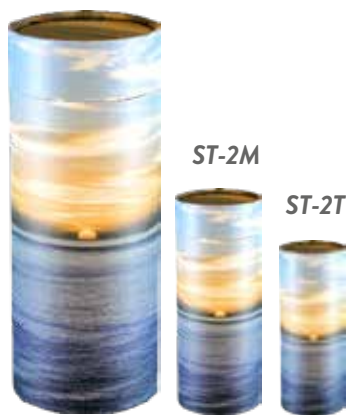

MS-119 Misty Autumn Scattering
Fiberboard
4.0" x 10.1" x 8.3" 225ci

ST-1 Dove

Qty. of 6 only

ST-2 Sunset

Qty. of 6 only

ST-3 Pond

Qty. of 6 only

ST-4 Mountain