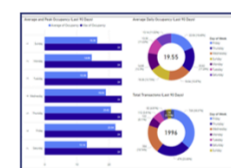

Conference & Expo
2025 | LOUISVILLE