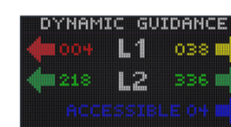

Events

Blake, Franklin, and Jackie are looking forward to seeing you at IPMI, June 8-11. This year's conference is in Louisville, KY, known for Fried Chicken, Louisville Slugger baseball bats, and Bourbon. (Disclaimer: Mistall does not condone experiencing all three together.)

Visit us at #208