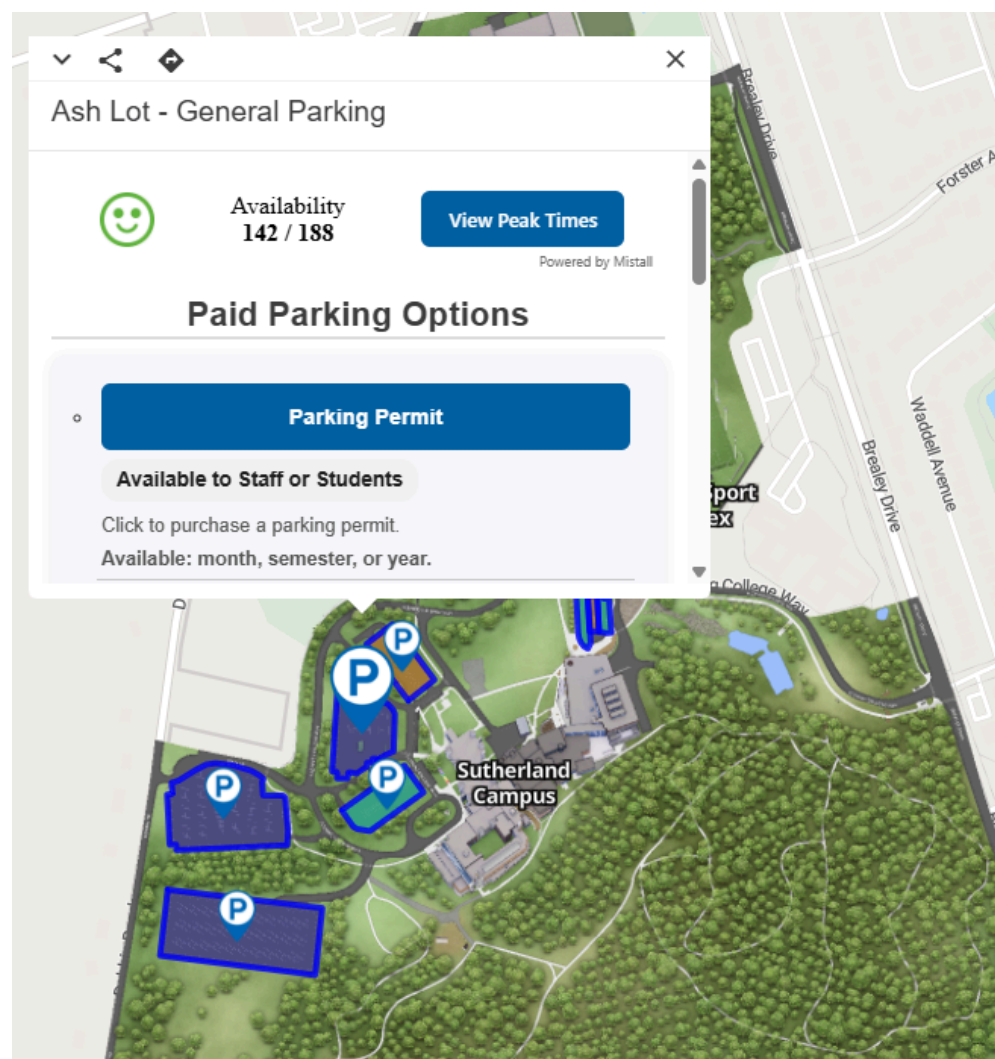

### Mistall Occupancy in Concept3D Map

[Fleming College](#) has been recognized by [Concept3D](#) for enhancing its campus map with Mistall Occupancy data, providing real-time insights into parking availability. This innovative integration simplifies navigation and improves daily campus experiences by making occupancy more accessible.

The award highlights Fleming College's commitment to leveraging technology for operational efficiency and user convenience. By combining interactive mapping with dynamic parking data, the campus sets a new standard in accessibility and smart infrastructure, demonstrating how data-driven solutions can enhance campus life.