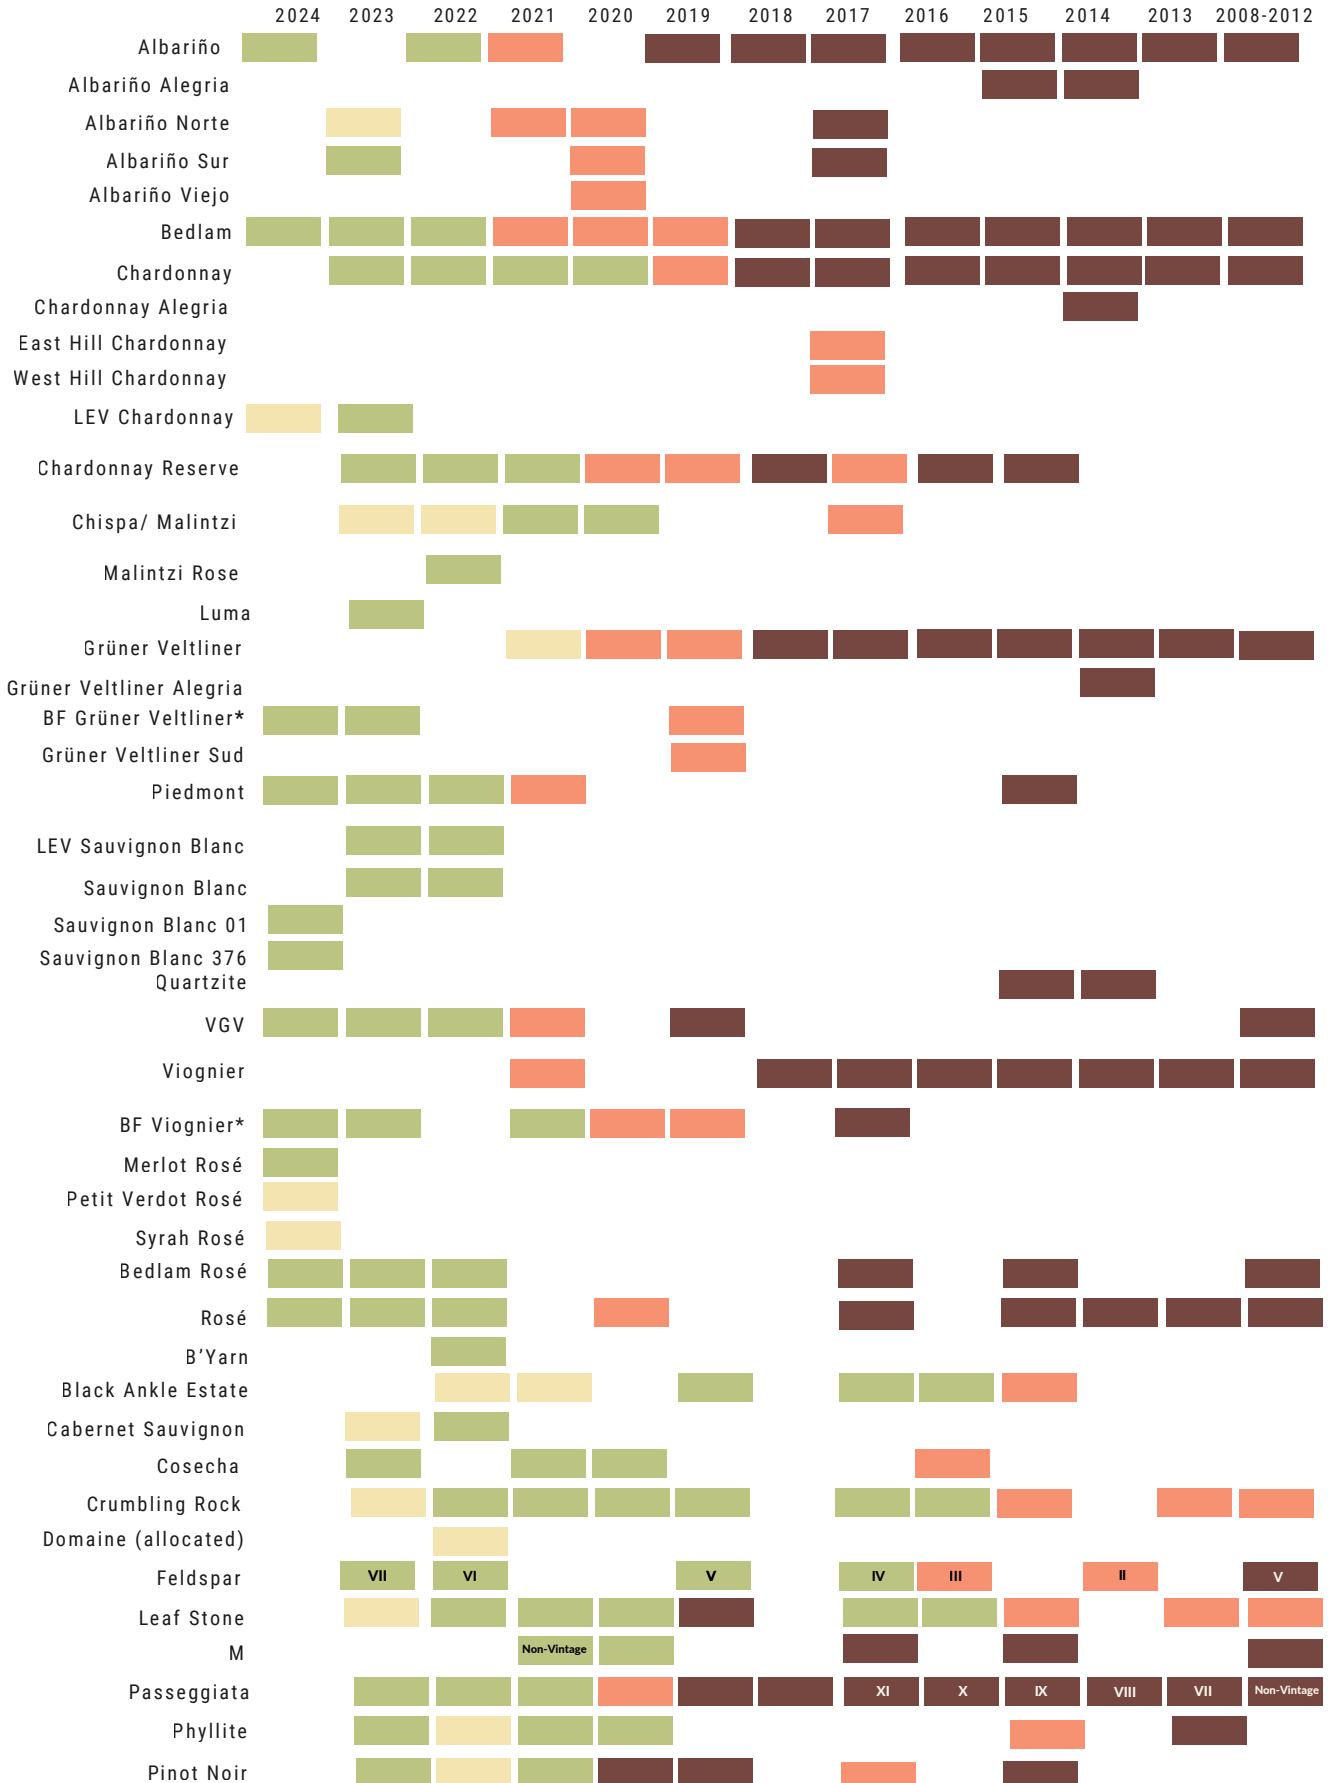

Black Ankle Wine Drinkability Chart

This vintage chart was created to help you decide when to open that bottle you've been cellaring. We'd love to hear your feedback when you do! Share your thoughts with us. - info@blackankle.com

* BARREL-FERMENTED

Non-Vintage

Black Ankle Wine Drinkability Chart

This vintage chart was created to help you decide when to open that bottle you've been cellaring. We'd love to hear your feedback when you do! Share your thoughts with us. - info@blackankle.com

- NOT YET RELEASED
- READY TO DRINK, BUT COULD BE AGED
- PEAK MATURITY
- MATURE, DRINK TONIGHT!

* BARREL-FERMENTED