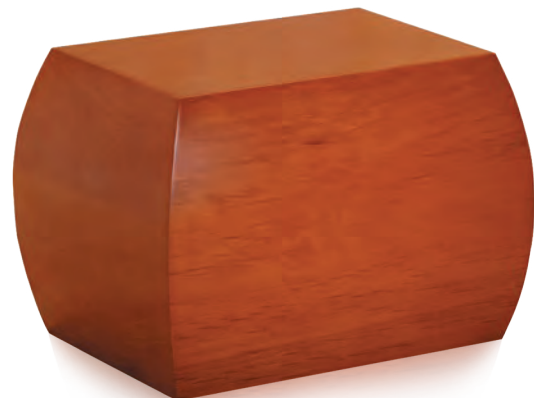

HONEY BROWN

Maple

255815 Full Size 9.25"w x 6.88"d x 6.5"h 220 cu. in.

MSRP

$250

Simple design and maple construction available in a warm honey stain with satin finish.