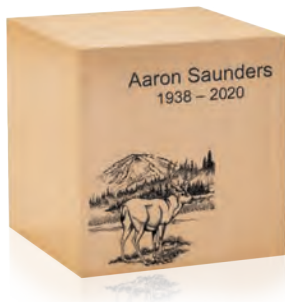

DELPHIA WINGS KEEPSAKE

Brass

MSRP

235717 4.38" dia. x 5.69"H 50 cu. in. \$250

CRIMSON DELPHIA KEEPSAKE

Brass

MSRP

235710 4.38" dia. x 5.69"H 50 cu. in. \$250

BLUE DELPHIA KEEPSAKE

Brass

MSRP

235706 4.38" dia. x 5.69"H 50 cu. in. \$250

PAINTED BRONZE CUBE KEEPSAKE

Bronze				MSRP
148362	Pink	Keepsake	3.75"w x 3.75"d x 3.814"h	45 cu. in. \$395
148360	Blue	Keepsake	3.75"w x 3.75"d x 3.814"h	45 cu. in. \$395

BRUSHED BRONZE CUBE KEEPSAKE

Bronze				MSRP
148361	Keepsake		3.75"w x 3.75"d x 3.814"h	45 cu. in. \$395

CLOISSONNÉ KEEPSAKE

Time-honored Cloisonné products are handcrafted by applying colored enamel to copper containers. They are available in multiple shapes and designs. These keepsake sizes may hold an infant or child's cremated remains.