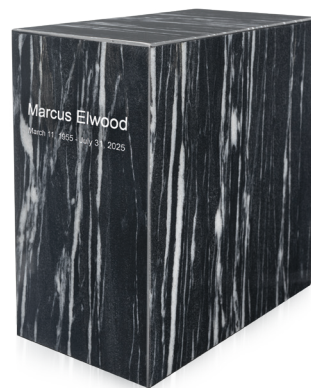

NERO MARQUINA NICHE
Natural Marble
285017 Full Size 5"W x 9.25"L x 9.25"H 270 cu. in.