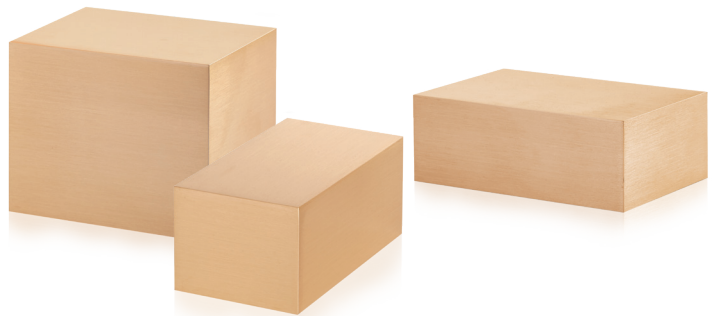

SHEET BRONZE CUBE

64 Oz. Sheet Bronze Urn

148352 Full Size 5.94" w x 5.94" d x 7" h 225 cu. in.

With two different sizes, the Bronze Cube features a classic design perfect for personalization.

— Sheet Bronze Niche Urns —

Designed to fit a broad range of niche sizes, these products feature a brushed, bronze finish ideal for personalization.

SHEET BRONZE NICHE URN

Sheet Bronze Urn

148367 Full Size 7" w x 5.5" d x 5.63" h 194 cu. in.

148369 Full Size 5" w x 9" d x 4.06" h 164 cu. in.

148368 Full Size 9" w x 6" d x 3.06" h 146 cu. in.

CLOISONNÉ COLLECTION

Time-honored cloisonné products are handcrafted by applying colored enamel to copper containers. Thin metal bands are meticulously applied to outline and highlight the design and shape of these urns. Our unique and exclusive designs feature classic themes with a modern flair to create the perfect mix of traditional construction with updated appeal to honor your loved one.