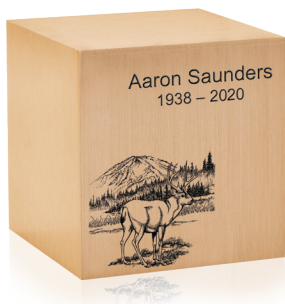

BRUSHED BRONZE CUBE

Bronze

148361 3.75" w x 3.75" d x 3.814" h 45 cu. in.

CLOISSONNÉ

Time-honored Cloisonné products are handcrafted by applying colored enamel to copper containers. They are available in multiple shapes and designs. These keepsake sizes may hold an infant or child's cremated remains.

Cloisonné infant and youth urns measure 5.5" diameter x 5.5" h. Volume 60 cu.in.