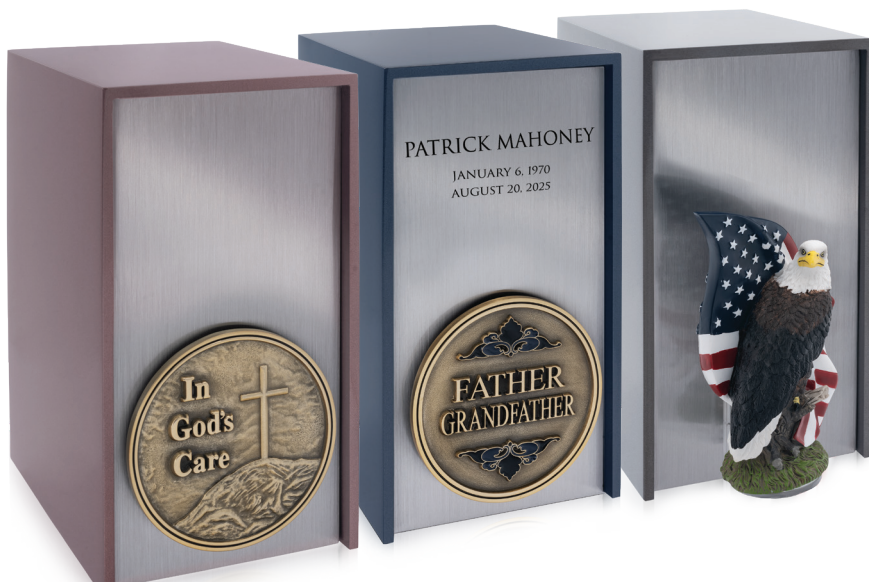

Basic 20-gauge steel construction available in 3 painted finish colors.

— Alcove Collection —

Brushed stainless steel center with an aluminum outer frame available in three beautiful colors.

Make the memory even more personal