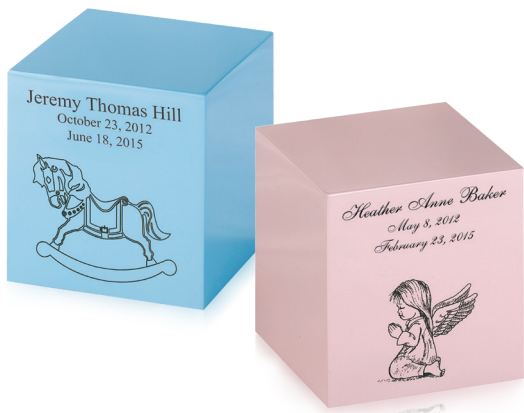

ASHEN PEWTER

Brass

205400 4.56" dia. x 5.94"H 50 cu. in.

CHESTNUT BRONZE

Brass

205405 4.56" dia. x 5.94"H 50 cu. in.

DELPHIA WINGS

Brass

235717 4.38" dia. x 5.69"H 50 cu. in.

CRIMSON DELPHIA

Brass

235710 4.38" dia. x 5.69"H 50 cu. in.

BLUE DELPHIA

Brass

235706 4.38" dia. x 5.69"H 50 cu. in.

PAINTED BRONZE CUBE

Bronze

148362 Pink 3.75" w x 3.75" d x 3.814" h 45 cu. in.

148360 Blue 3.75" w x 3.75" d x 3.814" h 45 cu. in.

BRUSHED BRONZE CUBE

Bronze

148361 3.75" w x 3.75" d x 3.814" h 45 cu. in.

CLOISSONNÉ

Time-honored Cloisonné products are handcrafted by applying colored enamel to copper containers. They are available in multiple shapes and designs. These keepsake sizes may hold an infant or child's cremated remains.