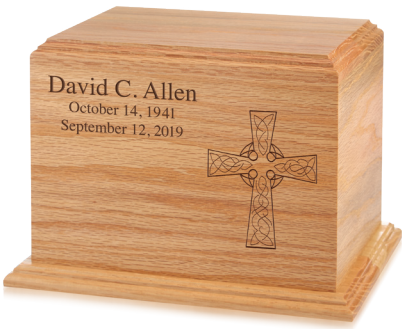

NEWPOINTE® MINIMUM OAK

Oak

148340 Full Size 10.25"w x 7.25"d x 7.13"h 220 cu. in.

Crafted of oak or hardwood in a classic design with satin finish.

NEWPOINTE® STRATTON

Bamboo

216024 Full Size 10.25"w x 7.25"d x 5.75"h 210 cu. in.

Environmentally-friendly bamboo construction in a simple design with a satin finish.