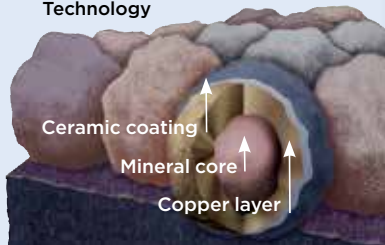

## Algae Resistance

The ultimate in stain protection.

Those streaks you see on other roofs in your neighborhood? That's algae, and it's a common eyesore on roofing throughout North America. CertainTeed's **StreakFighter** technology uses the power of science to repel algae before it can take hold and spread.

**StreakFighter's** granular blend includes naturally algae-resistant copper, helping your roof maintain its curb appeal and look beautiful for years to come.

Granule with **StreakFighter** Technology

Diagram for illustrative purposes only.