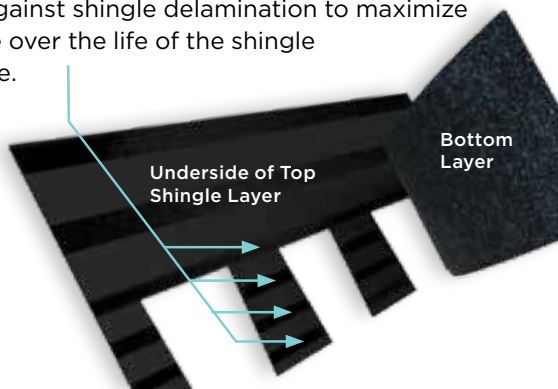

QuadraBond®

Advanced Layering

CertainTeed's specially formulated adhesive adheres shingle layers at four points, more than any other manufacturer. This superior bond provides greater protection against shingle delamination to maximize performance over the life of the shingle in any climate.