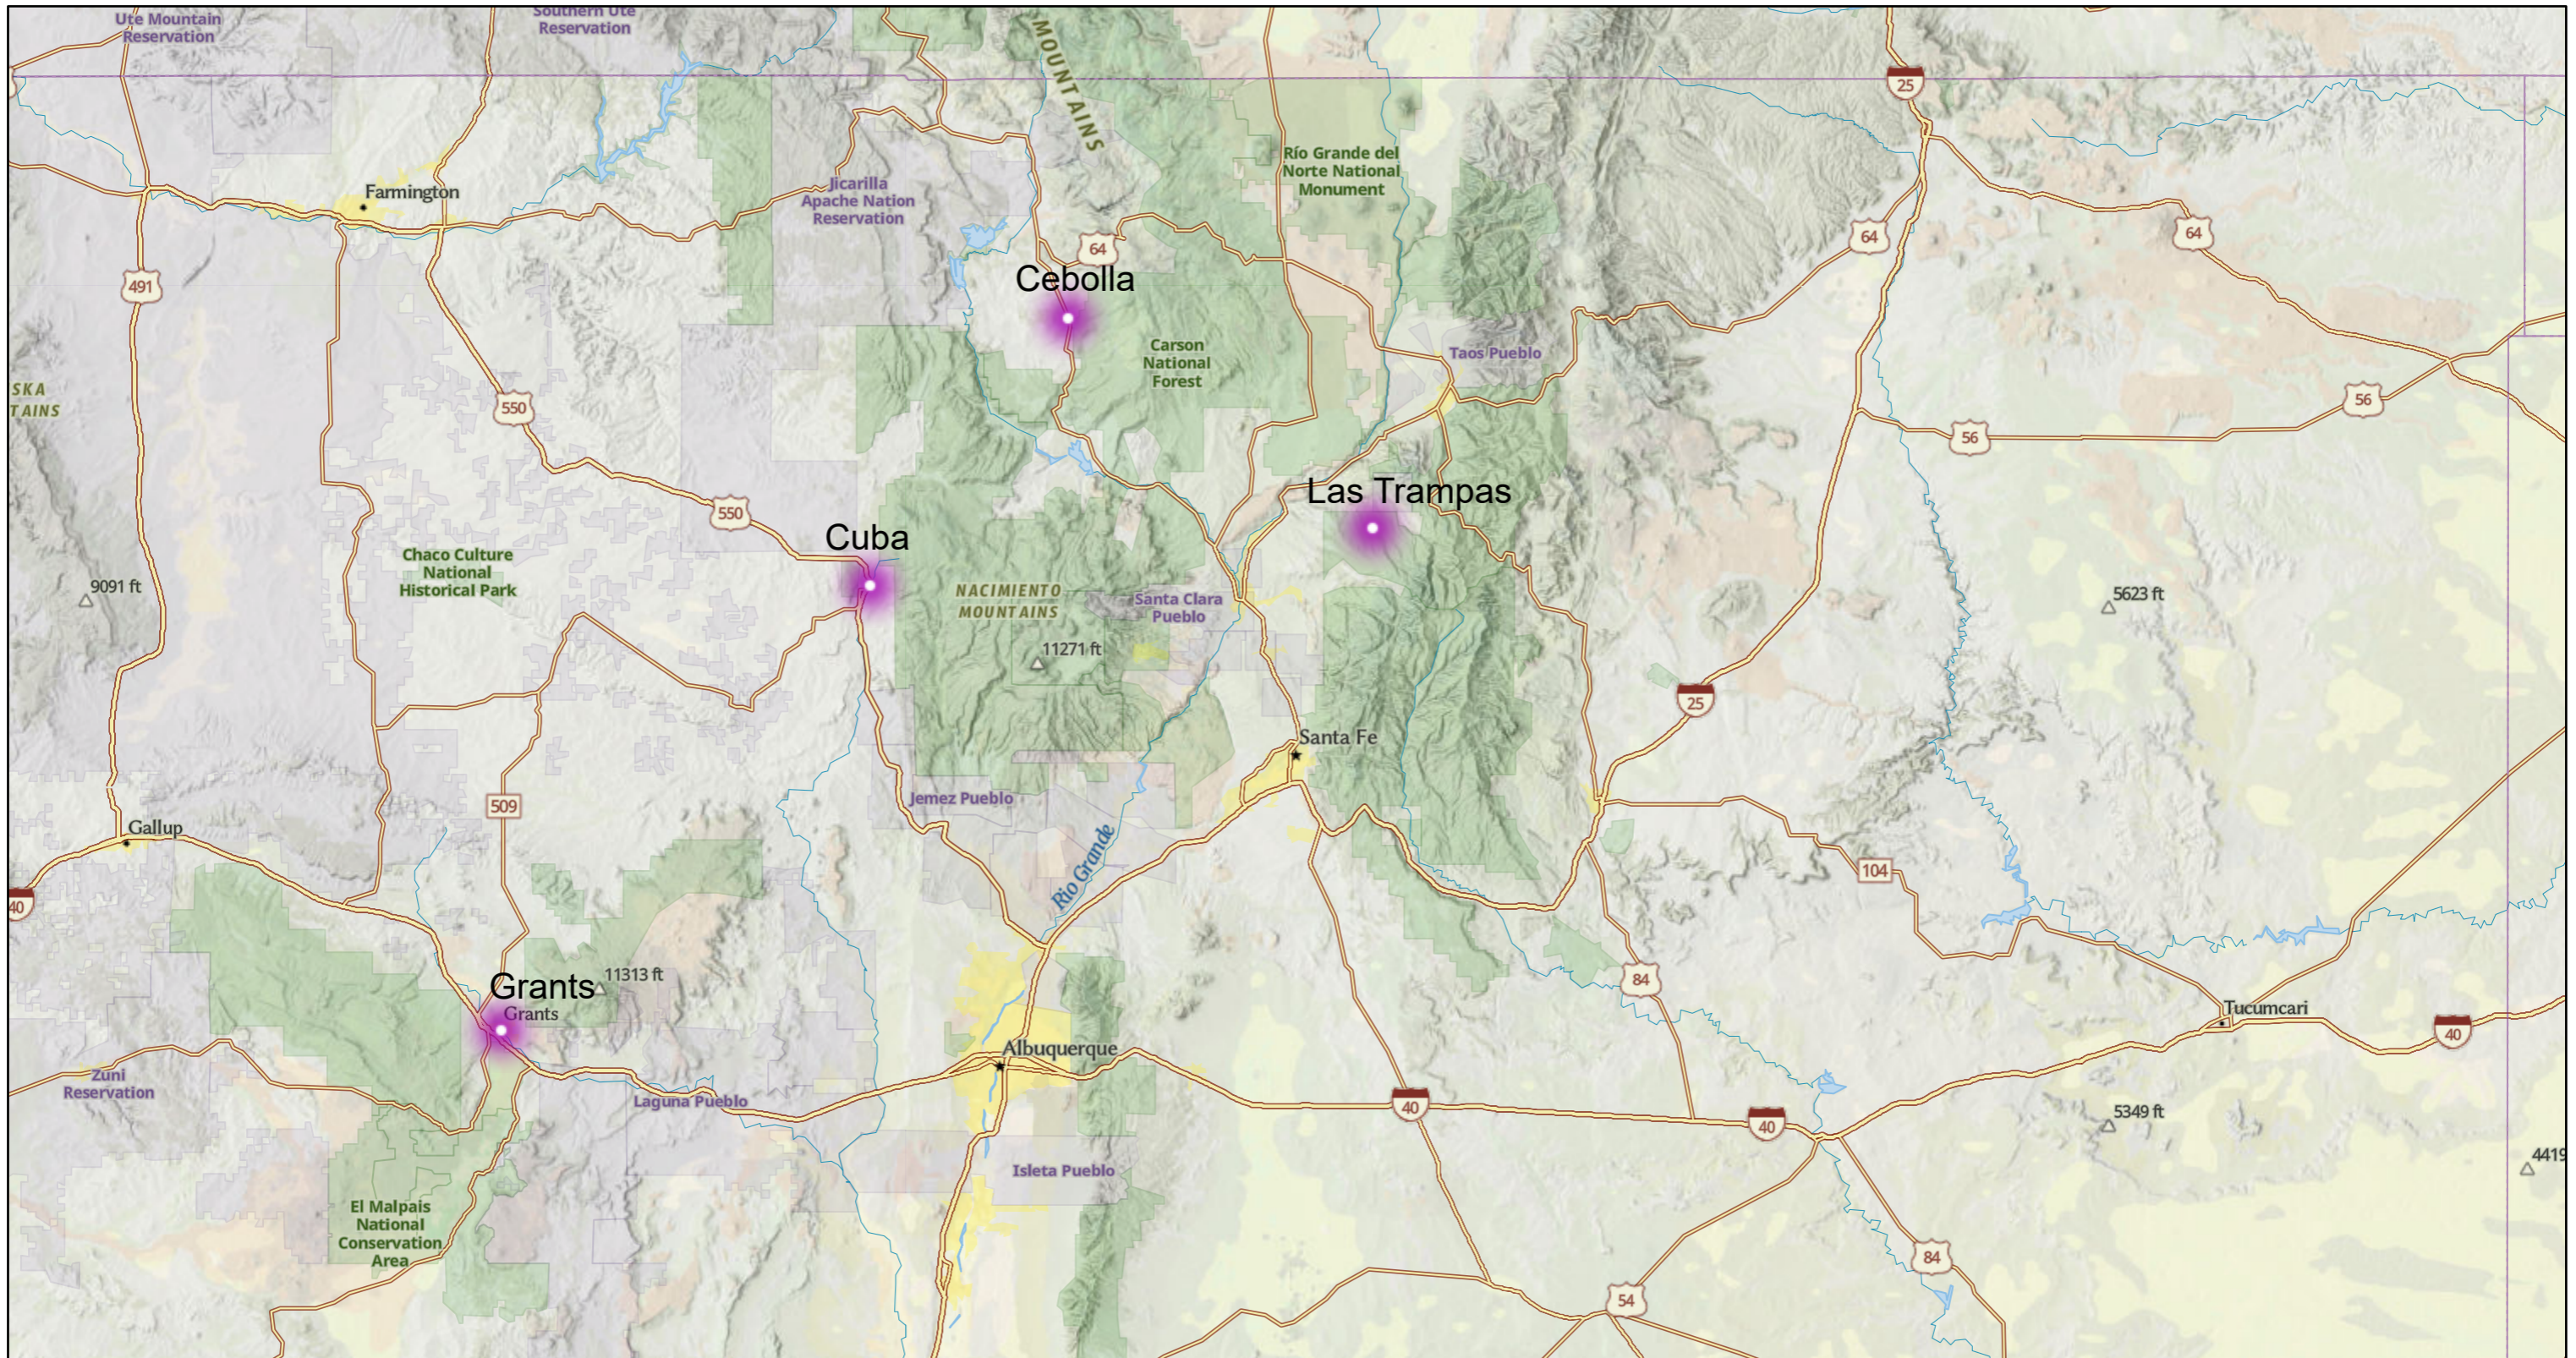

# ArcGIS Web Map

4/20/2026, 11:38:19 AM

Cultivando Conservacion hubs

1:1,703,389

Sources: Esri, TomTom, Garmin, FAO, NOAA, USGS, (c) OpenStreetMap contributors, and the GIS User Community, Sources: Esri, USGS, Esri, CGIAR, USGS