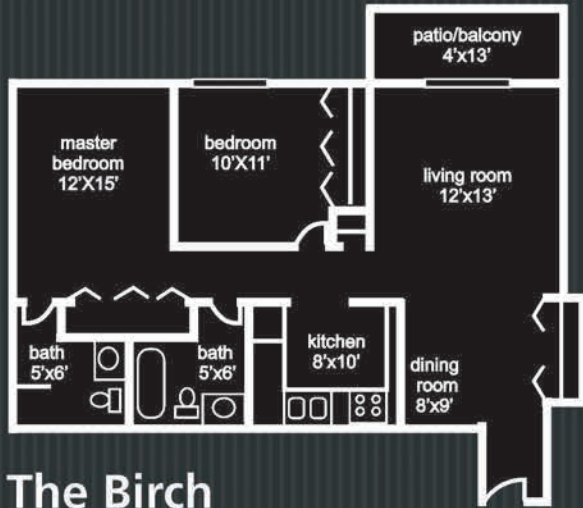

CHOOSE THE PLAN THAT FITS YOUR LIFESTYLE!

The Birch
2 Beds / 2 Baths

Monthly Rent:

The Fir
2 Beds / 1 Bath

Monthly Rent:

The Maple
1 Bed / 1 Bath

Monthly Rent:

The Oak
1 Bed / 1 Bath