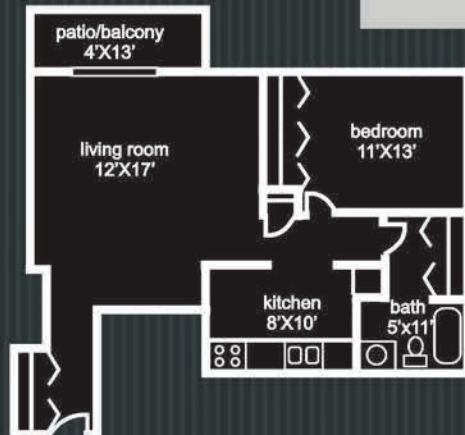

CHOOSE THE PLAN THAT FITS YOUR LIFESTYLE!

The Birch
2 Beds / 2 Baths

Monthly Rent:

The Fir
2 Beds / 1 Bath

Monthly Rent:

The Maple
1 Bed / 1 Bath

Monthly Rent:

The Oak
1 Bed / 1 Bath