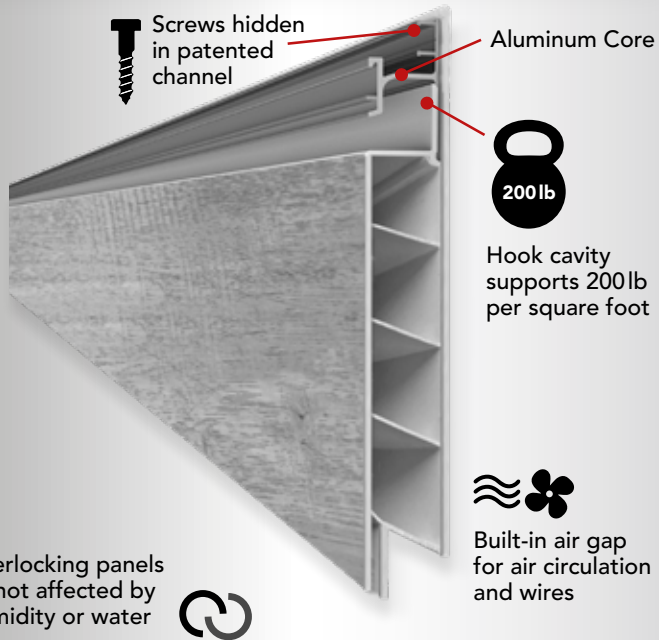

PROCORE+ PANELS

PROCORE+

The ProCore Plus Slatwall panel has all the advantages of our ProCore panel and combines it with a gorgeous carbon fiber or gray wood finish.

Hidden solid aluminum core strip	✓
Holds up to 200 lb per square foot	✓
Compatible with 24 and 16 in. stud centers	✓
Impact resistant	✓
Patented hidden screw design	✓
Lifetime warranty	✓
Easy to install and clean	✓
All finishing trims and screws included	✓
Installs over drywall to studs or directly to studs	✓

EXTRA STRENGTH WITH STYLE