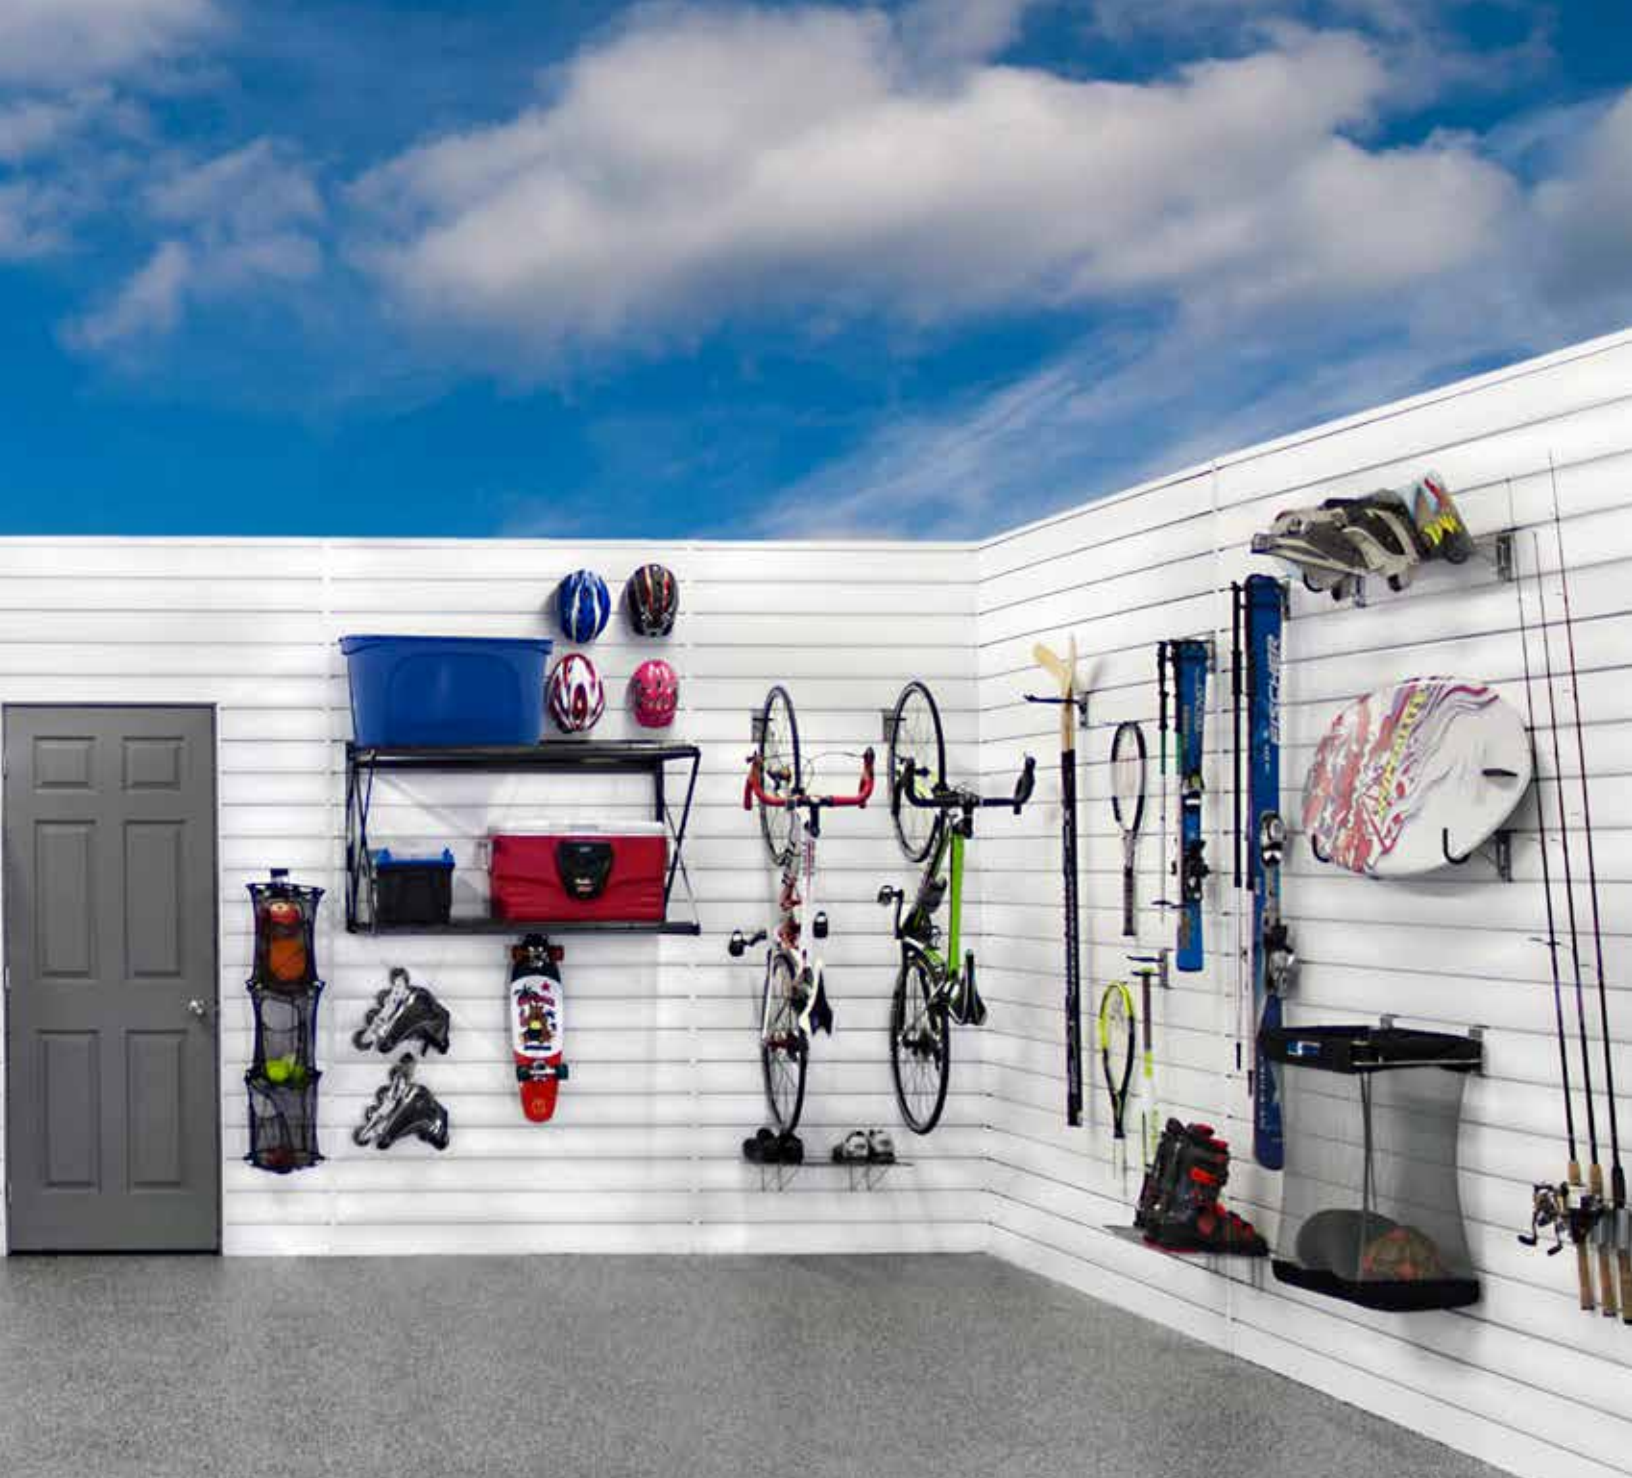

## ► Sky's the limit

Proslat makes it easy to create the garage of your dreams with our robust wall storage solutions. Choose from our award-winning slatwall panels, cabinets, racks, lifts, hoists and other accessories. Proslat offers all the tools you need to organize your garage.

## ▶ Customized Storage

Slatwall is the most versatile solution! Proslat slatwall can be installed in your choice of configurations; as a track, a section or to cover a complete wall.