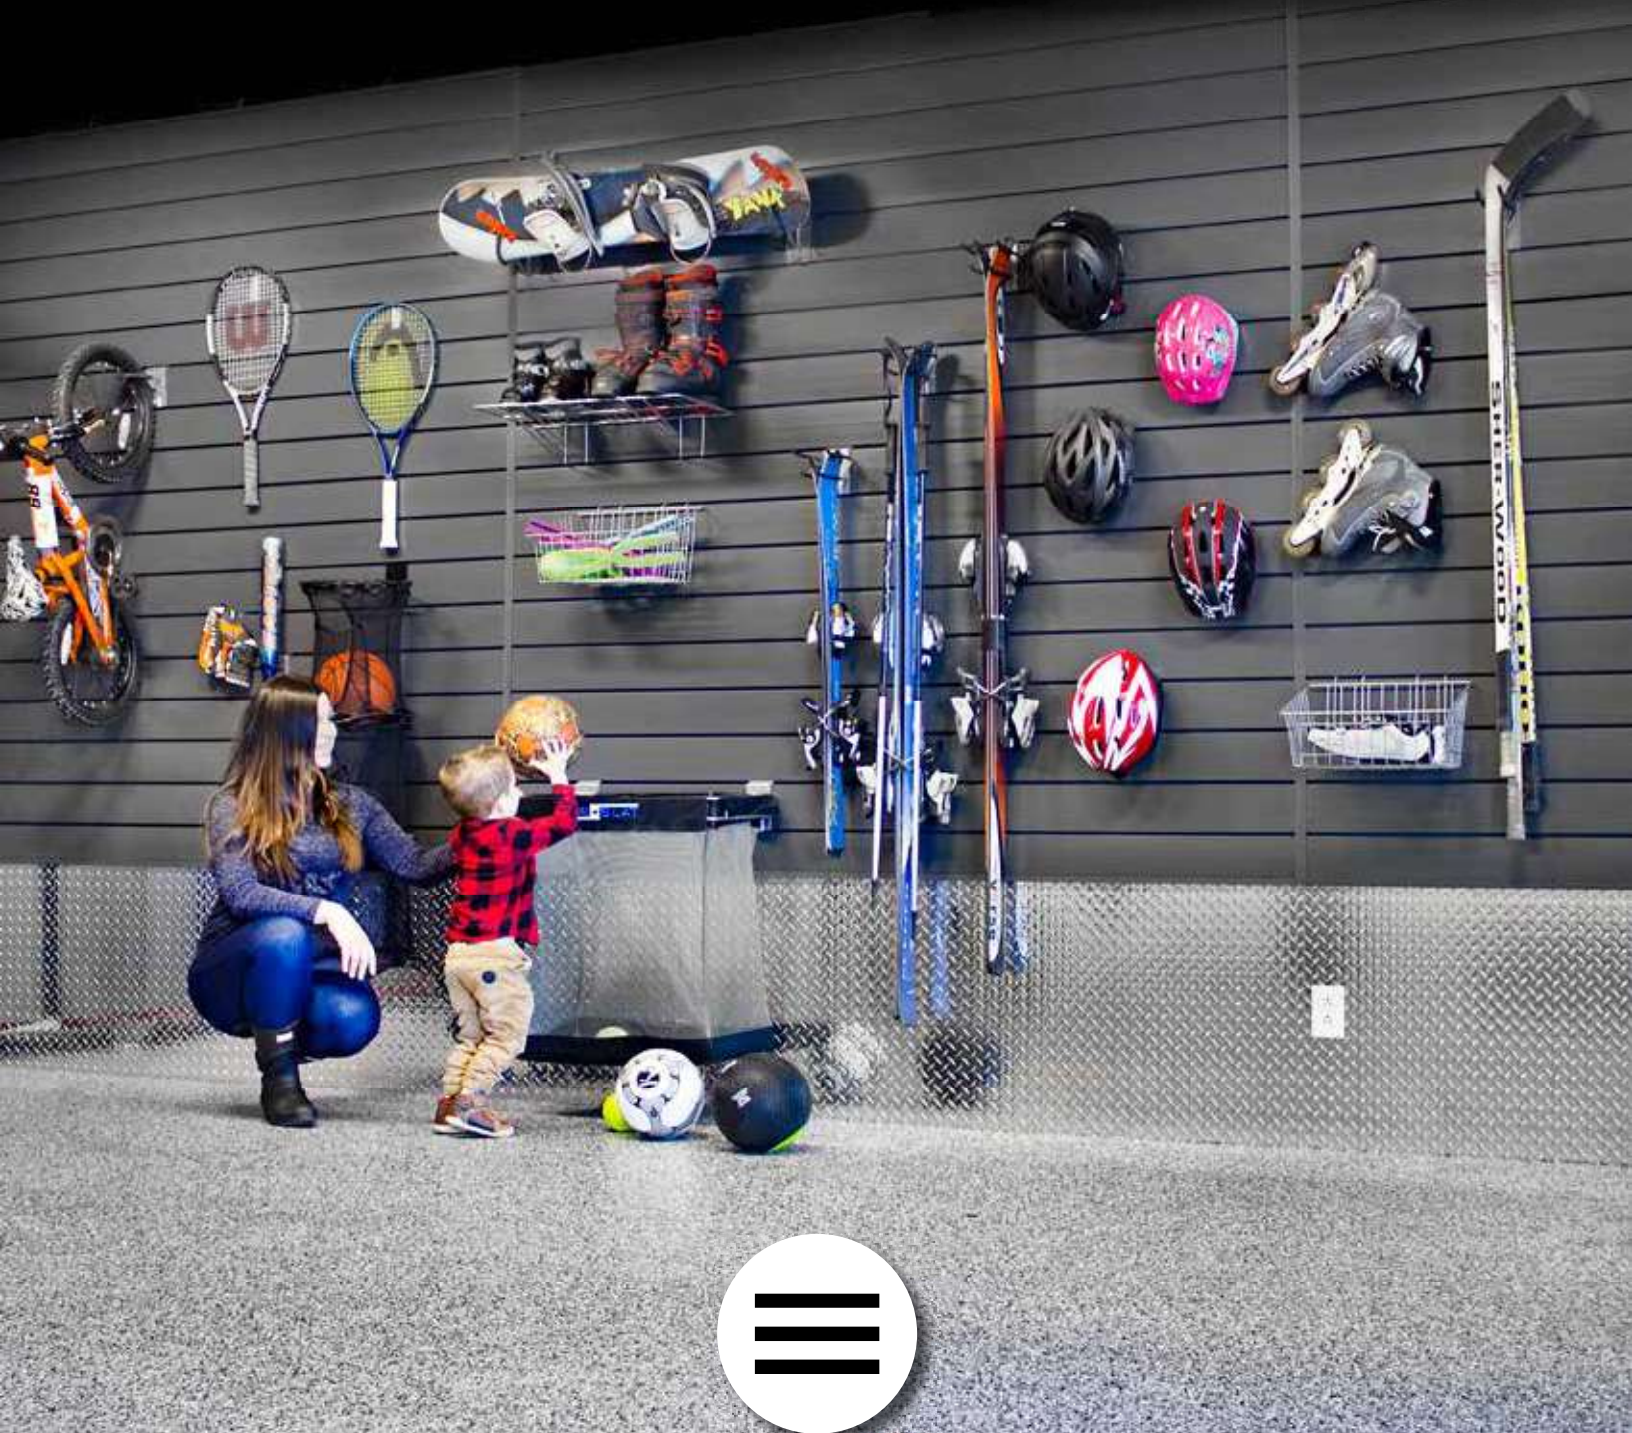

PROSLAT®

Slatwall