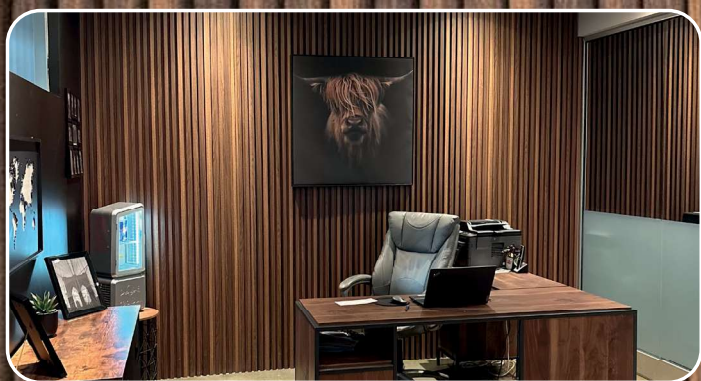

PROSLAT

PROPANELS
ELEVATE YOUR WALLS

PROANEL

ALPS AND SAHARA PROPANELS

With various finishes from warm wood tones to stylish black carbon fiber, our water-resistant Decorative Panel provides a durable and practical solution at an affordable price. Whether for accent walls or creative applications, our panels add sophistication and modernity, transforming any space with a unique design element.

Elevate your walls

Enhance your walls with stylish ProPanel wall coverings. Crafted from WPC for moisture and impact resistance.

Install around Cabinets

Add a touch of warmth where needed, use as an accent wall or wall finish.

- Available in 8,10, and 12ft lengths
- Water & impact resistant
- Easy to install

PROPANEL SMOOTH

Achieve a sleek and seamless finish for your ceilings or walls.

Our versatile Smooth ProPanel comes in 12 ft lengths, catering to your residential, commercial, or agricultural projects. With a seamless finish, it offers superior performance at a cost-effective price point.