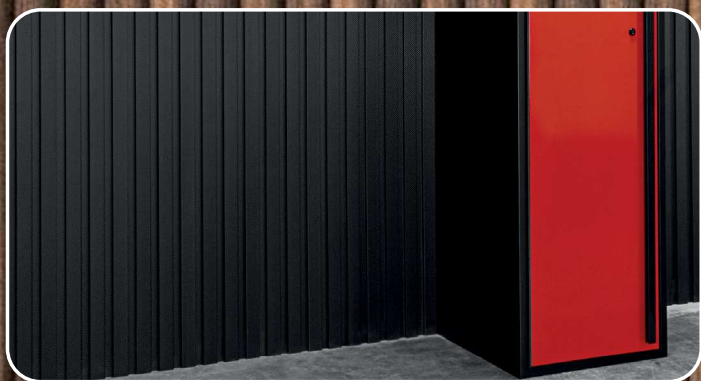

PROSLAT

PROPANELS
ELEVATE YOUR WALLS

PROANEL

ALPS AND SAHARA PROPANELS

With various finishes from warm wood tones to stylish black carbon fiber, our water-resistant Decorative Panel provides a durable and practical solution at an affordable price. Whether for accent walls or creative applications, our panels add sophistication and modernity, transforming any space with a unique design element.

Elevate your walls

Enhance your walls with stylish ProPanel wall coverings. Crafted from WPC for moisture and impact resistance.

Install around Cabinets

Add a touch of warmth where needed, use as an accent wall or wall finish.

- Available in 8,10, and 12ft lengths
- Water & impact resistant
- Easy to install

PROPANEL SMOOTH

Achieve a sleek and seamless finish for your ceilings or walls.

Our versatile Smooth ProPanel comes in 12 ft lengths, catering to your residential, commercial, or agricultural projects. With a seamless finish, it offers superior performance at a cost-effective price point.

- Durable
- Available in 12ft lengths
- Water & impact resistant
- Fast & easy to install
- Easy to clean
- Great for walls & ceilings

2 profiles

Alps

Sahara

4 colors

Walnut

Birch

Black
carbon