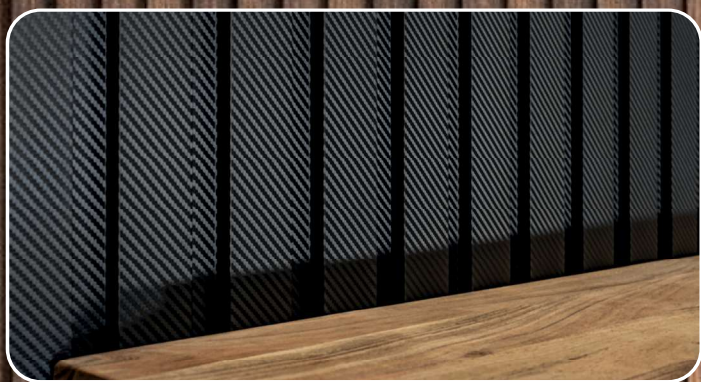

PROSLAT

PROPANELS
ELEVATE YOUR WALLS

PROANEL

ALPS AND SAHARA PROPANELS

With various finishes from warm wood tones to stylish black carbon fiber, our water-resistant Decorative Panel provides a durable and practical solution at an affordable price. Whether for accent walls or creative applications, our panels add sophistication and modernity, transforming any space with a unique design element.

Elevate your walls

Enhance your walls with stylish ProPanel wall coverings. Crafted from WPC for moisture and impact resistance.

Install around Cabinets

Add a touch of warmth where needed, use as an accent wall or wall finish.

- Available in 8,10, and 12ft lengths
- Water & impact resistant
- Easy to install

PROPANEL SMOOTH

Achieve a sleek and seamless finish for your ceilings or walls.

Our versatile Smooth ProPanel comes in 12 ft lengths, catering to your residential, commercial, or agricultural projects. With a seamless finish, it offers superior performance at a cost-effective price point.

- Durable
- Available in 12ft lengths
- Water & impact resistant
- Fast & easy to install
- Easy to clean
- Great for walls & ceilings

2 profiles

Alps

Sahara

4 colors

Walnut

Birch

Black
carbon