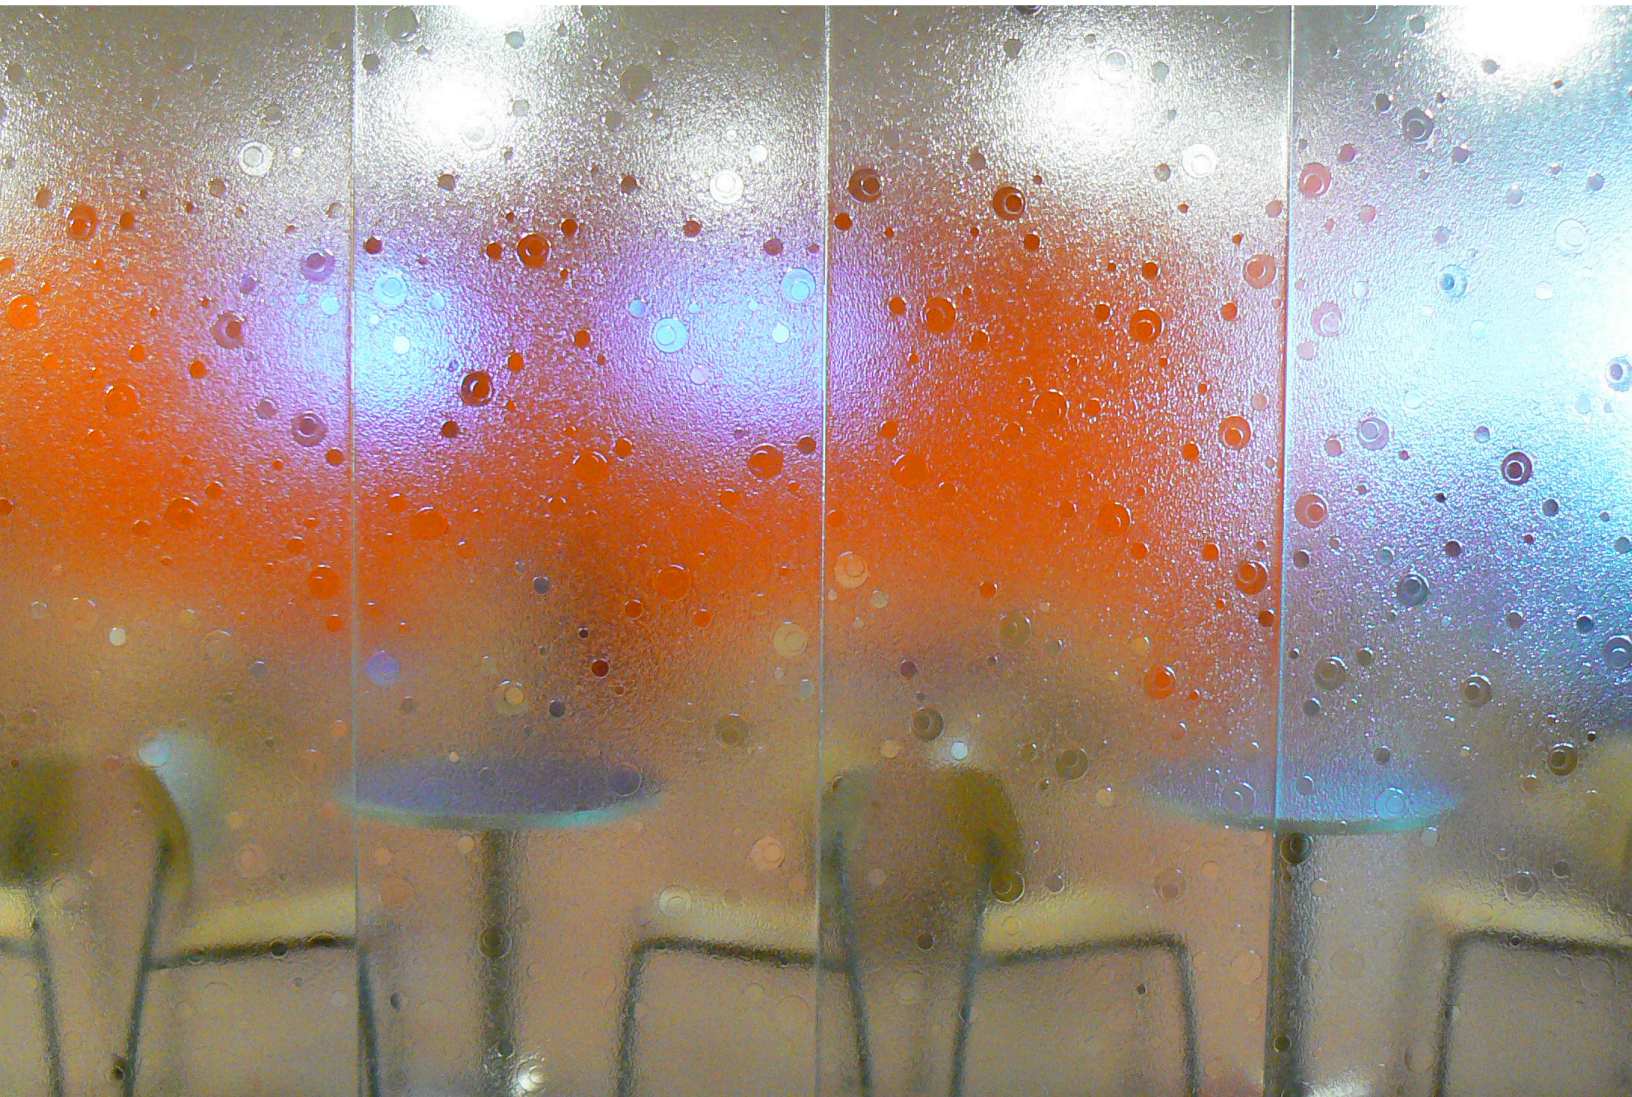

Interior Glass Panels

Interior Glass Panels are the most popular usage of our Jockimo AAG cast textured glass. Cast glass requires little maintenance and provides a level of privacy while allowing an abundance of light to pass through the glass. We offer the largest number of standard textures in the industry and unlike competitors, we produce a new mold for EACH piece of glass which allows us to more easily customize our glass textures for your project at little to no cost up-charge. Our cast glass panels can be tempered, laminated, or bent and tempered to meet codes for safety glass.

Contact us today to learn more: TcgGlass.com

TCG GLASS