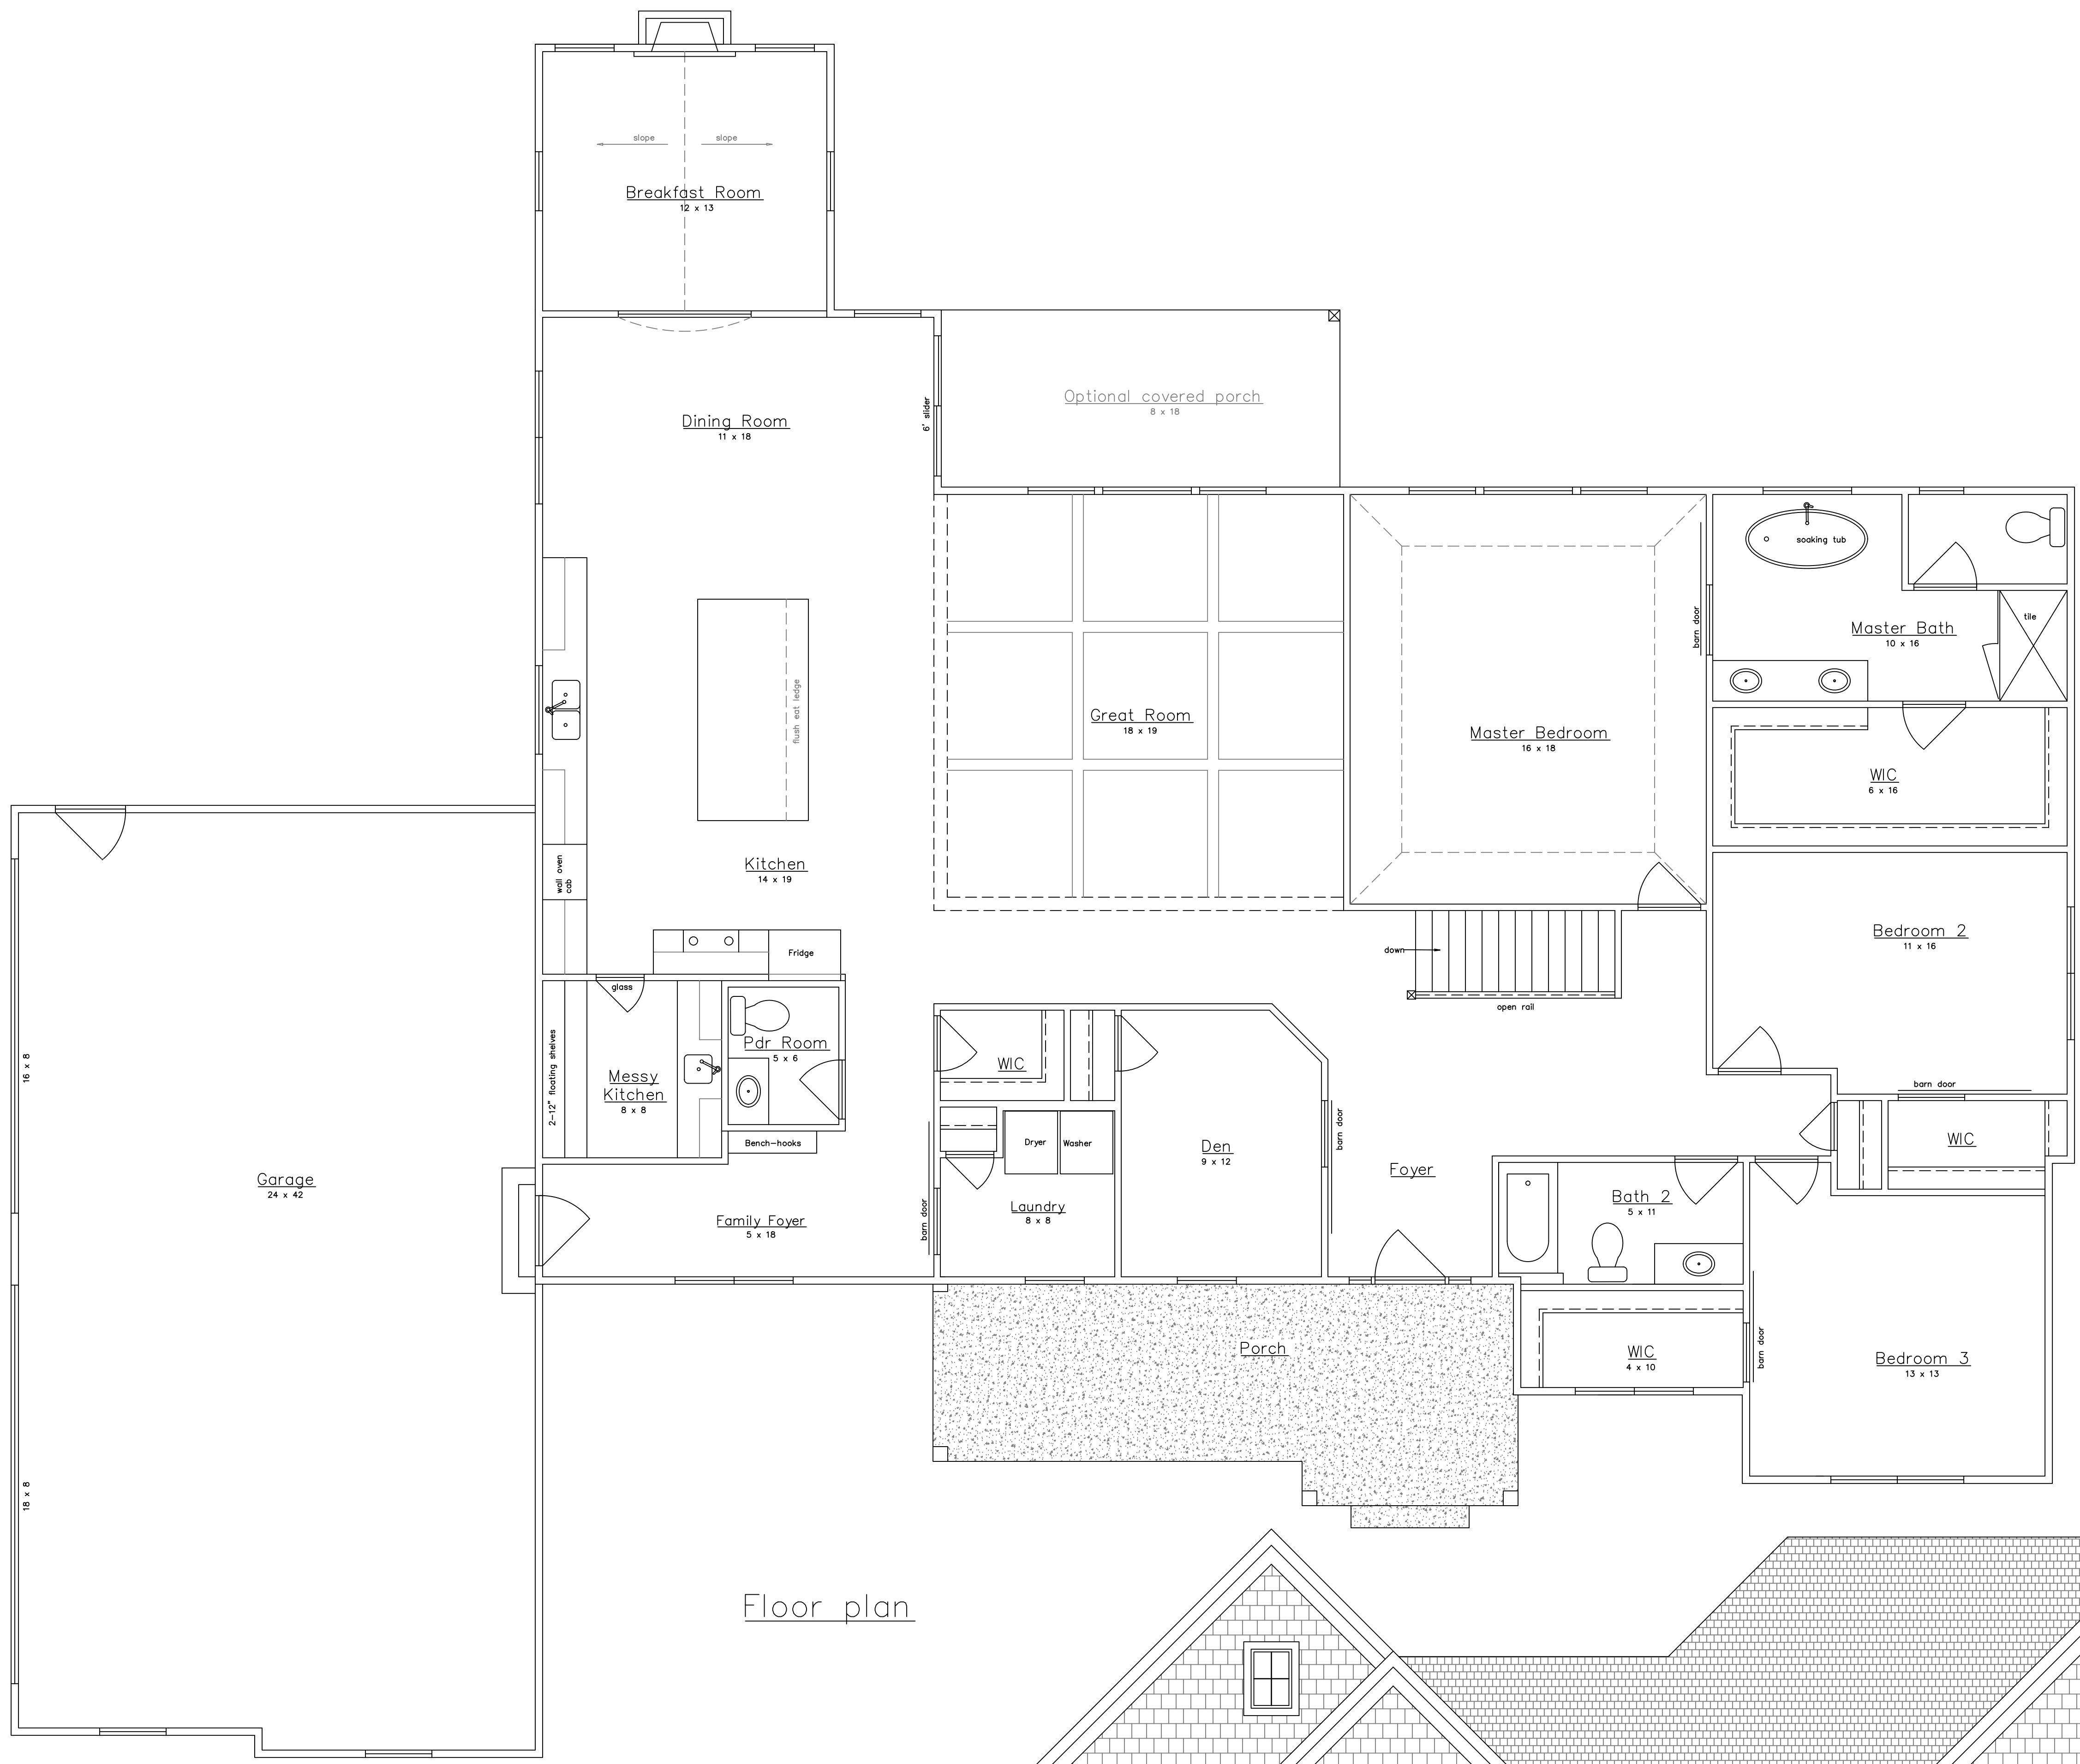

MEADOWVIEW

3 Bed 2.5 Bath
2,982 sq. ft. Living Area
1,021 sq. ft. Garage
93' wide 77' deep
Full basement

Floor plan

optional stones Front