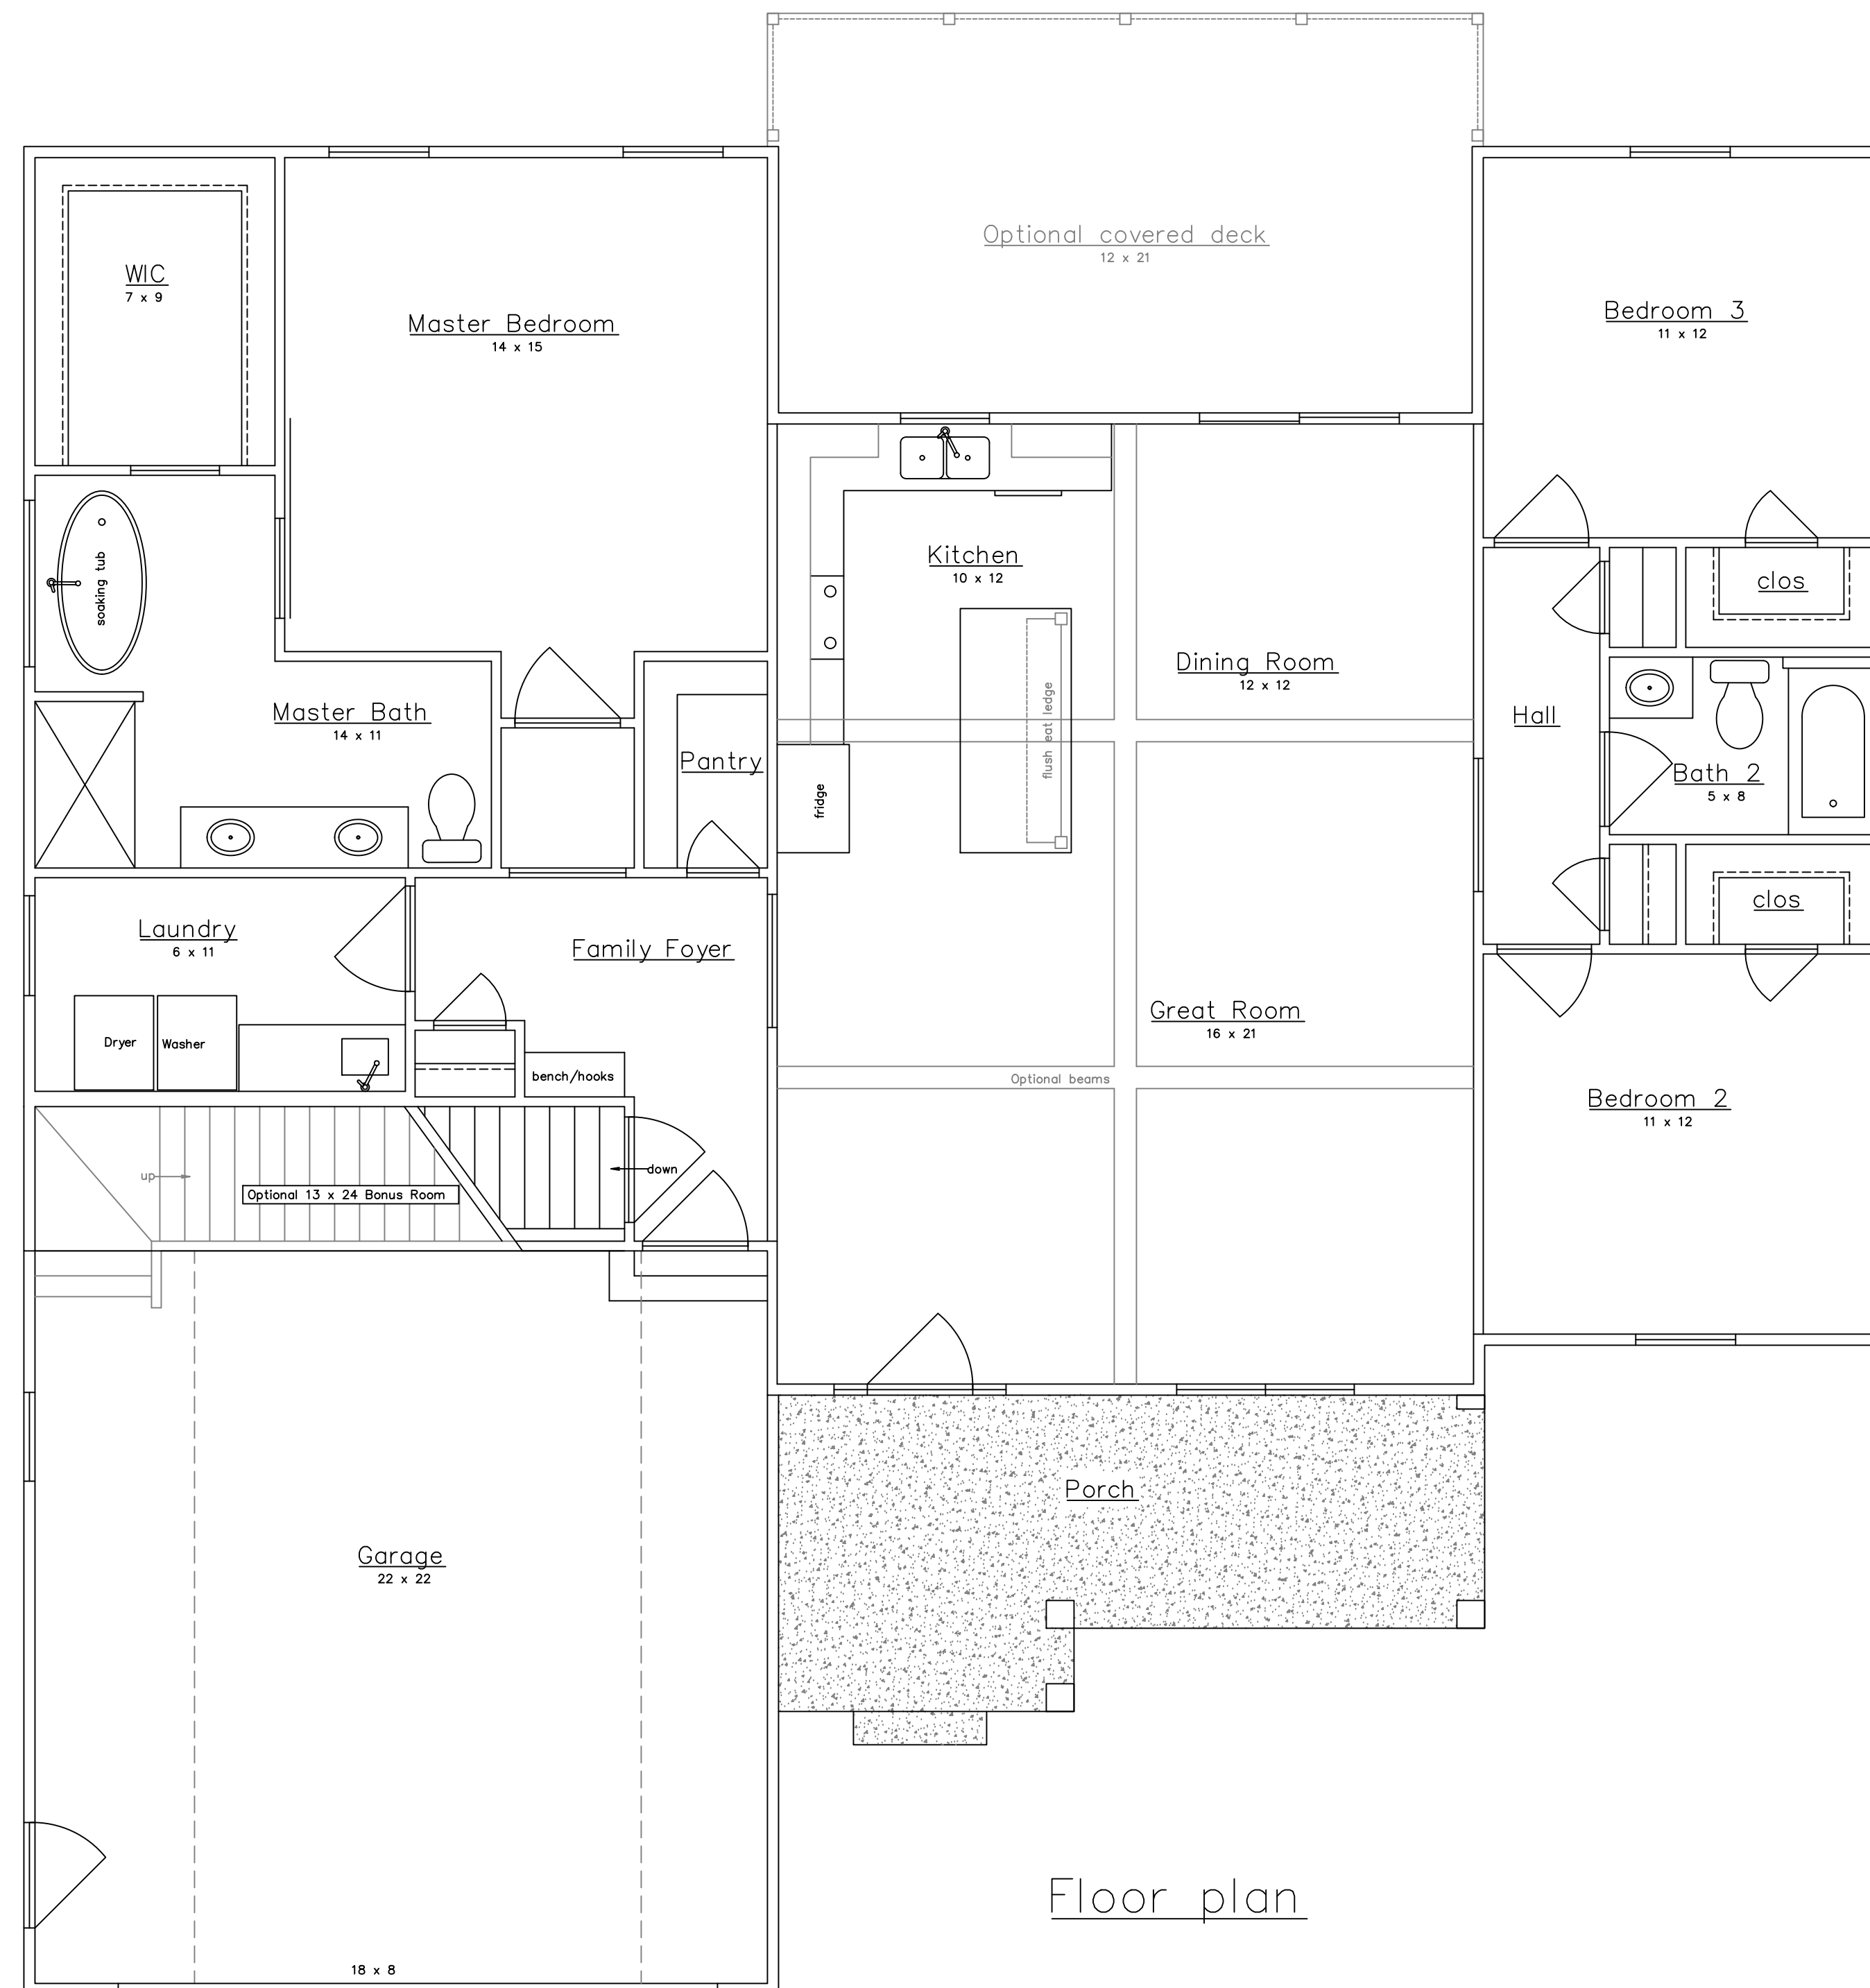

Hansen

3 Bed 2 Bath
1,818 sq. ft. Living Area
544 sq. ft. Garage
56' wide 55' deep
Full basement

Front