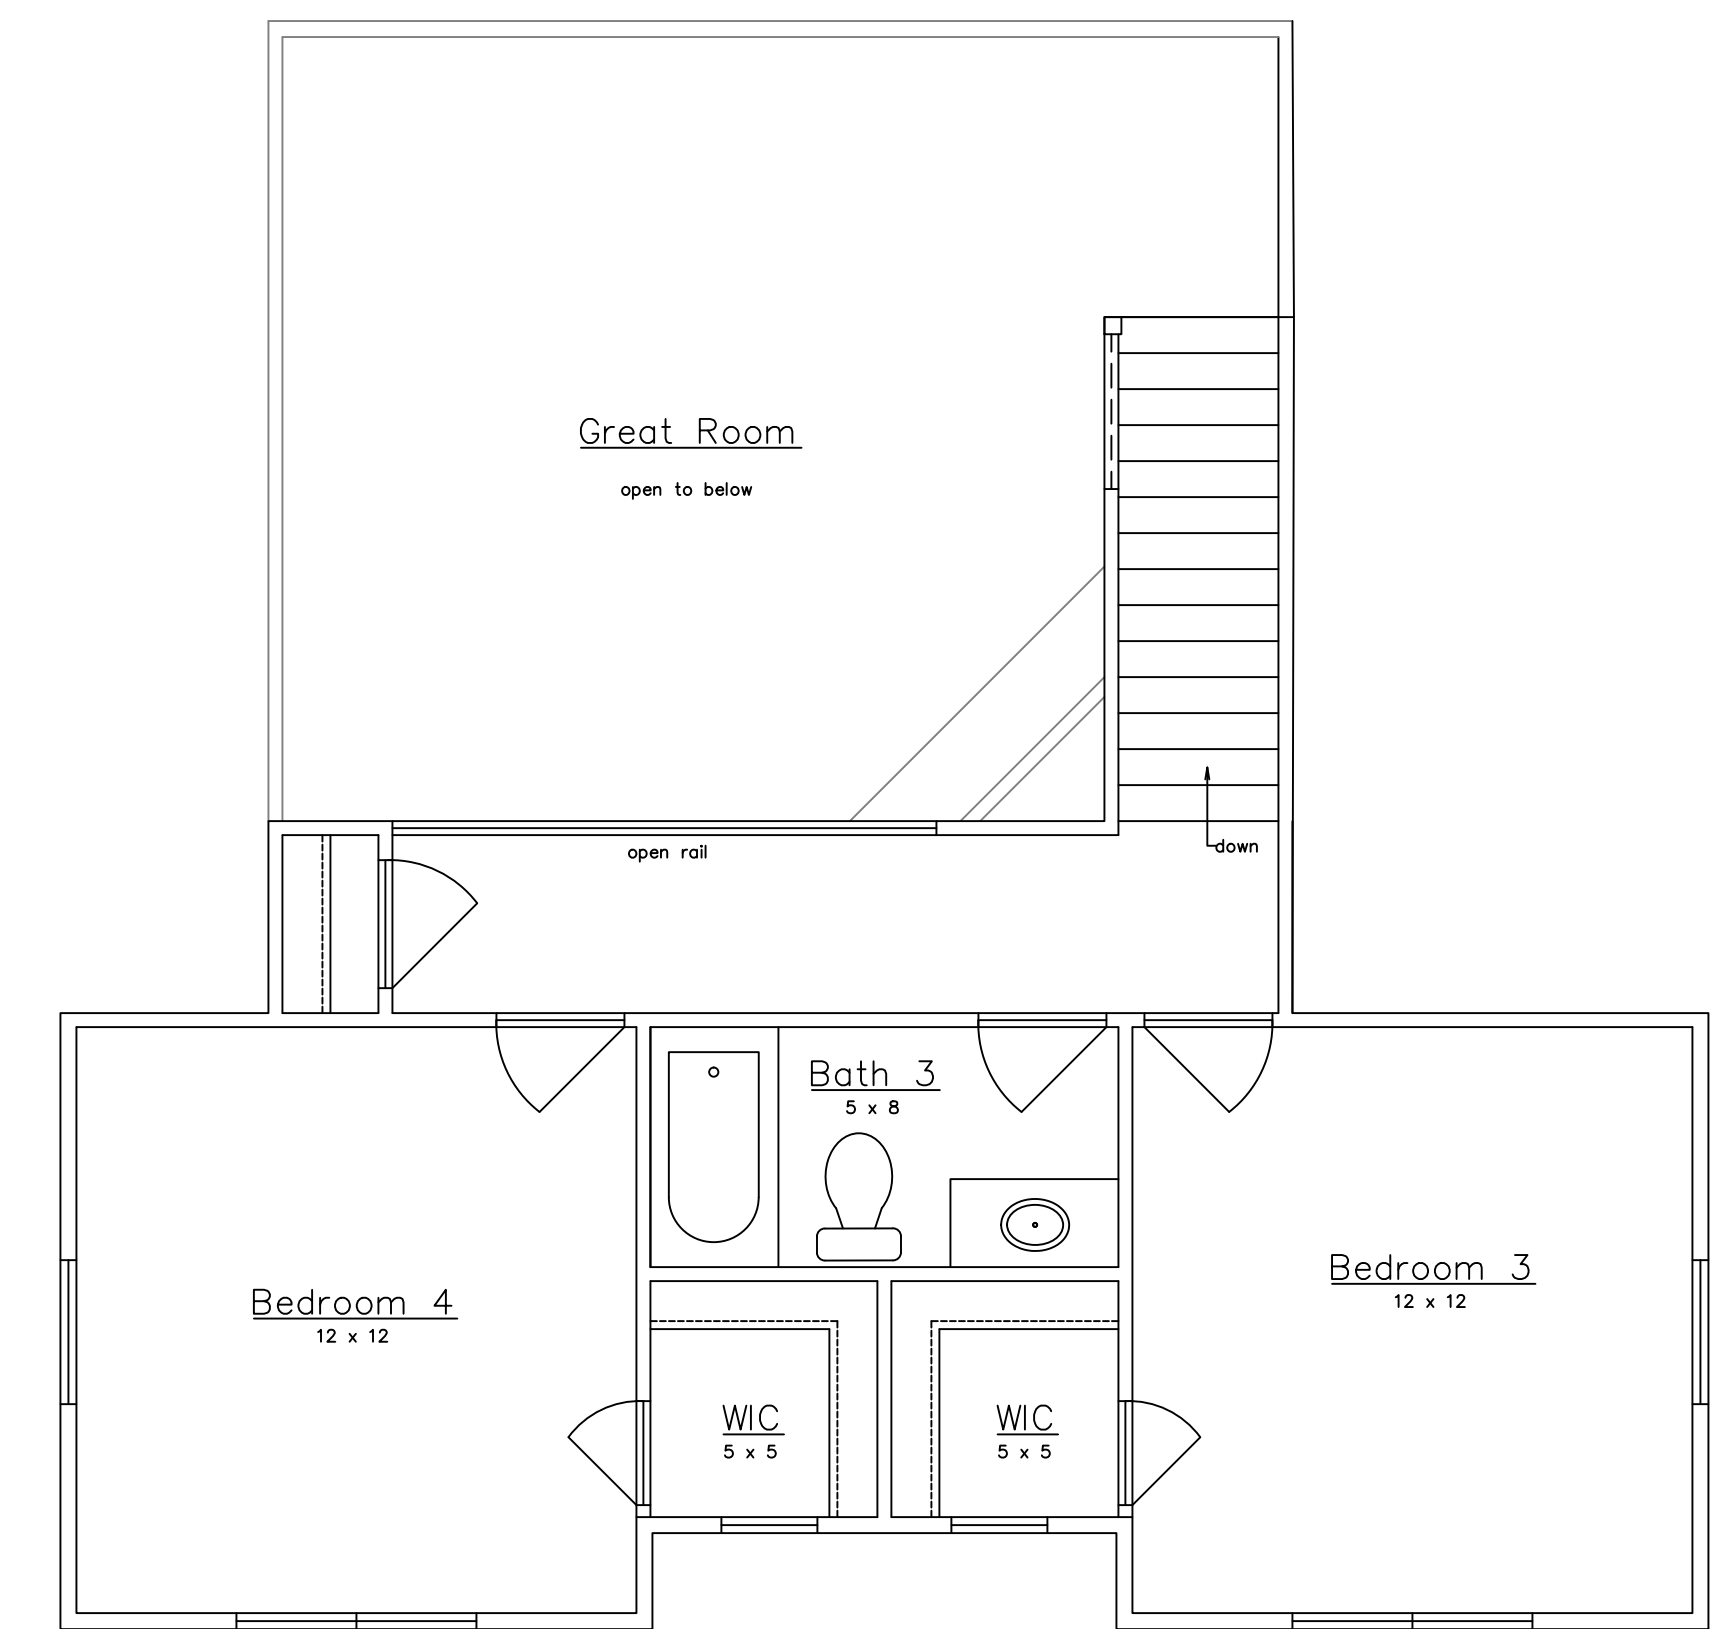

# BRIDGELAND

4 Bed 3 Bath  
 2,353 sq. ft. Living Area  
 744 sq. ft. Garage  
 82' wide 58' deep  
 Full basement

Front