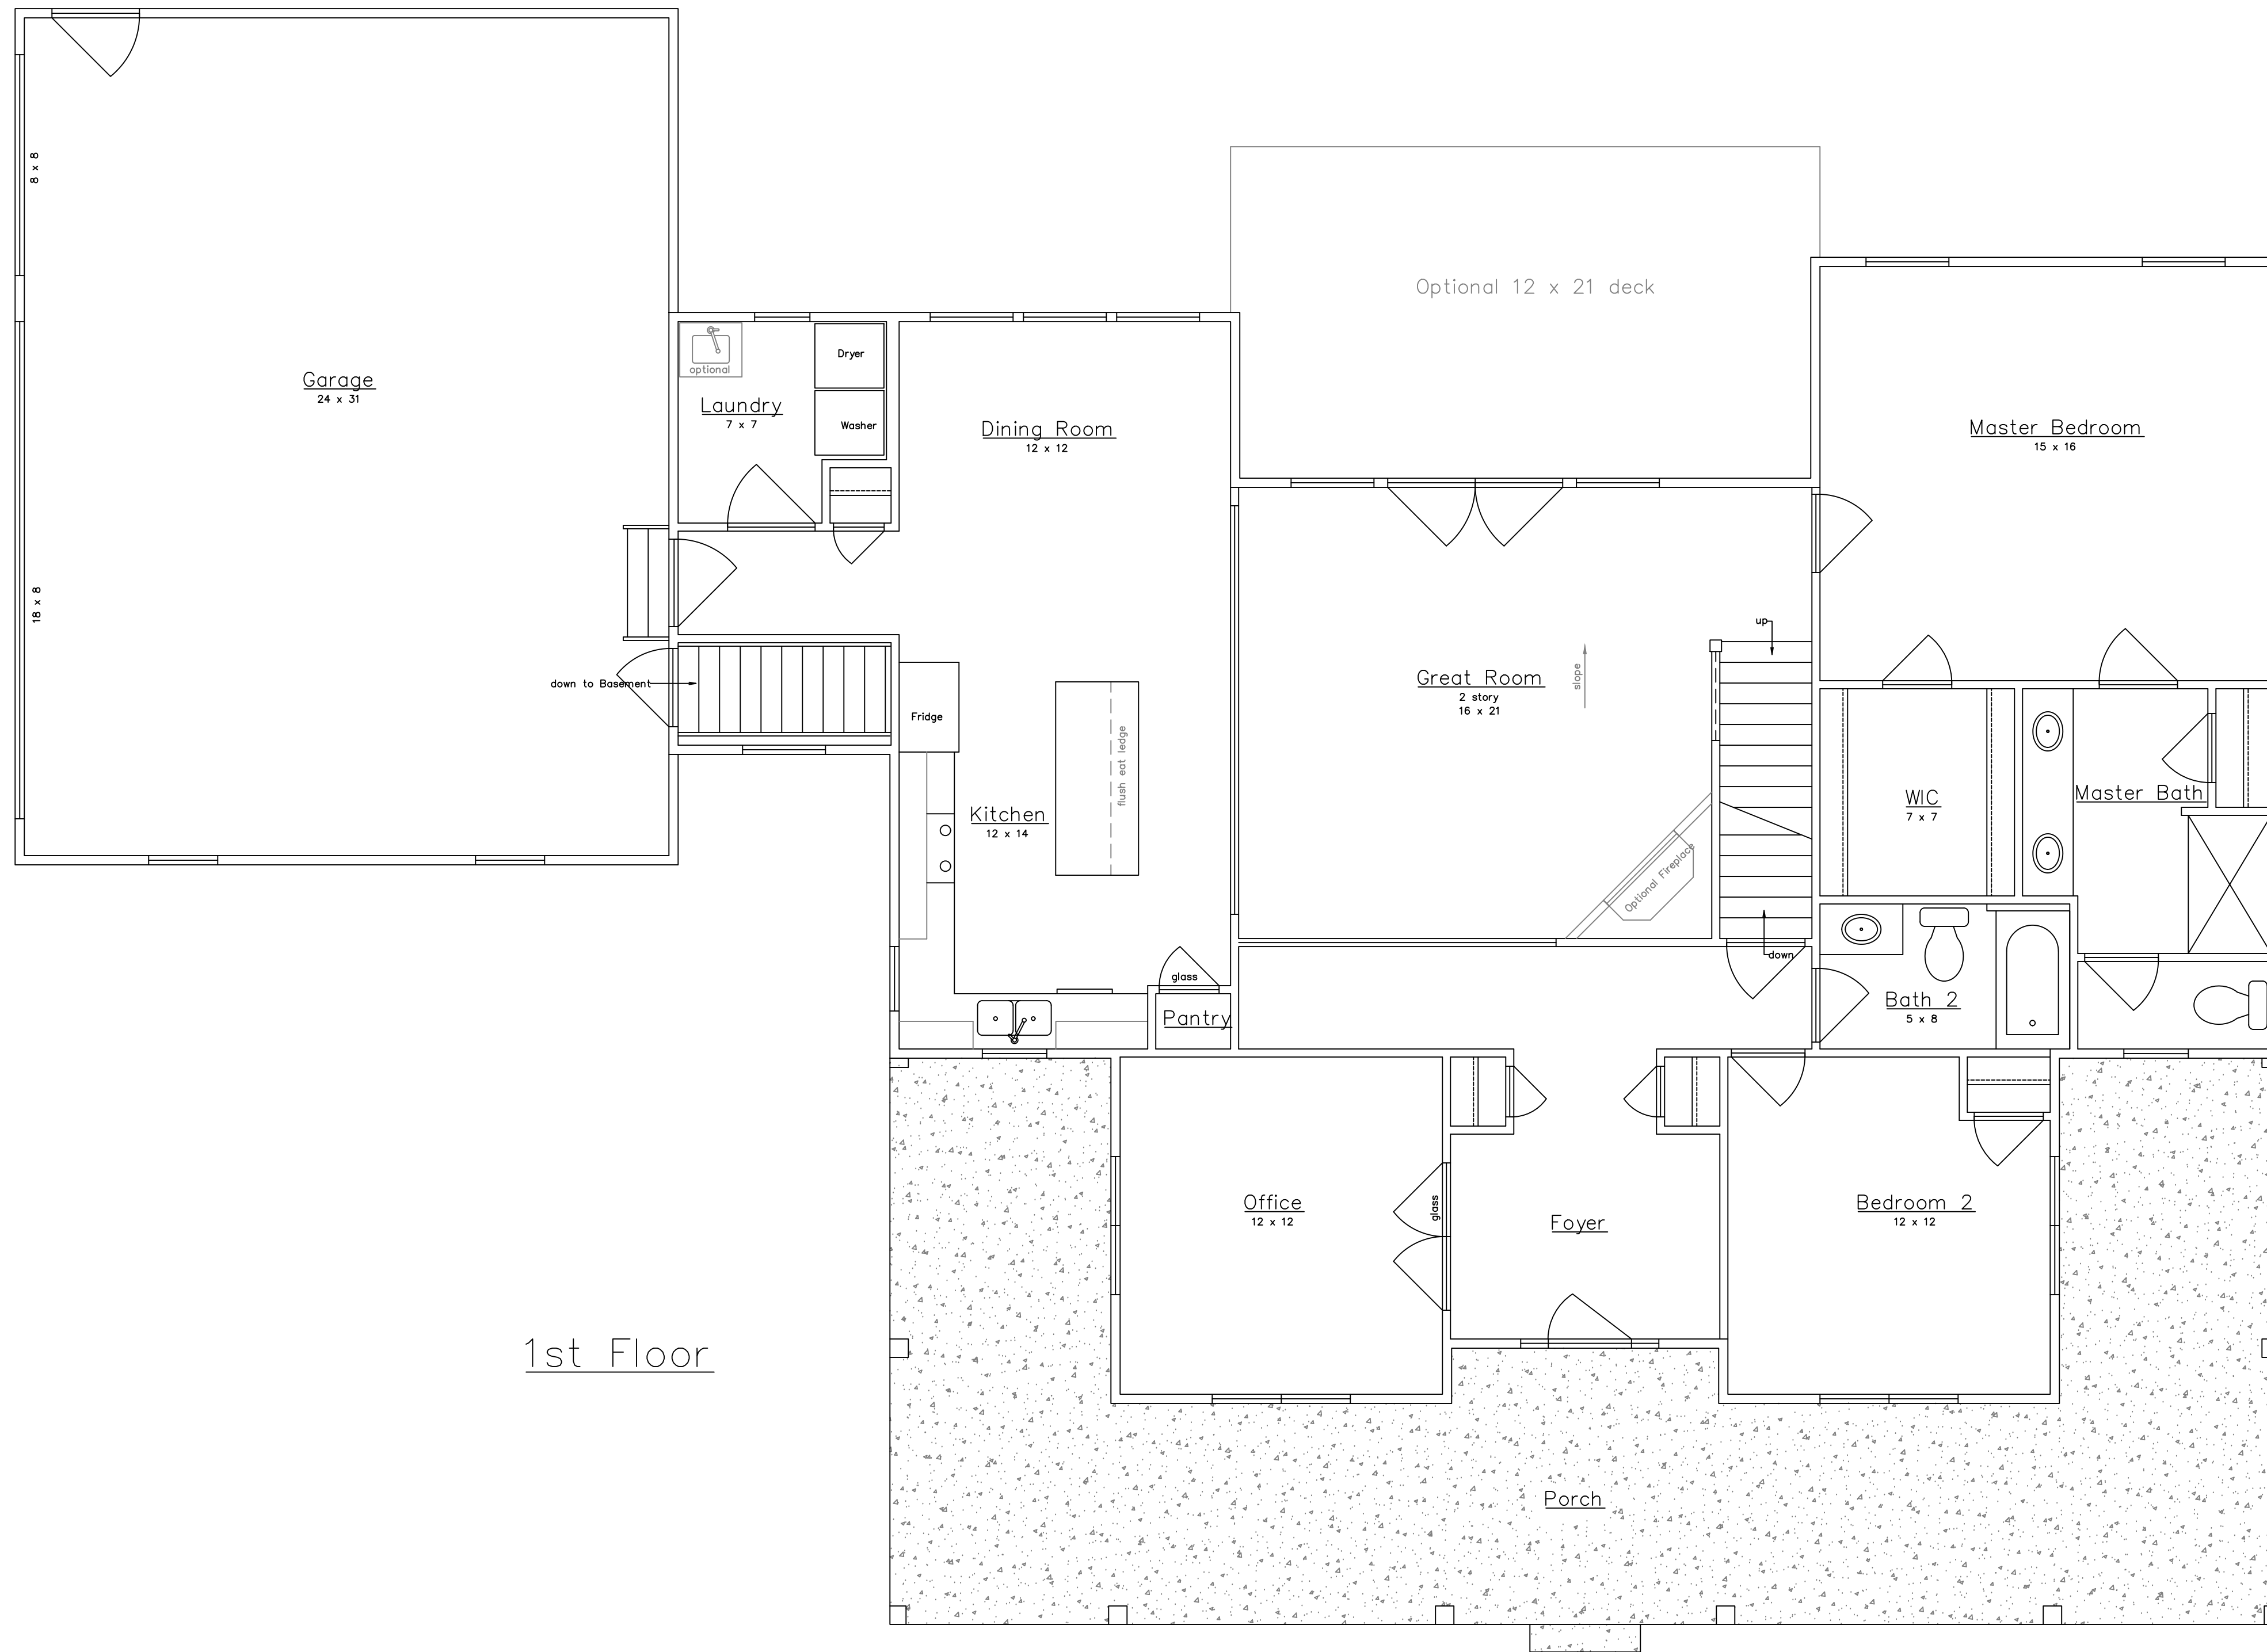

# BRIDGELAND

4 Bed 3 Bath  
 2,353 sq. ft. Living Area  
 744 sq. ft. Garage  
 82' wide 58' deep  
 Full basement

Front