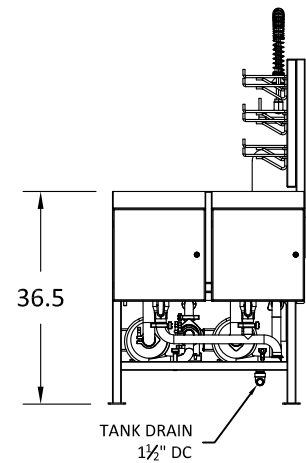

MODEL TEHWT HOSE WASH TANK

LEGEND

ELECTRICAL				WATER		
AMPS	VOLTS	PHASE	PLUG IN	POTABLE	TANK DRAIN	RINSE DRAIN
52.0	240	3	NO	1/2" NPT	1 1/2" DC	1" NPT
26.0	480	3	NO	1/2" NPT	1 1/2" DC	1" NPT