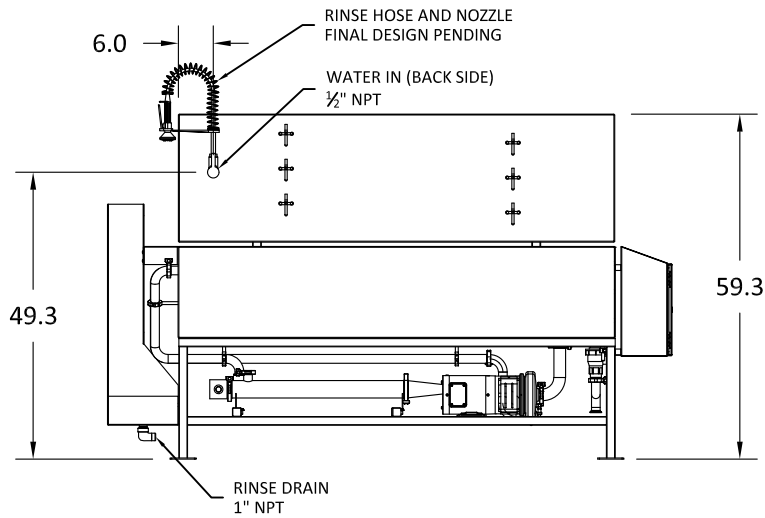

MODEL TEHWT HOSE WASH TANK

LEGEND

ELECTRICAL				WATER		
AMPS	VOLTS	PHASE	PLUG IN	POTABLE	TANK DRAIN	RINSE DRAIN
52.0	240	3	NO	1/2" NPT	1 1/2" DC	1" NPT
26.0	480	3	NO	1/2" NPT	1 1/2" DC	1" NPT