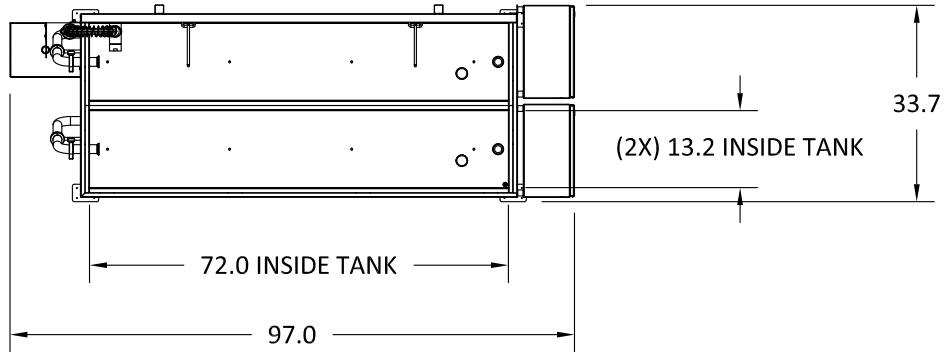

MODEL TEHWT HOSE WASH TANK

LEGEND

ELECTRICAL				WATER		
AMPS	VOLTS	PHASE	PLUG IN	POTABLE	TANK DRAIN	RINSE DRAIN
52.0	240	3	NO	1/2" NPT	1 1/2" DC	1" NPT
26.0	480	3	NO	1/2" NPT	1 1/2" DC	1" NPT