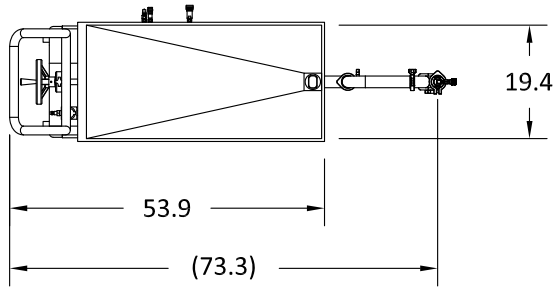

TUCS MODEL TEMPF-30HOP PUMP CART WITH 30 GALLON HOPPER

UTILITIES		
SYM	DESCRIPTION	UTILITY CONNECTION
A	COMPRESSED AIR	1/2" QUICK DISCONNECT - 15 CFM @ 90 PSI

RECOMMENDED CLEARANCES	
RIGHT SIDE	12"
BACK	12"
LEFT SIDE	12"

1/2" X 10' AIR HOSE

INCLUDED:

- Ø2" FILL NOZZLE (ALTERNATE SIZES AVAILABLE)
- 10' LENGTH OF COMPRESSED AIR HOSE WITH QUICK DISCONNECTS
- SPARE PARTS KIT
- TEBK - CLEANING BRUSH KIT