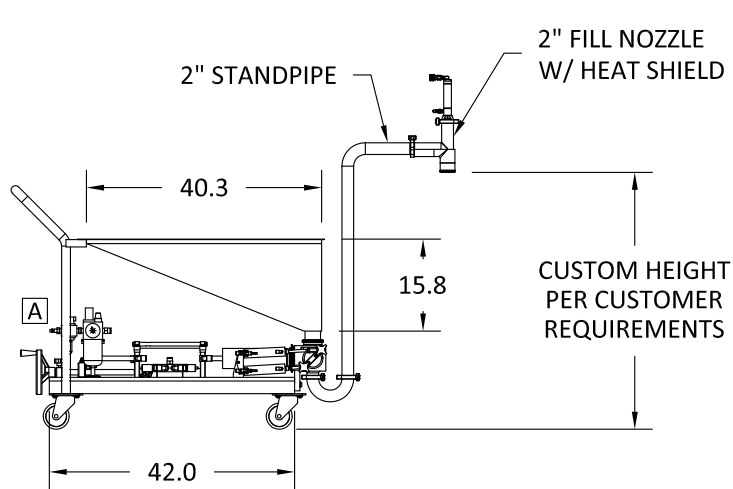

TUCS MODEL TEMPF-30HOP PUMP CART WITH 30 GALLON HOPPER

UTILITIES		
SYM	DESCRIPTION	UTILITY CONNECTION
A	COMPRESSED AIR	1/2" QUICK DISCONNECT - 15 CFM @ 90 PSI

RECOMMENDED CLEARANCES	
RIGHT SIDE	12"
BACK	12"
LEFT SIDE	12"

1/2" X 10' AIR HOSE

INCLUDED:

- Ø2" FILL NOZZLE (ALTERNATE SIZES AVAILABLE)
- 10' LENGTH OF COMPRESSED AIR HOSE WITH QUICK DISCONNECTS
- SPARE PARTS KIT
- TEBK - CLEANING BRUSH KIT