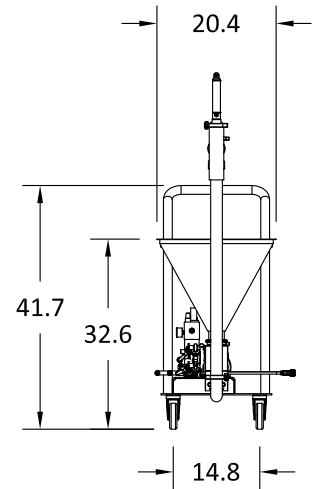

TUCS MODEL TEMPF-30HOP PUMP CART WITH 30 GALLON HOPPER

UTILITIES		
SYM	DESCRIPTION	UTILITY CONNECTION
A	COMPRESSED AIR	1/2" QUICK DISCONNECT - 15 CFM @ 90 PSI

RECOMMENDED CLEARANCES	
RIGHT SIDE	12"
BACK	12"
LEFT SIDE	12"

1/2" X 10' AIR HOSE

INCLUDED:

- Ø2" FILL NOZZLE (ALTERNATE SIZES AVAILABLE)
- 10' LENGTH OF COMPRESSED AIR HOSE WITH QUICK DISCONNECTS
- SPARE PARTS KIT
- TEBK - CLEANING BRUSH KIT