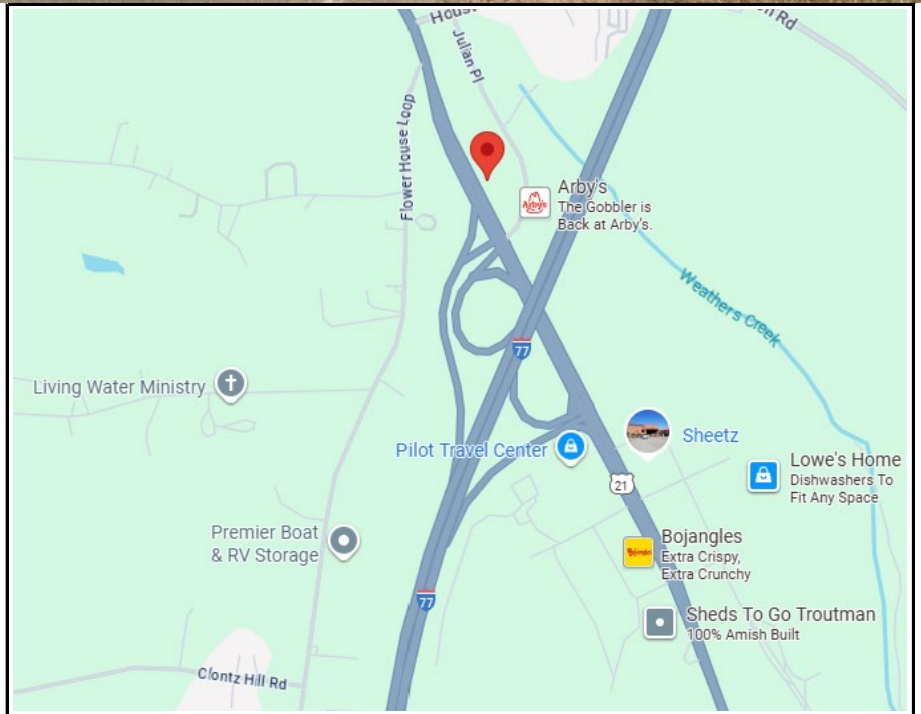

NC151N

TROUTMAN, NC

<b>Board ID:</b>	NC151N
<b>Size:</b>	H10' x W36'
<b>Orientation:</b>	Facing North
<b>Weekly +18 Imp:</b>	57,849
<b>Geopath ID:</b>	50685648
<b>Slots:</b>	8sec / 8slots
<b>Lat/Long:</b>	35.676722, -80.857528
<b>Material:</b>	Digital

**Hwy-21 / Charlotte Hwy Troutman DIGITAL**

Hwy-21, 0.25mile N/o I-77

This beautiful eye catching digital billboard is located on busy Charlotte Hwy off I-77 in the heart Troutman NC. It captures commuters driving south to the newly developed residential neighborhoods .

**Highlights**

- Unique Structure
- Great Visibility
- 24/7 Coverage