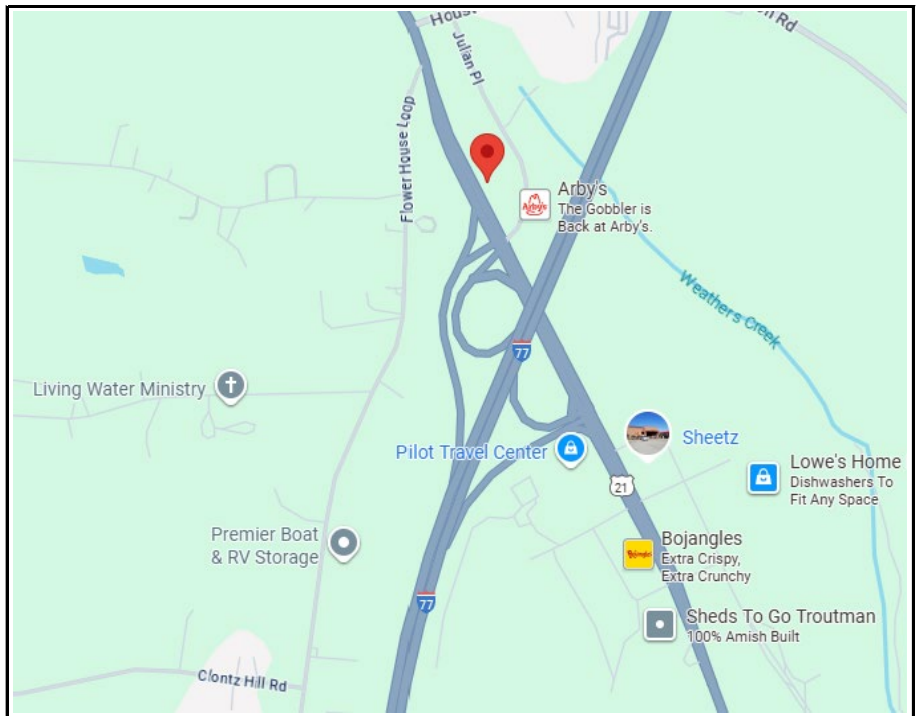

NC150S

TROUTMAN, NC

Board ID:	NC150S
Size:	H10' x W36'
Orientation:	Facing South
Weekly +18 Imp:	26,818
Geopath ID:	50685647
Slots:	8sec / 8slots
Lat/Long:	35.676722, -80.857528
Material:	Digital

Hwy-21 / Charlotte Hwy Troutman DIGITAL

Hwy-21, 0.25mile N/o I-77

This beautiful eye catching digital billboard is located on busy Charlotte Hwy off I-77 in the heart Troutman NC. It captures commuters driving north to the newly developed residential neighborhoods .