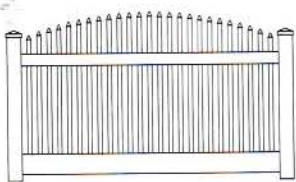

**Wharton Creek
Convex**