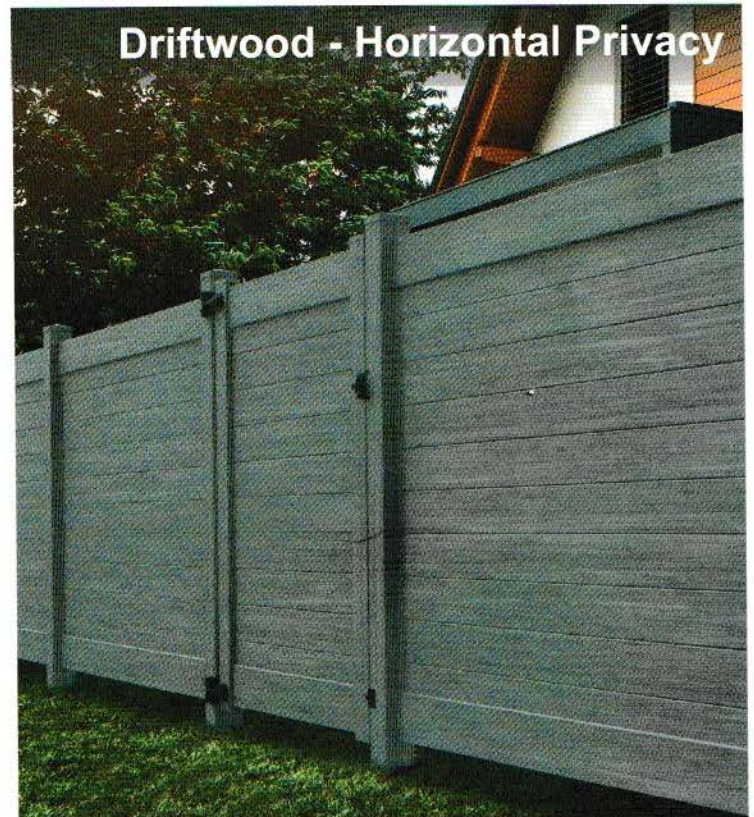

StaySquare®

The StaySquare patented gate design with gate pockets, provides structural integrity that decreases sagging and bending over the years.

SolarGuard®

SolarGuard is a material composition that provides fade resistance* so that your fence products will look good for years to come.

StayStraight®

StayStraight is a unique material composition within vinyl fence rails that provide structural durability helping to decrease bending or sagging over time.

Two Tone Gray Chestertown with Aluminum

SOLID PRIVACY

Two Tone Privacy with Dark Walnut Post & Rails & Weathered Aspen Pickets

PRODUCT FEATURES

- Contemporary, design-forward style
- Matching walk and drive gates
- Made in the USA
- Transferable Limited Lifetime Warranty

Tan Solid Privacy

SOLID PRIVACY

Enjoy the Beauty of Wood Without The Maintenance!

Horizontal Privacy is available in all colors.

DECORATIVE TOP PRIVACY

Driftwood Boardwalk

White or Black Boardwalk top screen available