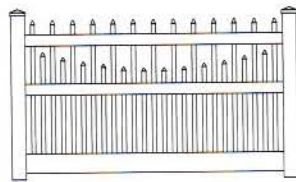

PRODUCT FEATURES

- Wharton Creek - 2" picket spacing, 2" x 6" Standard bottom rail, 2" x 3½" optional bottom rail
- Hopewell - 3½" Standard picket spacing, 1½" tight spacing, 2" x 3½" rails, mid-rail & 2" x 6" bottom rail on 5' & 6' high
- Convex, Scalloped, & Stepped options available
- 1½" Pickets
- Pool code: Closed top is 4'-6' high, open top is 5'-6'
- Matching walk and drive gates

Wharton Creek Stepped

**Wharton Creek
Scalloped**

**Wharton Creek
Convex**

**Wharton Creek
Deluxe**

Pyramid Picket Cap

White

Tan

Adobe