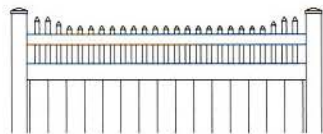

SPINDLE TOP PRIVACY

PRODUCT FEATURES

- StayStraight rails for long-term durability
- Convex, Scalloped, & Stepped top options
- Tongue-and-groove boards
- Matching walk and drive gates
- Made in the USA
- Transferable Limited Lifetime Warranty