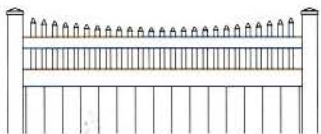

PRODUCT FEATURES

- StayStraight rails for long-term durability
- Convex, Scalloped, & Stepped top options
- Tongue-and-groove boards
- Matching walk and drive gates
- Made in the USA
- Transferable Limited Lifetime Warranty