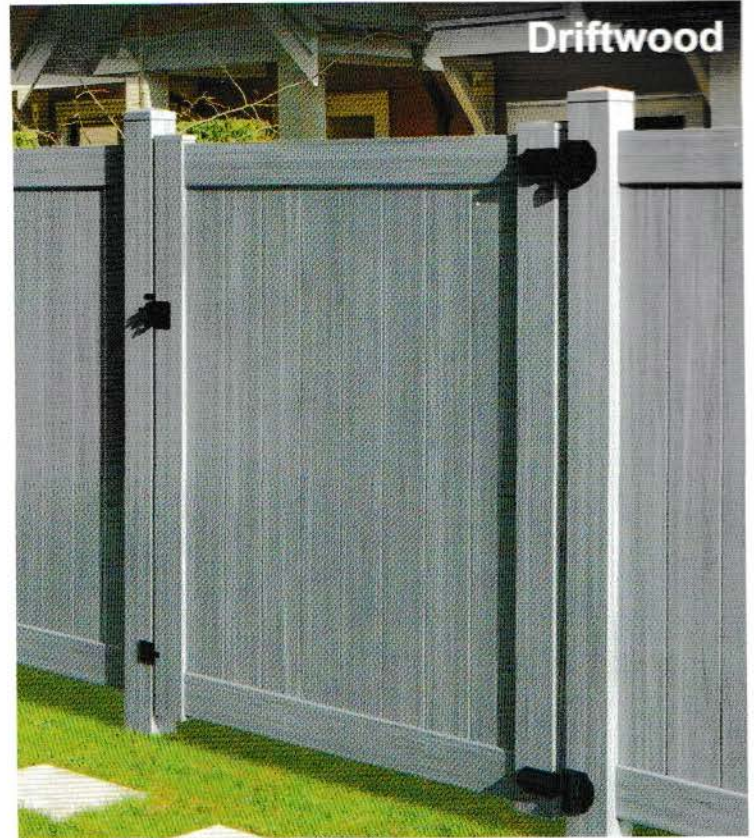

StaySquare®

The StaySquare patented gate design with gate pockets, provides structural integrity that decreases sagging and bending over the years.

SolarGuard®

SolarGuard is a material composition that provides fade resistance* so that your fence products will look good for years to come.

StayStraight®

StayStraight is a unique material composition within vinyl fence rails that provide structural durability helping to decrease bending or sagging over time.

Two Tone Gray Chestertown with Aluminum

SOLID PRIVACY

Two Tone Privacy with Dark Walnut Post & Rails & Weathered Aspen Pickets

PRODUCT FEATURES

- Contemporary, design-forward style
- Matching walk and drive gates
- Made in the USA
- Transferable Limited Lifetime Warranty

Tan Solid Privacy

SOLID PRIVACY

Enjoy the Beauty of Wood Without The Maintenance!

Horizontal Privacy is available in all colors.

DECORATIVE TOP PRIVACY

Driftwood Boardwalk

White or Black Boardwalk top screen available