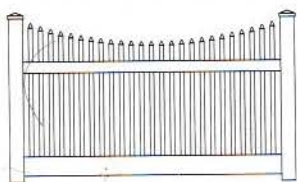

PRODUCT FEATURES

- Wharton Creek - 2" picket spacing, 2" x 6" Standard bottom rail, 2" x 3½" optional bottom rail
- Hopewell - 3½" Standard picket spacing, 1½" tight spacing, 2" x 3½" rails, mid-rail & 2" x 6" bottom rail on 5' & 6' high
- Convex, Scalloped, & Stepped options available
- 1½" Pickets
- Pool code: Closed top is 4'-6' high, open top is 5'-6'
- Matching walk and drive gates

**Wharton Creek
Scalloped**