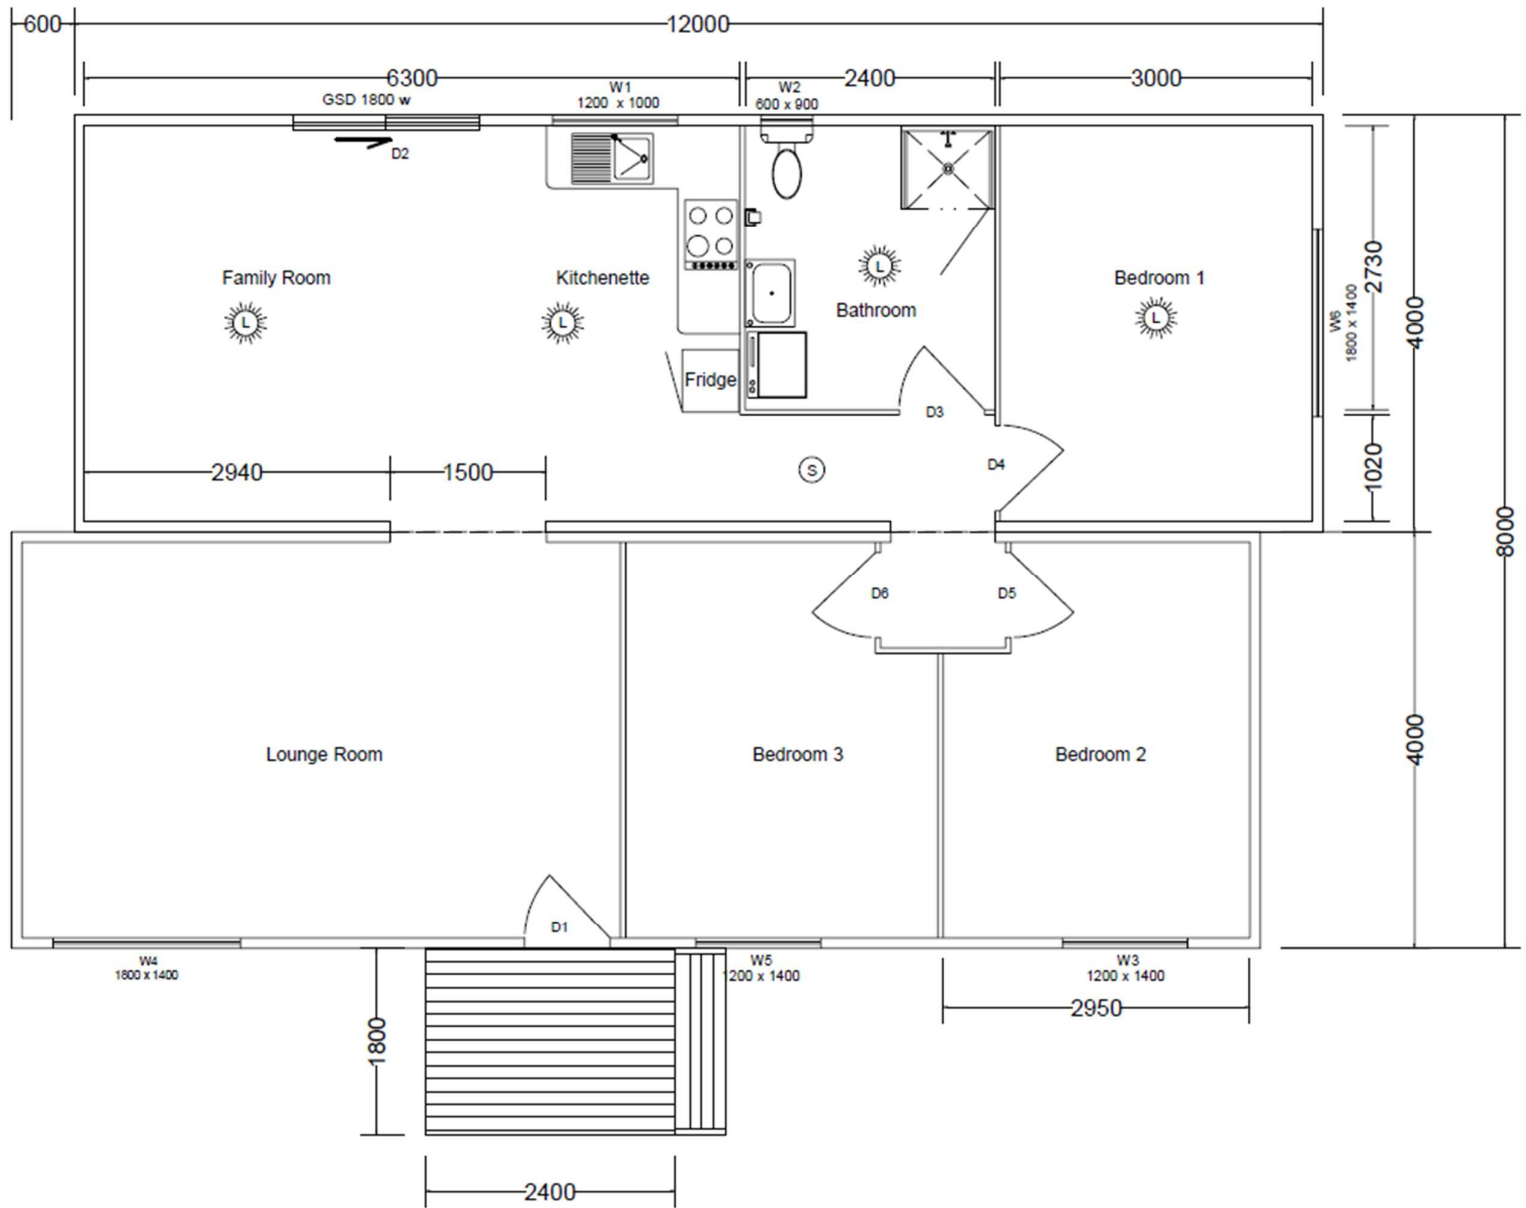

Bushmaster

Transportable Home

3

1

100.8 m²

12.6m x 8m

TRANSPORTABLES

BUSHMASTER 12.6m x 8m 3 BR Plan

BUSHMASTER 12.6m x 8m 3 BR Elevations

Rear

Left

Front

Right