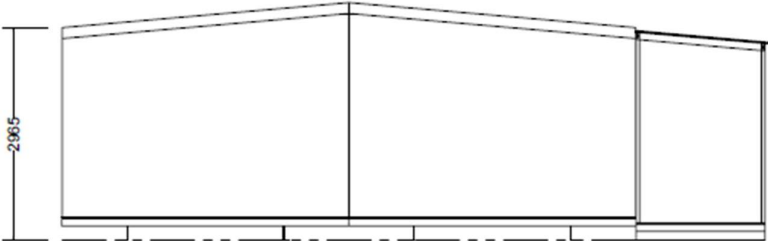

Bushmaster

Transportable Home

3

1

100.8 m²

12.6m x 8m

TRANSPORTABLES

BUSHMASTER 12.6m x 8m 3 BR Plan

BUSHMASTER 12.6m x 8m 3 BR Elevations

Rear

Left

Front

Right