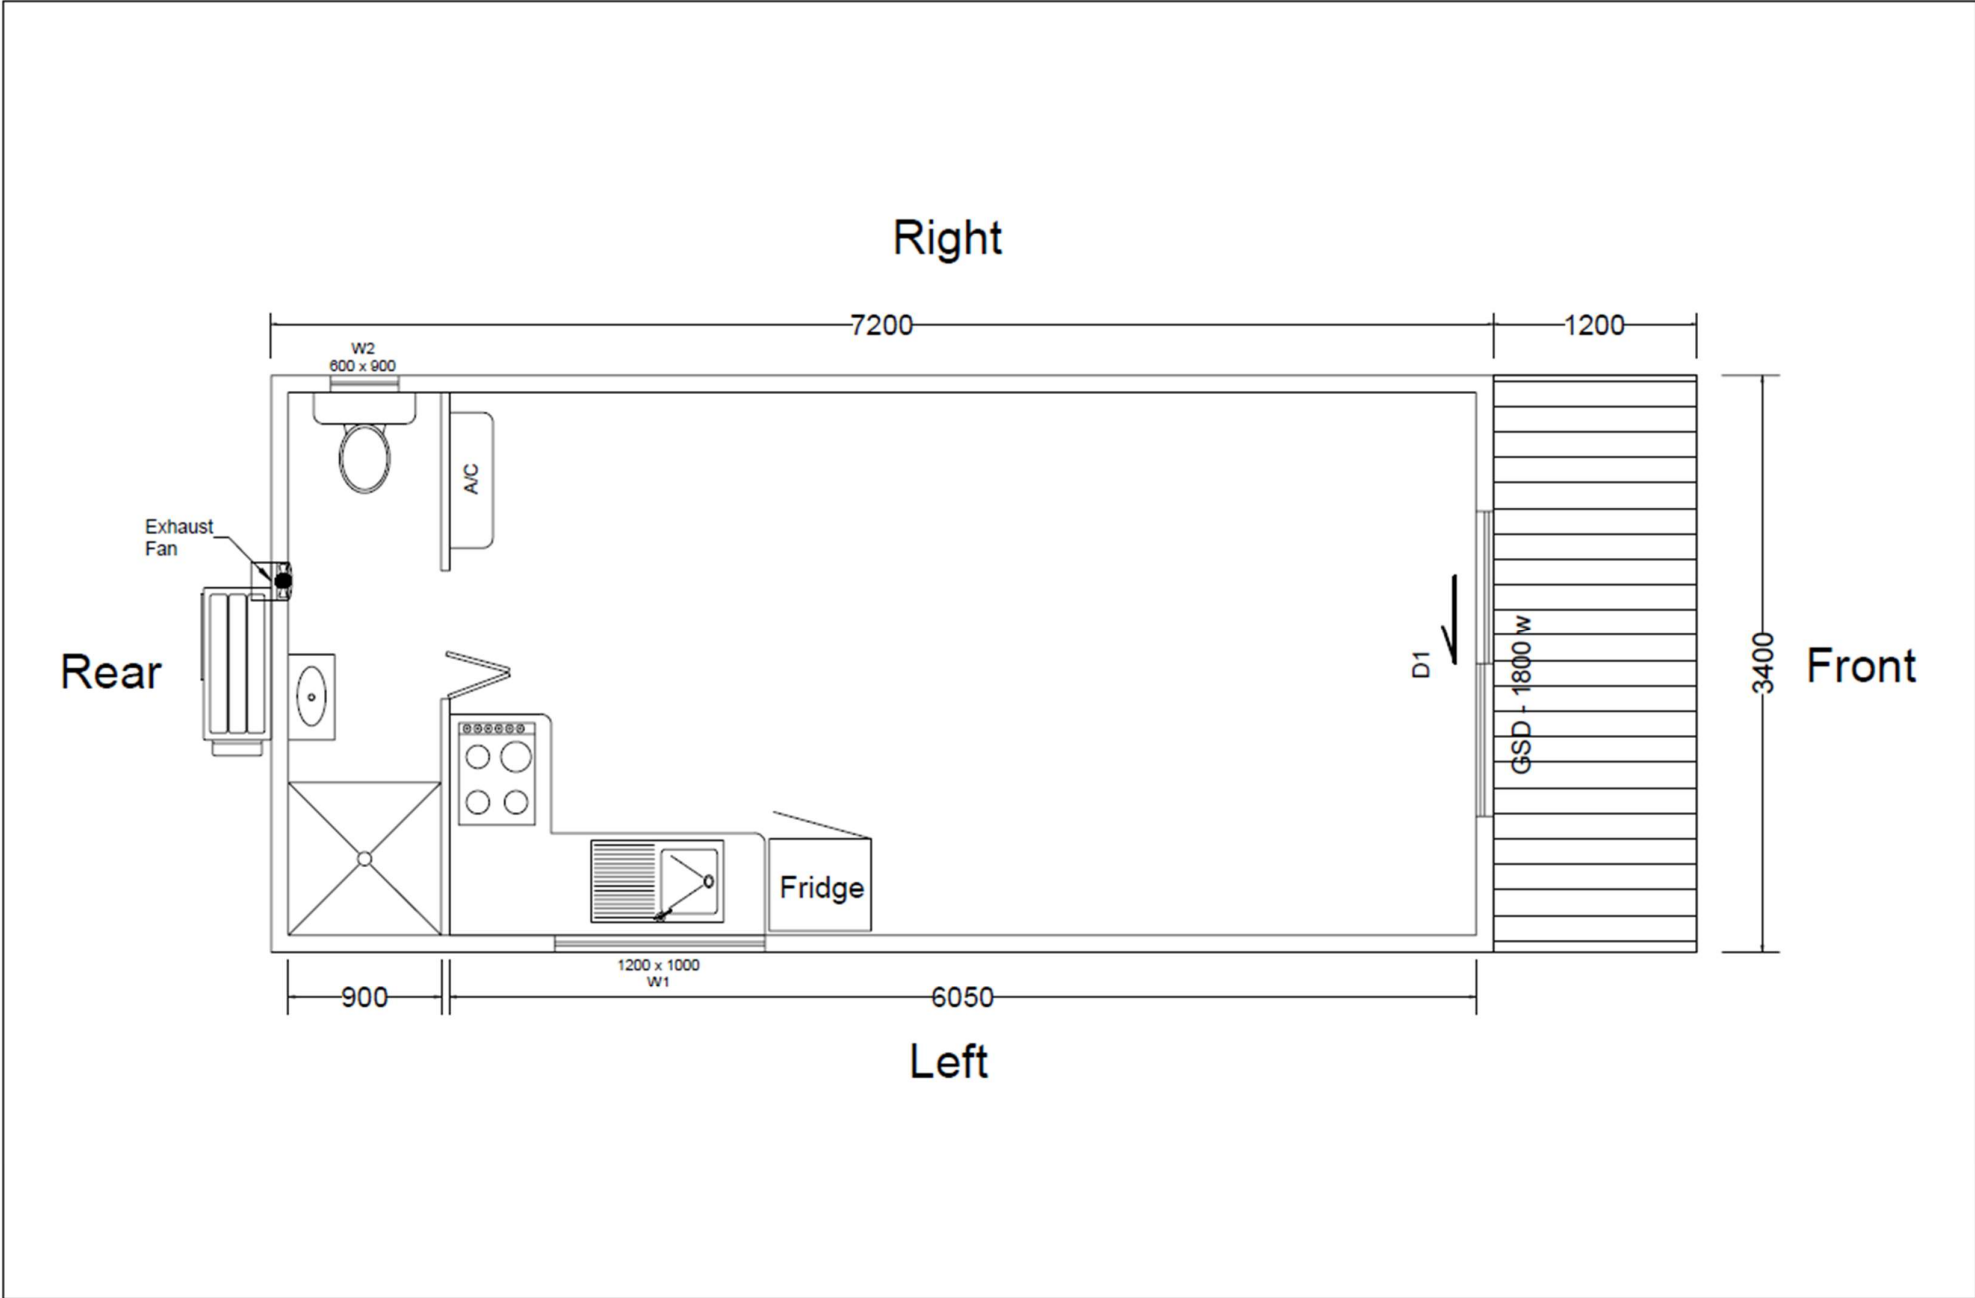

Studio

Transportable Home

--

1

28.56 m²

8.4m x 3.4m

Studio 8.4m x 3.4m Plan

Studio 8.4m x 3.4m Elevations

Left

Front

Right

Rear