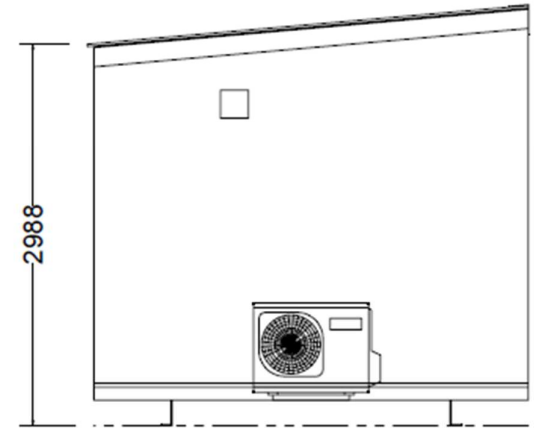

Studio 8.4m x 3.4m Elevations

Rear