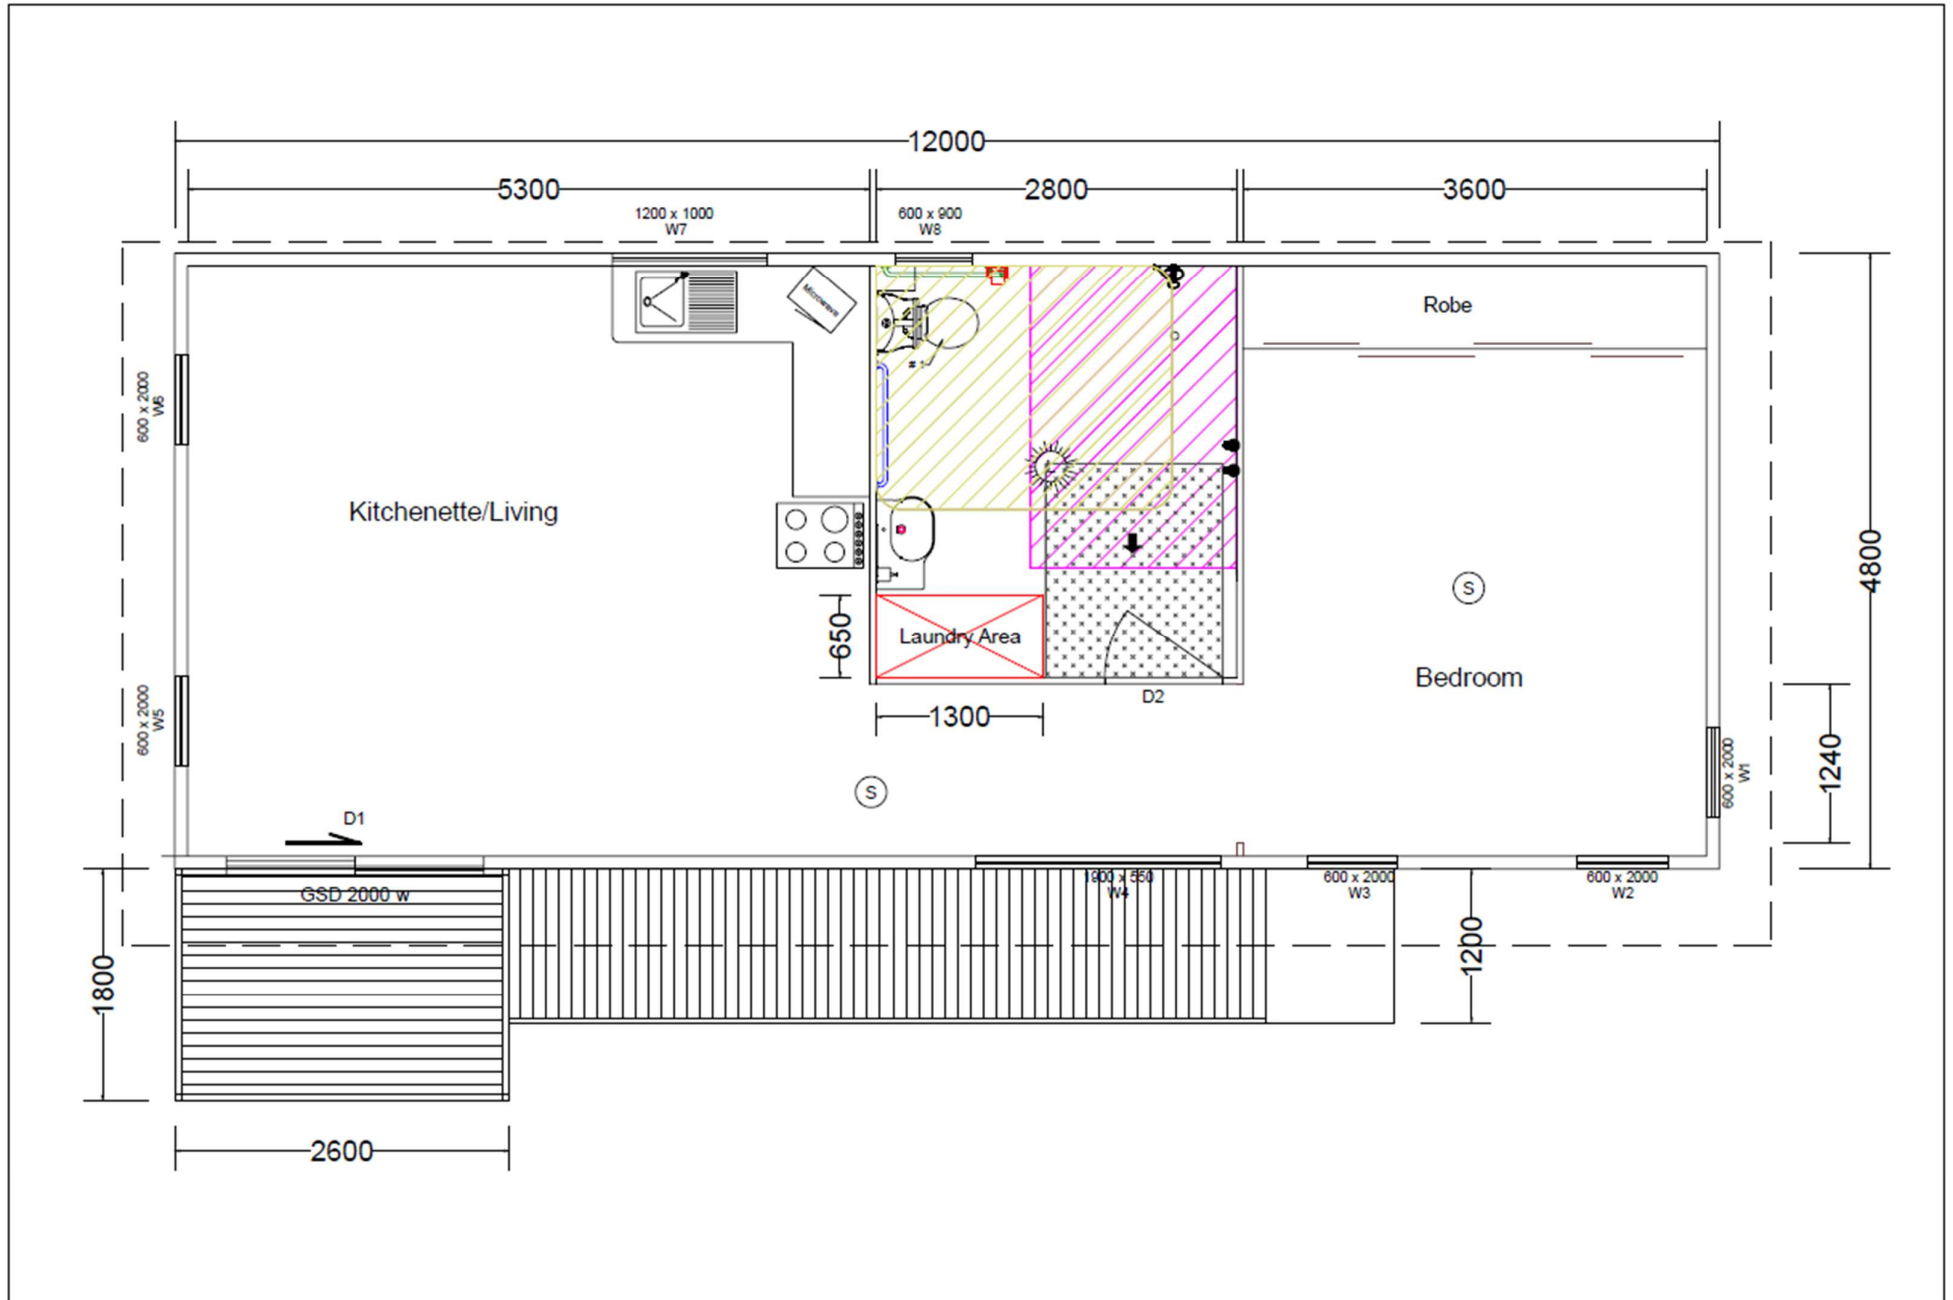

Access Friendly

Transportable Home

1

1

60 m²

12m x 5m

Access Friendly 1BR 12m x 4.8m - Plan

Access Friendly 1BR 12m x 4.8m - Elevations

Rear

Left

Front

Right