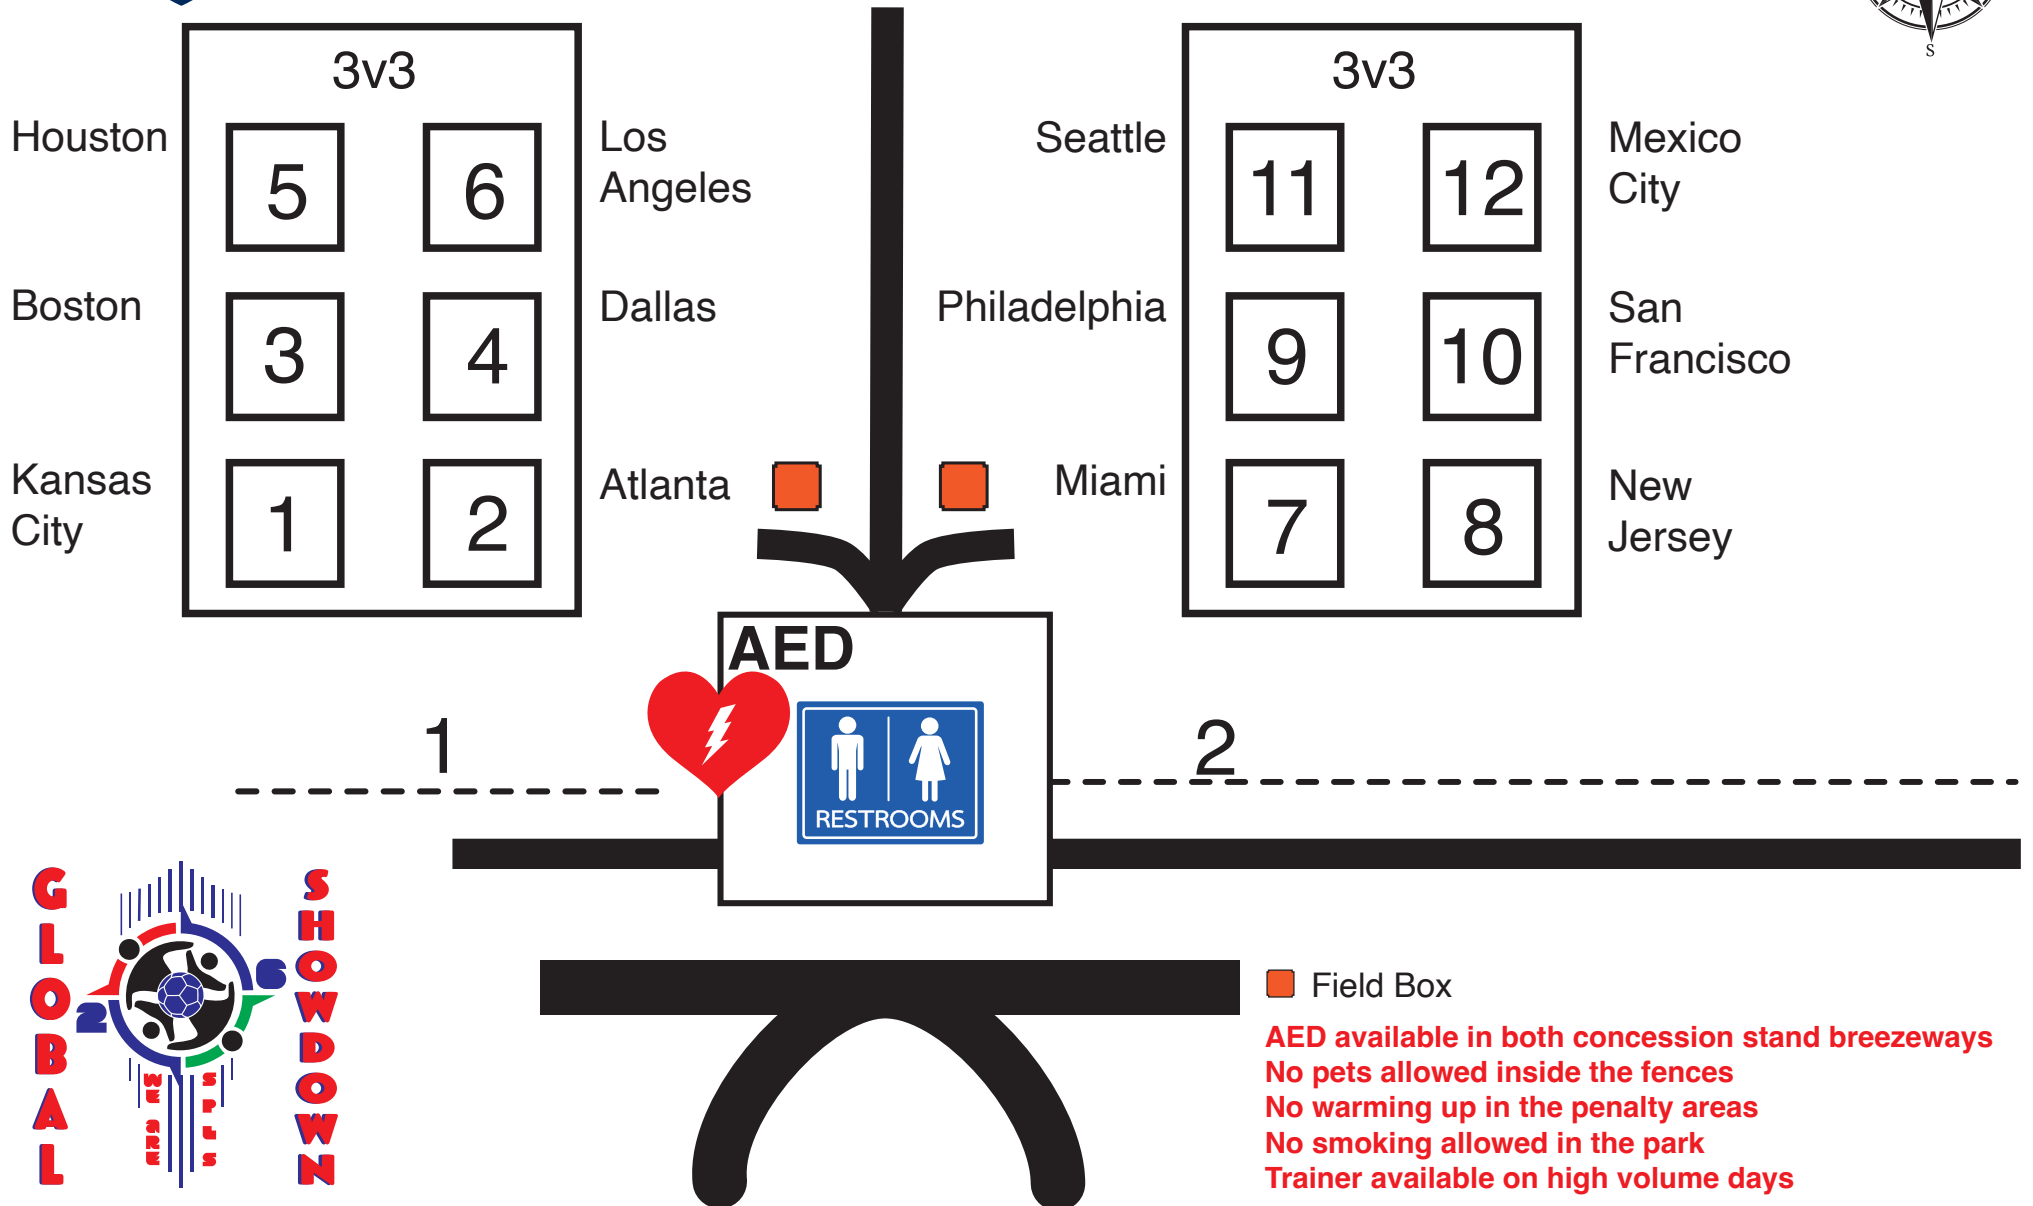

Sporting Lee's Summit
Legacy Park Soccer Venue
Colbern and Blackwell Roads

Field Box

AED available in both concession stand breezeways
No pets allowed inside the fences
No warming up in the penalty areas
No smoking allowed in the park
Trainer available on high volume days