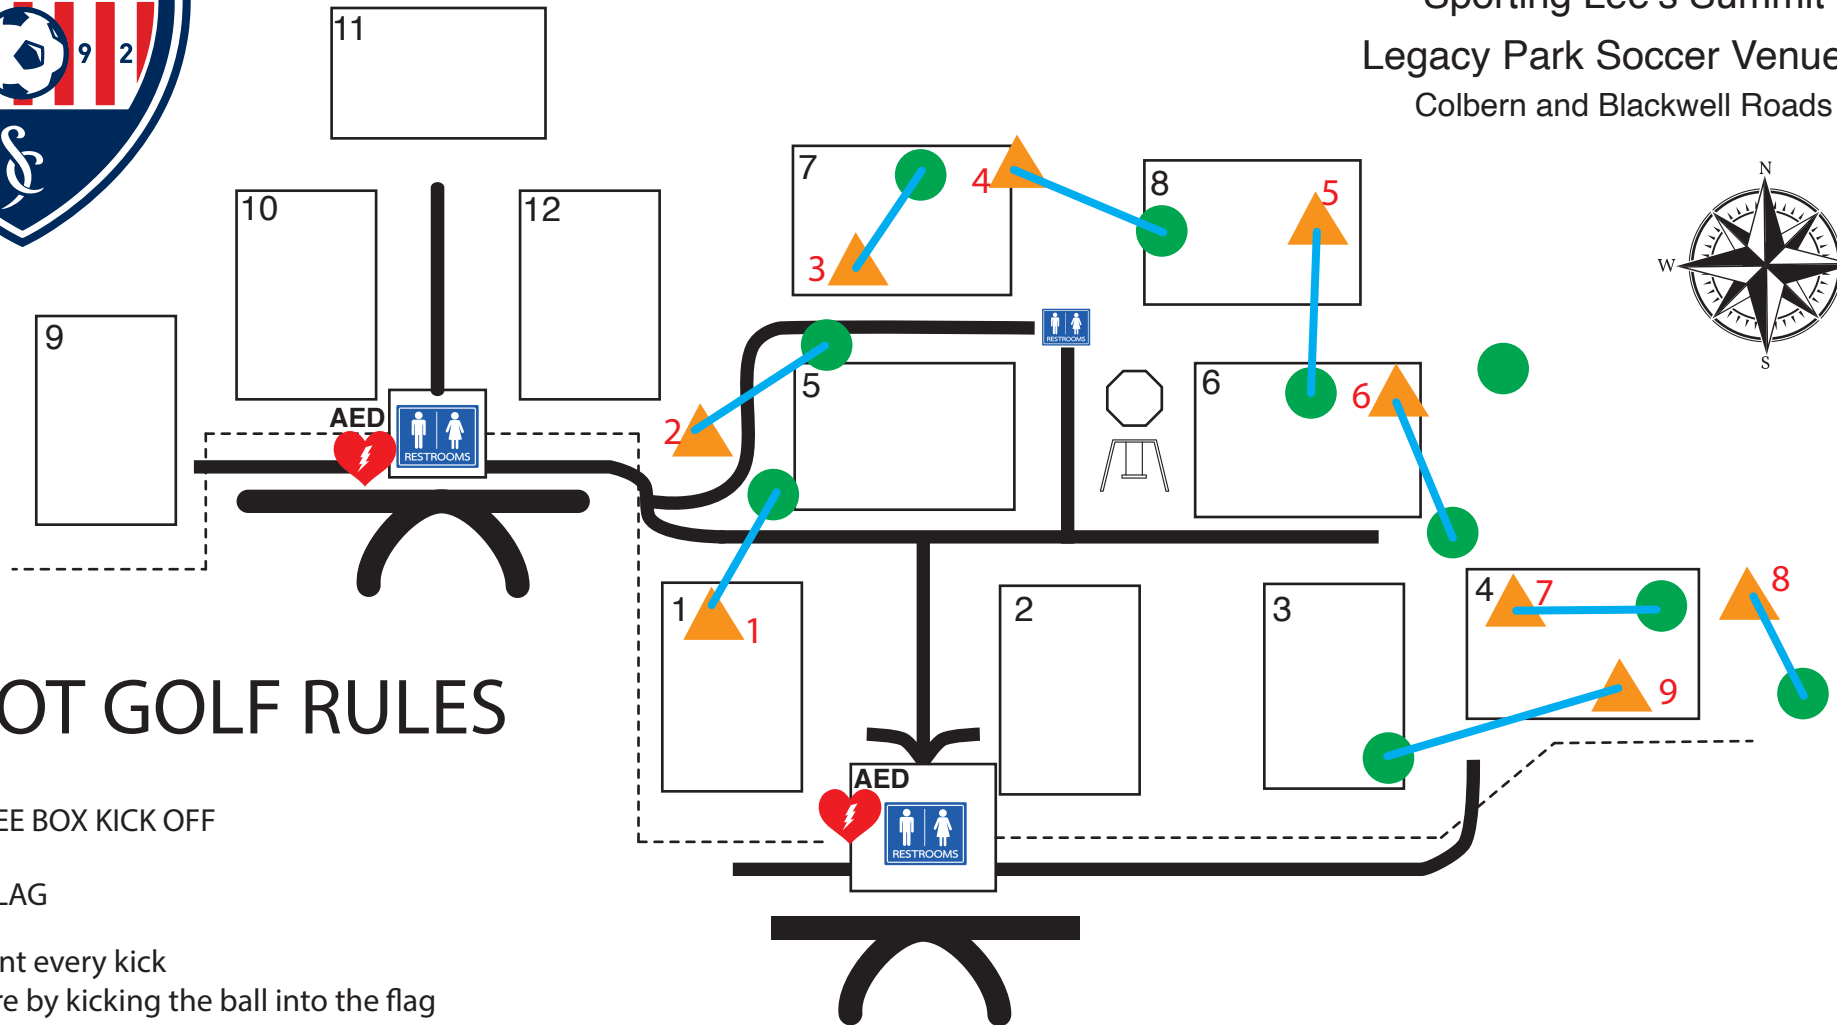

Sporting Lee's Summit  
Legacy Park Soccer Venue  
Colbern and Blackwell Roads

## FOOT GOLF RULES

 TEE BOX KICK OFF

 FLAG

1. Count every kick
2. Score by kicking the ball into the flag

**AED available in both concession stand breezeways**  
**No pets allowed inside the fences**  
**No warming up in the penalty areas**  
**No smoking allowed in the park**  
**Trainer available on high volume days**