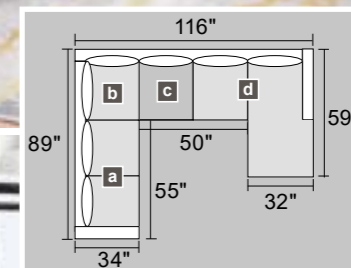

5-PC SECTIONAL (OTTOMAN INCLUDED)

NEW

DARK GRAY

SLATE BLACK

NEW

LIGHT GRAY

SLATE GRAY

DESCRIPTION	DIMENSION	UPHOLSTERY
a LAF ONE-ARM LOVESEAT W/ USB PORTS	55" x 34" x 36" H	CHENILLE
b CORNER WEDGE	34" x 34" x 36" H	
c ARMLESS CHAIR	25" x 34" x 36" H	
d RAF ONE-ARM LOVESEAT W/ CHAISE	55" x 59" x 36" H	
e COCKTAIL OTTOMAN	25" x 25" x 19" H	** 3 ACCENT PILLOWS INCLUDED **

DESCRIPTION	DIMENSION	UPHOLSTERY
a LAF ONE-ARM LOVESEAT W/ USB PORTS	55" x 34" x 36" H	CHENILLE
b CORNER WEDGE	34" x 34" x 36" H	
c ARMLESS CHAIR	25" x 34" x 36" H	
d RAF ONE-ARM LOVESEAT W/ CHAISE	55" x 59" x 36" H	
e COCKTAIL OTTOMAN	25" x 25" x 19" H	** 3 ACCENT PILLOWS INCLUDED **