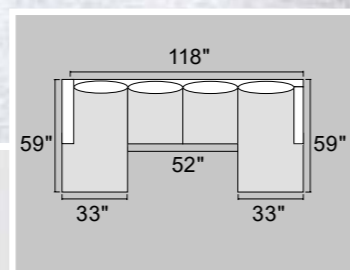

B F8334 3-PC SECTIONAL SOFA

DARK GRAY

DESCRIPTION	DIMENSION	UPHOLSTERY
3-PC SECTIONAL SOFA:		FUR-LIKE JUMBO CORDUROY
RAF CHAISE	33" x 59" x 34" H	
ARMLESS LOVESEAT	52" x 33" x 34" H	
LAF CHAISE	33" x 59" x 34" H