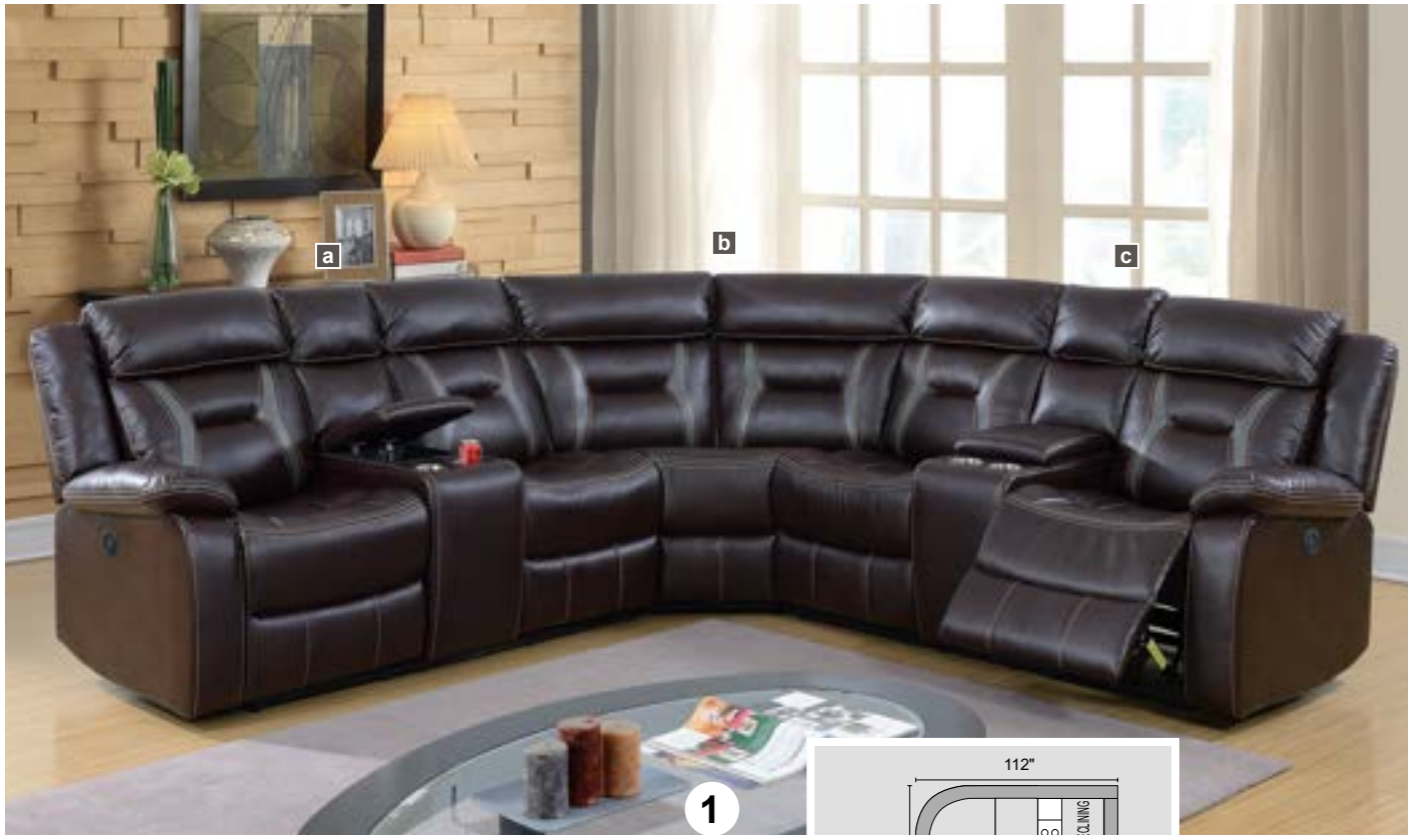

DESCRIPTION / DIMENSION
3-PC RECLINING SECTIONAL SET:
a LAF ARM LOVESEAT W/ ONE RECLINER & CONSOLE
66" x 38" x 40" H
b CORNER WEDGE
16" - 67" x 41" x 40" H
c RAF ARM LOVESEAT W/ ONE RECLINER & CONSOLE
66" x 38" x 40" H

MANUAL MECHANISM
1 F6649 **2** F6650
POWER MECHANISM & USB CHARGER
1 F86610 **2** F86611

UPHOLSTERY
GEL LEATHERETTE

1 DARK BROWN **2** GRAY