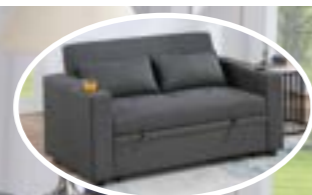

CONVERTIBLE SOFA

F8533
CONVERTIBLE SOFA W/ 2 ACCENT PILLOWS:
59" x 34" x 33" H

SOFA (UP) W/ PULL-OUT BED
59" x 61" x 33" H
SOFA (FLAT) W/ PULL-OUT BED
59" x 70" x 26" H

CHARCOAL POLYFIBER