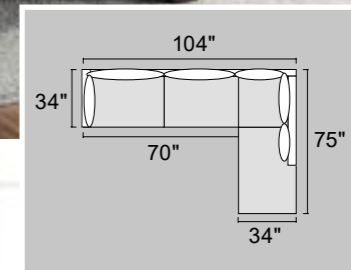

3-PC SECTIONAL (OTTOMAN INCLUDED)

DESCRIPTION	DIMENSION	UPHOLSTERY
3-PC SECTIONAL SOFA W/ 2 ACCENT PILLOWS:		LINEN-LIKE FABRIC
RAF CHAISE	71" x 31" x 34" H	
LAF SOFA W/ 2 CUP HOLDERS	67" x 30" x 34" H	
STORAGE OTTOMAN	29" x 20" x 18" H	

DESCRIPTION	DIMENSION	UPHOLSTERY
3-PC SECTIONAL SOFA W/ 2 ACCENT PILLOWS:		POLYFIBER
REVERSIBLE L/R CHAISE	75" x 34" x 35" H	(LINEN-LIKE FABRIC)
SOFA	70" x 34" x 35" H	
COCKTAIL OTTOMAN	35" x 24" x 19" H