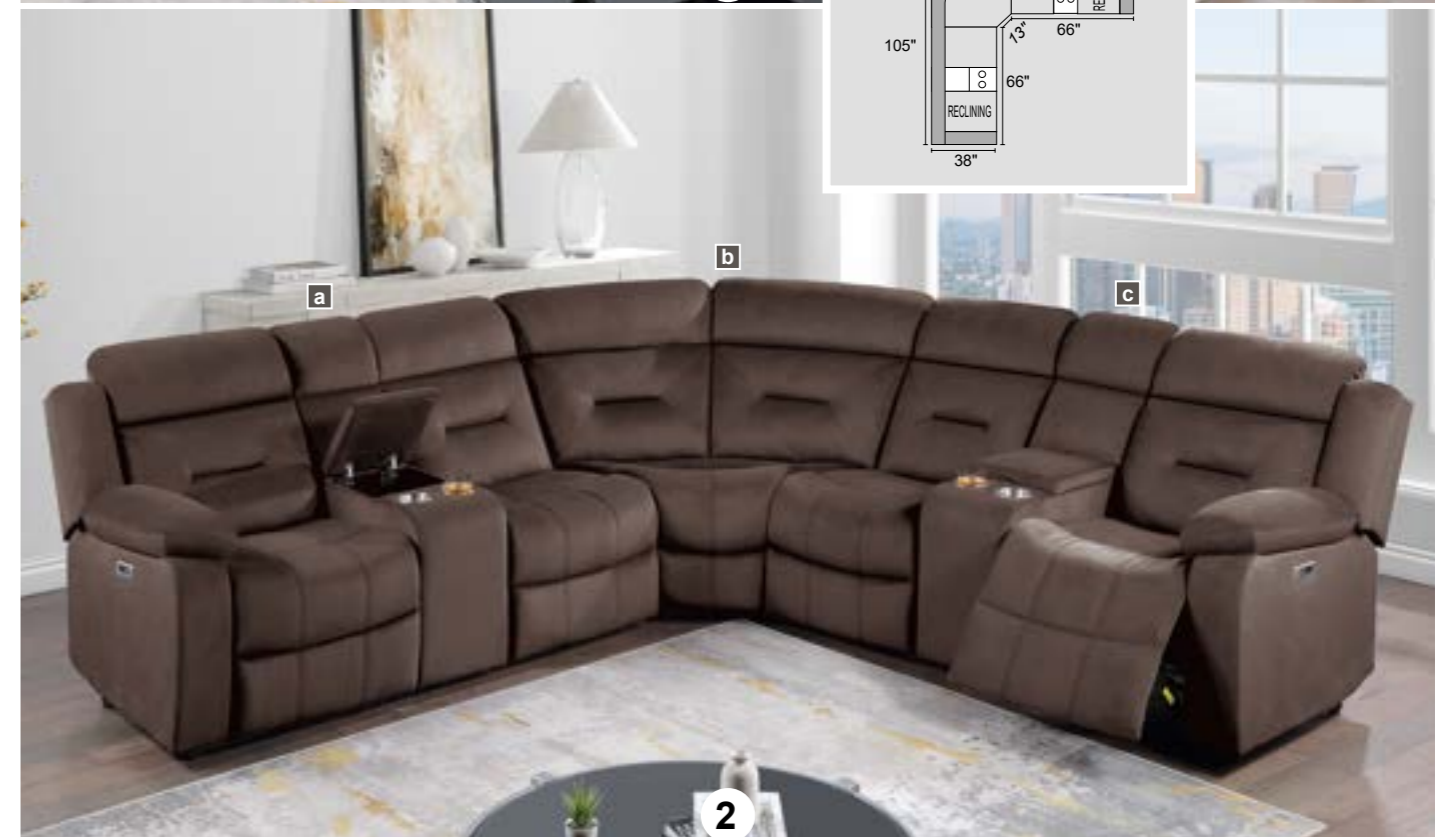

DESCRIPTION / DIMENSION
3-PC RECLINING SECTIONAL SET:

- **a** LAF ARM LOVESEAT W/ ONE RECLINER & CONSOLE
  66" x 38" x 40" H
- **b** CORNER WEDGE
  13" - 63" x 40" x 40" H
- **c** RAF ARM LOVESEAT W/ ONE RECLINER & CONSOLE
  66" x 38" x 40" H

MANUAL MECHANISM

- 1 F8144
- 2 F8146

UPHOLSTERY
VELVET