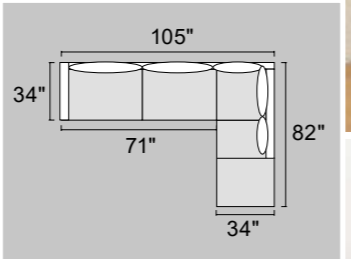

3-PC SECTIONAL (OTTOMAN INCLUDED)

NEW