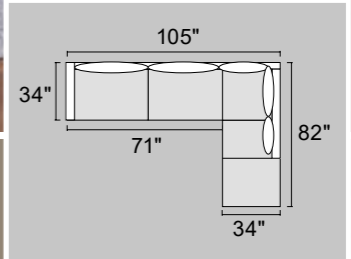

COFFEE

DESCRIPTION	DIMENSION	UPHOLSTERY
3-PC SECTIONAL SOFA W/ 2 ACCENT PILLOWS:		FUR-LIKE JUMBO CORDUROY
REVERSIBLE L/R CHAISE	82" x 34" x 35" H	
SOFA W/ BUILT-IN SHELF	71" x 34" x 35" H	
STORAGE OTTOMAN	32" x 24" x 19" H