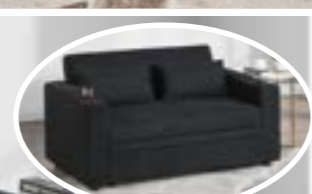

W/ 2 CUP HOLDERS

F8548
CONVERTIBLE SOFA W/ 2 ACCENT PILLOWS:
 59" x 34" x 33" H

SOFA (UP) W/ PULL-OUT BED
 59" x 61" x 33" H
 SOFA (FLAT) W/ PULL-OUT BED
 59" x 70" x 26" H

BEIGE CORDUROY

W/ 2 CUP HOLDERS & USB PORTS