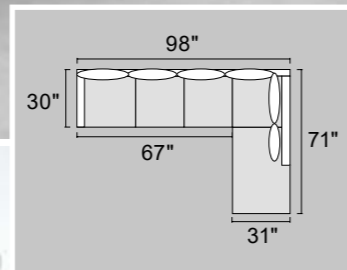

3-PC SECTIONAL (OTTOMAN INCLUDED)

DESCRIPTION	DIMENSION	UPHOLSTERY
3-PC SECTIONAL SOFA W/ 2 ACCENT PILLOWS:		LINEN-LIKE FABRIC
RAF CHAISE	71" x 31" x 34" H	
LAF SOFA W/ 2 CUP HOLDERS	67" x 30" x 34" H	
STORAGE OTTOMAN	29" x 20" x 18" H	

DESCRIPTION	DIMENSION	UPHOLSTERY
3-PC SECTIONAL SOFA W/ 2 ACCENT PILLOWS:		POLYFIBER
REVERSIBLE L/R CHAISE	75" x 34" x 35" H	(LINEN-LIKE FABRIC)
SOFA	70" x 34" x 35" H	
COCKTAIL OTTOMAN	35" x 24" x 19" H