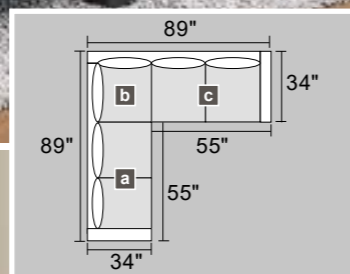

4-PC SECTIONAL (OTTOMAN INCLUDED)

NEW

SLATE BLACK

NEW

DARK BLUE

DESCRIPTION	DIMENSION	UPHOLSTERY
a LAF ONE-ARM LOVESEAT w/ USB PORTS	55" x 34" x 36" H	CHENILLE
b CORNER WEDGE	34" x 34" x 36" H	
c RAF ONE-ARM LOVESEAT	55" x 34" x 36" H	
d COCKTAIL OTTOMAN	25" x 25" x 19" H	** 2 ACCENT PILLOWS INCLUDED **

NEW

BLACK

NEW

GUNMETAL

DESCRIPTION	DIMENSION	UPHOLSTERY
a LAF ONE-ARM LOVESEAT	65" x 34" x 35" H	CHENILLE
b CORNER WEDGE	34" x 34" x 35" H	
c RAF ONE-ARM LOVESEAT	65" x 34" x 35" H	
d COCKTAIL OTTOMAN	29" x 29" x 19" H	** 2 ACCENT PILLOWS INCLUDED **