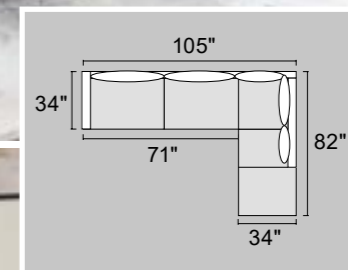

3-PC SECTIONAL (OTTOMAN INCLUDED)

DESCRIPTION
3-PC SECTIONAL SOFA W/ 2 ACCENT PILLOWS:
REVERSIBLE L/R CHAISE
SOFA W/ USB PORTS
STORAGE OTTOMAN

DIMENSION
82" x 34" x 35" H
71" x 34" x 35" H
32" x 24" x 19" H

UPHOLSTERY
WIDE-WELT CORDUROY

DESCRIPTION
3-PC SECTIONAL SOFA W/ 2 ACCENT PILLOWS:
REVERSIBLE L/R CHAISE
SOFA W/ USB PORTS
STORAGE OTTOMAN

DIMENSION
82" x 34" x 35" H
71" x 34" x 35" H
32" x 24" x 19" H

UPHOLSTERY
FUR-LIKE CORDUROY