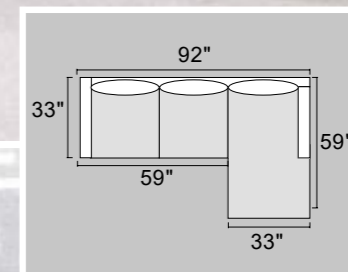

#183: 6-PC SET
(F8381 x 1 + F8383 x 2 + F8386 x 1 + F8387 x 2)

DARK GRAY

B F8324 ALL-IN-ONE SECTIONAL SOFA

LIGHT GRAY

DESCRIPTION	DIMENSION	UPHOLSTERY
ALL-IN-ONE SECTIONAL SOFA:		WIDE-WELT CORDUROY
RAF CHAISE	59" x 33" x 34" H	
LAF SOFA	59" x 33" x 34" H	