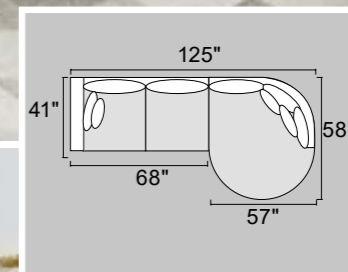

A F8457 2-PC SECTIONAL SOFA