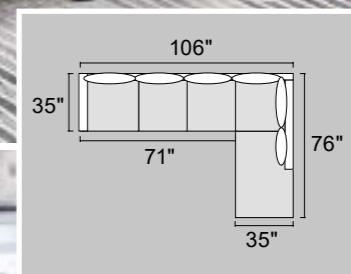

DIMENSION
 76" x 35" x 35" H
 71" x 35" x 35" H
 38" x 26" x 19" H

UPHOLSTERY
 CORDUROY

3-PC SECTIONAL (OTTOMAN INCLUDED)

A F8300 3-PC SECTIONAL SOFA

BLACK

C F8453 3-PC SECTIONAL SOFA

DARK GRAY

B F8301 3-PC SECTIONAL SOFA