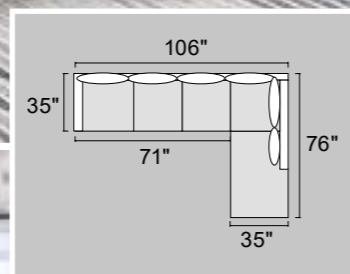

DIMENSION
 76" x 35" x 35" H
 71" x 35" x 35" H
 38" x 26" x 19" H

UPHOLSTERY
 CORDUROY

3-PC SECTIONAL (OTTOMAN INCLUDED)

A F8300 3-PC SECTIONAL SOFA

BLACK

C F8453 3-PC SECTIONAL SOFA

DARK GRAY

B F8301 3-PC SECTIONAL SOFA