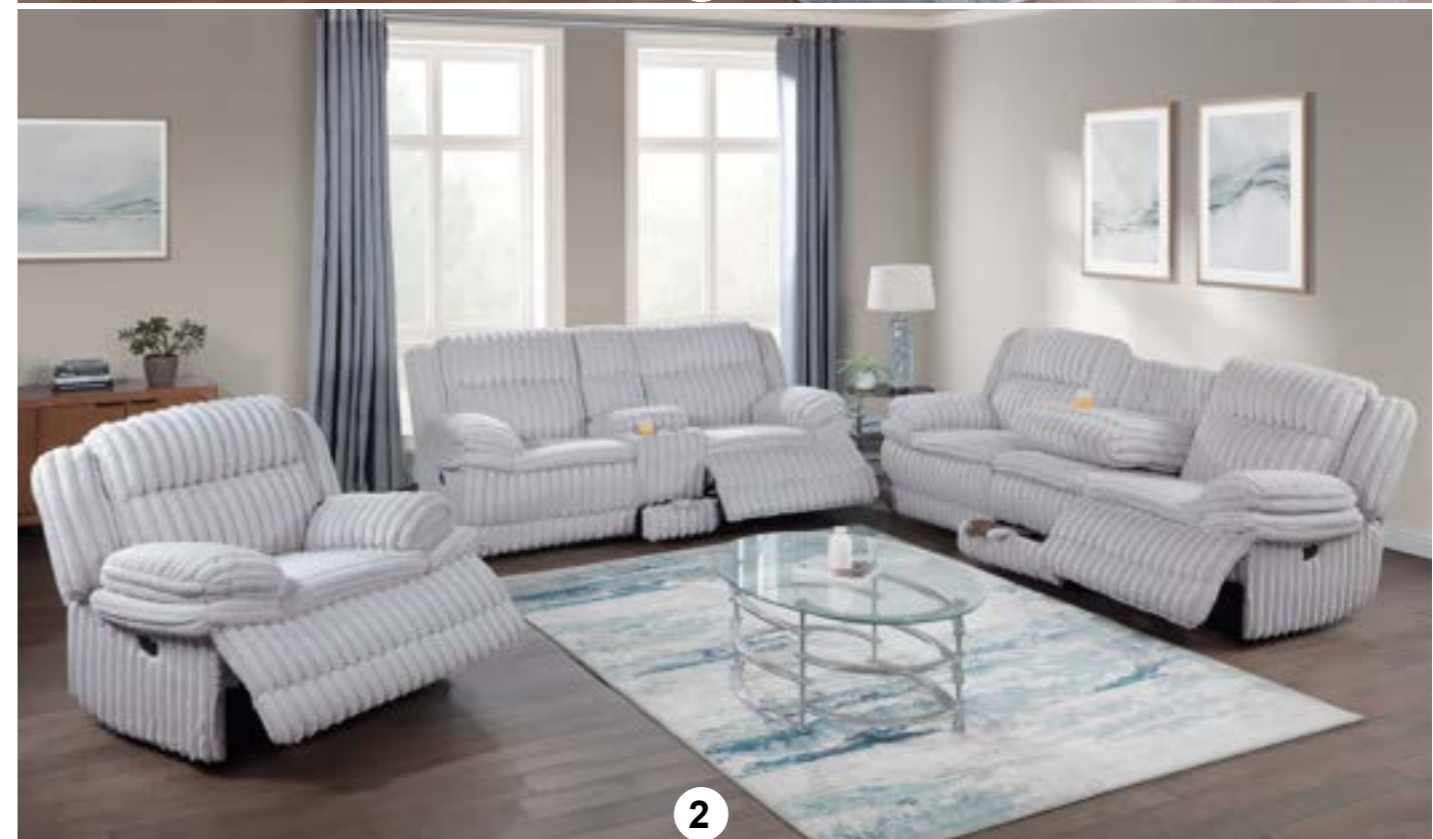

MANUAL MECHANISM

COLOR	GLIDER	LOVESEAT	SOFA
1	F6697	F6695	F6696
2	F6713	F6711	F6712

UPHOLSTERY

PADDED SUEDE

CHOCOLATE

NEW

DESCRIPTION / DIMENSION

RECLINER	36" x 38" x 40" H
LOVESEAT W/ CONSOLE	72" x 38" x 40" H
SOFA	83" x 38" x 40" H