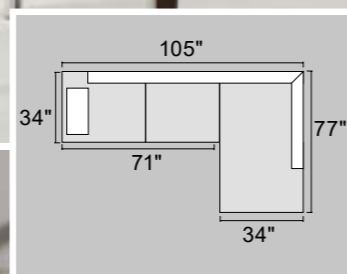

DIMENSION
57" x 58" x 34" H
68" x 41" x 34" H

UPHOLSTERY
WIDE-WELT CORDUROY

2-PC SECTIONAL (FLIP UP HEADREST)

A F7310 2-PC SECTIONAL SOFA

BLACK

A F6984 2-PC SECTIONAL SOFA

LIGHT GRAY

B F7320 2-PC SECTIONAL SOFA