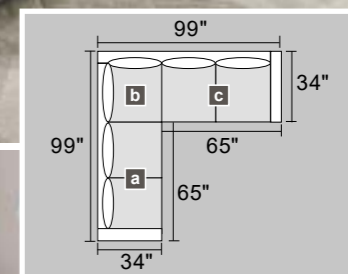

D F8891 4-PC SECTIONAL SOFA (a + b + c + d)