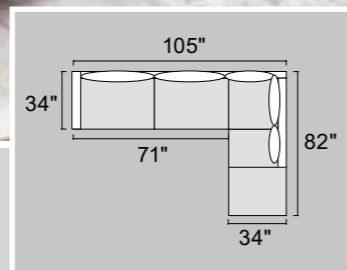

3-PC SECTIONAL (OTTOMAN INCLUDED)

DESCRIPTION
3-PC SECTIONAL SOFA W/ 2 ACCENT PILLOWS:
REVERSIBLE L/R CHAISE
SOFA W/ USB PORTS
STORAGE OTTOMAN

DIMENSION
82" x 34" x 35" H
71" x 34" x 35" H
32" x 24" x 19" H

UPHOLSTERY
WIDE-WELT CORDUROY

DESCRIPTION
3-PC SECTIONAL SOFA W/ 2 ACCENT PILLOWS:
REVERSIBLE L/R CHAISE
SOFA W/ USB PORTS
STORAGE OTTOMAN

DIMENSION
82" x 34" x 35" H
71" x 34" x 35" H
32" x 24" x 19" H

UPHOLSTERY
FUR-LIKE CORDUROY