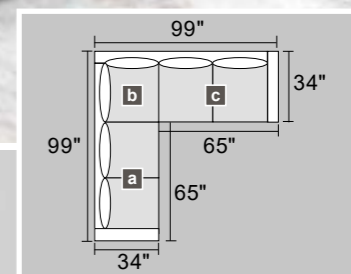

B F8490 4-PC SECTIONAL SOFA (a + b + c + d)

CAMEL

DESCRIPTION	DIMENSION	UPHOLSTERY
a LAF ONE-ARM LOVESEAT	65" x 34" x 35" H	WIDE-WELT CORDUROY
b CORNER WEDGE	34" x 34" x 35" H	
c RAF ONE-ARM LOVESEAT	65" x 34" x 35" H	
d COCKTAIL OTTOMAN	29" x 29" x 19" H	

** USB PORTS
** 2 ACCENT PILLOWS INCLUDED **