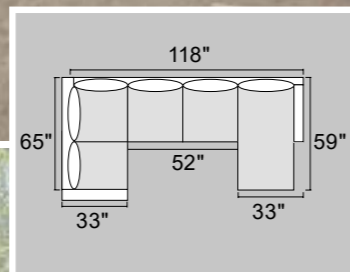

3-PC SECTIONAL

NEW