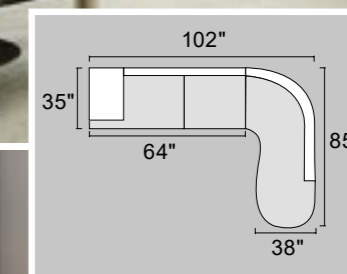

DIMENSION
57" x 58" x 34" H
68" x 41" x 34" H

UPHOLSTERY
WIDE-WELT CORDUROY

2-PC SECTIONAL (FLIP UP HEADREST)

A F7310 2-PC SECTIONAL SOFA

BLACK

A F6984 2-PC SECTIONAL SOFA

LIGHT GRAY

B F7320 2-PC SECTIONAL SOFA