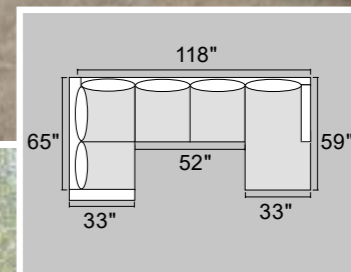

3-PC SECTIONAL

NEW

MOCHA

NEW

BLUE

DESCRIPTION	DIMENSION	UPHOLSTERY
3-PC SECTIONAL SOFA:		WAFFLE SUEDE
REVERSIBLE L/R CHAISE	33" x 59" x 34" H	
ARMLESS LOVESEAT	52" x 33" x 34" H	
ONE-ARM CHAIR W/ CORNER WEDGE	65" x 33" x 34" H	

NEW

BLACK

NEW

LIGHT BROWN

DESCRIPTION	DIMENSION	UPHOLSTERY
3-PC SECTIONAL SOFA:		CHENILLE
RAF CHAISE	33" x 59" x 34" H	
ARMLESS LOVESEAT	52" x 33" x 34" H	
LAF ONE-ARM CHAIR W/ CORNER WEDGE	65" x 33" x 34" H