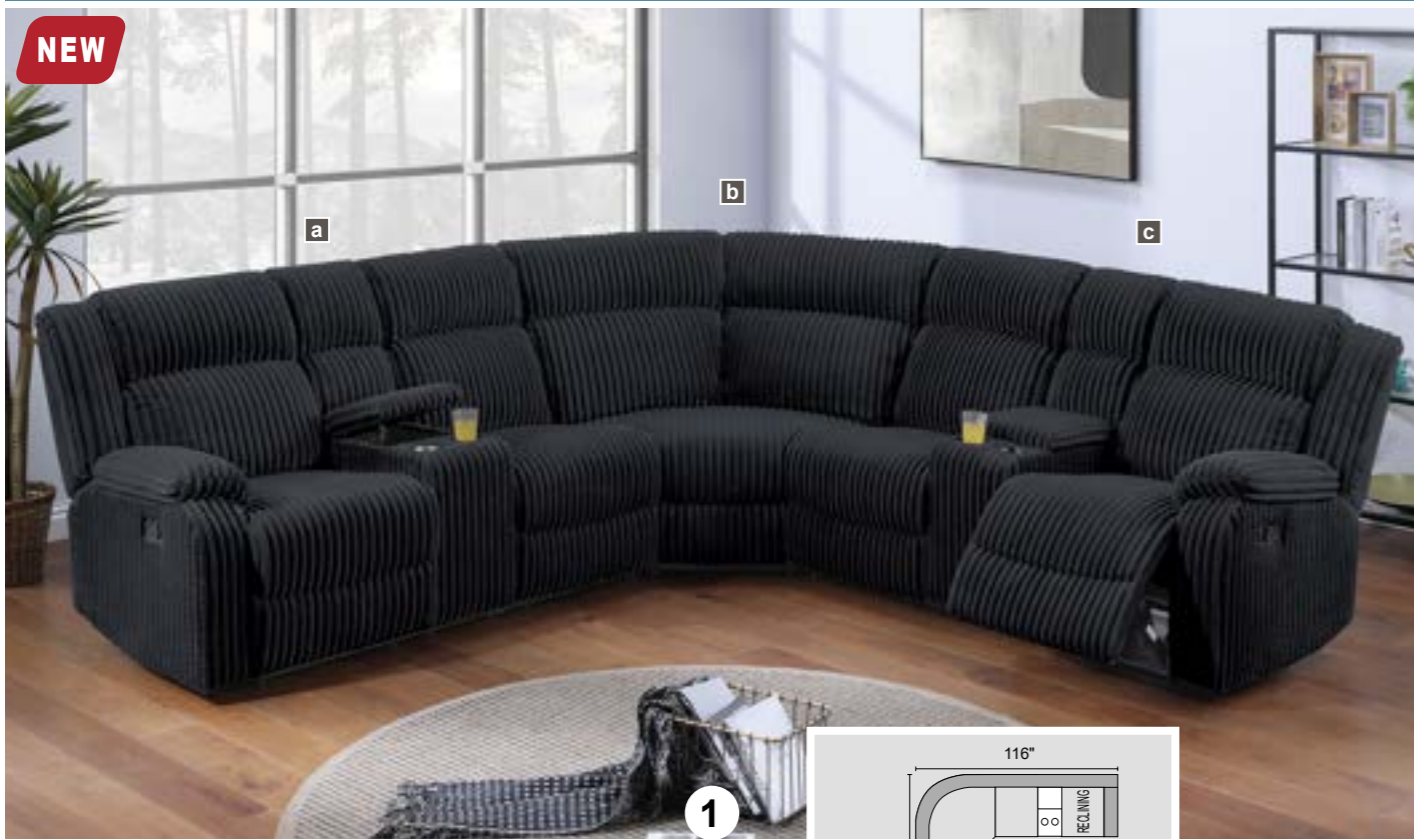

MOTION SECTIONAL (MANUAL & POWER)

NEW

DESCRIPTION / DIMENSION
3-PC RECLINING SECTIONAL SET:
a LAF ARM LOVESEAT W/ ONE RECLINER & CONSOLE
65" x 37" x 41" H
b CORNER WEDGE
16" - 66" x 39" x 41" H
c RAF ARM LOVESEAT W/ ONE RECLINER & CONSOLE
65" x 37" x 41" H

MANUAL MECHANISM
1 F8170 **2** F8127
POWER MECHANISM & USB CHARGER
1 F86640 **2** F86634

UPHOLSTERY
FUR-LIKE CORDUROY

1 BLACK **2** SMOKE