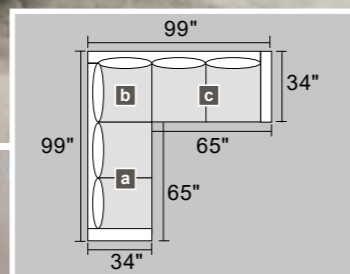

B F8303 4-PC SECTIONAL SOFA (a + b + c + d)