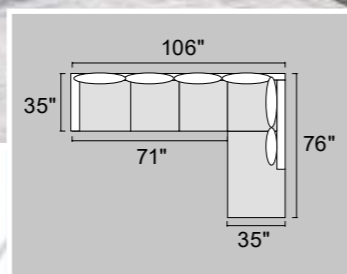

3-PC SECTIONAL (OTTOMAN INCLUDED)

DESCRIPTION
3-PC SECTIONAL SOFA W/ 2 ACCENT PILLOWS:
RAF CHAISE
LAF SOFA W/ USB PORTS
STORAGE OTTOMAN

DIMENSION
76" x 35" x 35" H
71" x 35" x 35" H
38" x 26" x 19" H

UPHOLSTERY
CORDUROY

DESCRIPTION
3-PC SECTIONAL SOFA W/ 2 ACCENT PILLOWS:
RAF CHAISE
LAF SOFA W/ USB PORTS
STORAGE OTTOMAN

DIMENSION
76" x 35" x 35" H
71" x 35" x 35" H
38" x 26" x 19" H

UPHOLSTERY
CORDUROY