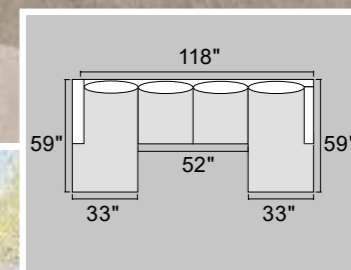

BLACK

B F8395 3-PC SECTIONAL SOFA

LIGHT BROWN

DESCRIPTION	DIMENSION	UPHOLSTERY
3-PC SECTIONAL SOFA:		CHENILLE
RAF CHAISE	33" x 59" x 34" H	
ARMLESS LOVESEAT	52" x 33" x 34" H	
LAF CHAISE	33" x 59" x 34" H