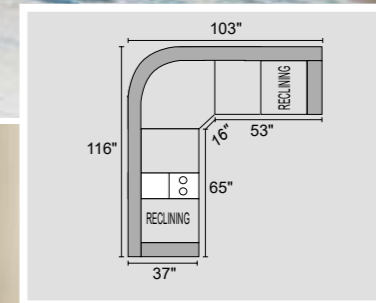

DESCRIPTION / DIMENSION
3-PC RECLINING SECTIONAL SET:

a LAF ARM LOVESEAT W/ ONE RECLINER & CONSOLE
67" x 38" x 41" H

b CORNER WEDGE
12" - 62" x 39" x 41" H

c RAF ARM LOVESEAT W/ ONE RECLINER
54" x 38" x 41" H

MANUAL MECHANISM
1 F6743
2 F6744

UPHOLSTERY
BONDED LEATHER

1 BLACK 2 DARK BROWN