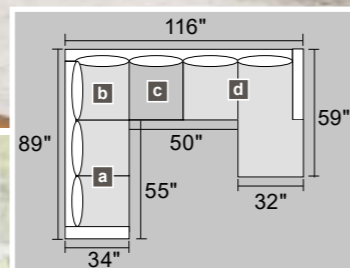

A F8373 5-PC SECTIONAL SOFA (a + b + c + d + e)

SLATE BLACK