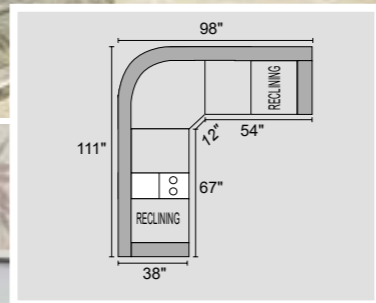

DESCRIPTION / DIMENSION
3-PC RECLINING SECTIONAL SET:

a LAF ARM LOVESEAT W/ ONE RECLINER & CONSOLE
67" x 38" x 41" H

b CORNER WEDGE
12" - 62" x 39" x 41" H

c RAF ARM LOVESEAT W/ ONE RECLINER
54" x 38" x 41" H

MANUAL MECHANISM
1 F6743
2 F6744

UPHOLSTERY
BONDED LEATHER

1 BLACK 2 DARK BROWN