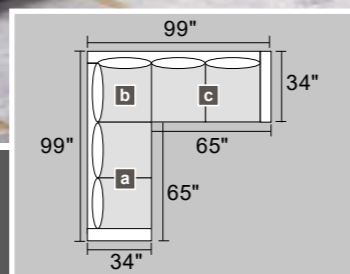

** 2 ACCENT PILLOWS INCLUDED **

4-PC SECTIONAL (OTTOMAN INCLUDED)

A F8479 4-PC SECTIONAL SOFA (a + b + c + d)

DARK GRAY

B F8480 4-PC SECTIONAL SOFA (a + b + c + d)

BEIGE

DESCRIPTION	DIMENSION	UPHOLSTERY
a LAF ONE-ARM LOVESEAT	65" x 34" x 35" H	CORDUROY
b CORNER WEDGE	34" x 34" x 35" H	
c RAF ONE-ARM LOVESEAT	65" x 34" x 35" H	
d COCKTAIL OTTOMAN	29" x 29" x 19" H	