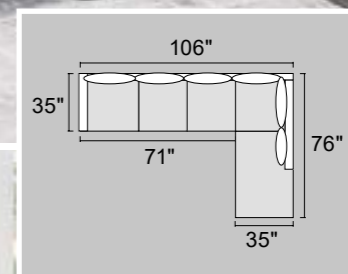

B F8410 3-PC SECTIONAL SOFA

DARK GRAY

DESCRIPTION
3-PC SECTIONAL SOFA W/ 2 ACCENT PILLOWS:
RAF CHAISE
LAF SOFA W/ USB PORTS
STORAGE OTTOMAN

DIMENSION
76" x 35" x 35" H
71" x 35" x 35" H
38" x 26" x 19" H

UPHOLSTERY
CORDUROY