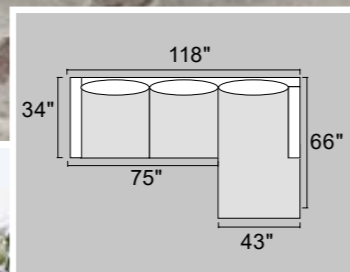

2-PC SECTIONAL (X-LARGE SIZE)

NEW

A F8375 2-PC SECTIONAL SOFA