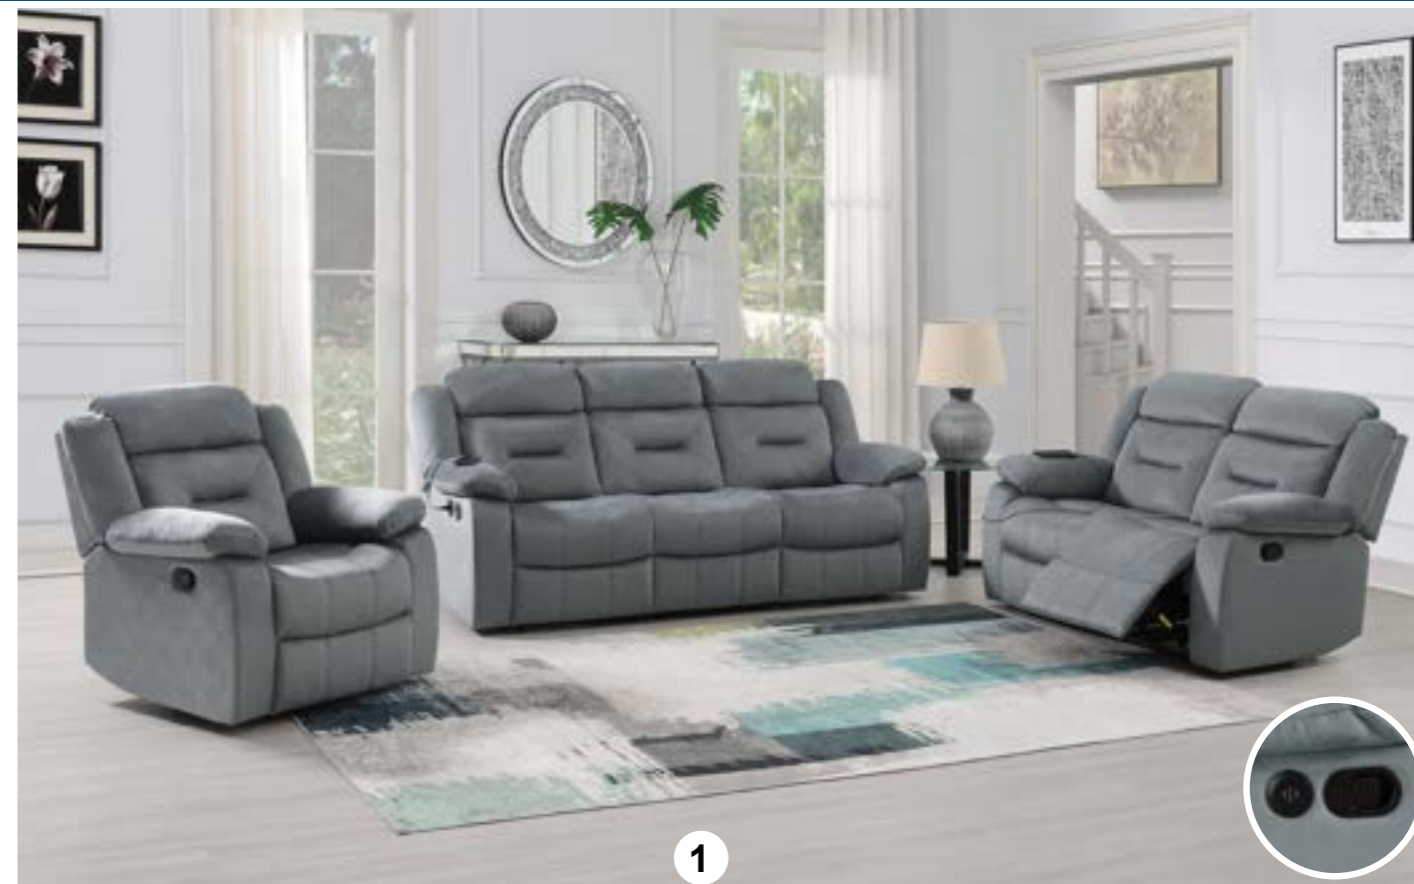

DESCRIPTION / DIMENSION

RECLINER	31" x 37" x 39" H
LOVESEAT	53" x 37" x 39" H
SOFA	76" x 37" x 39" H

MANUAL MECHANISM

COLOR	RECLINER	LOVESEAT	SOFA
1	F8107	F8108	F8109
2	F8111	F8112	F8113

UPHOLSTERY

BURLAP-LIKE FABRIC

DESCRIPTION / DIMENSION

RECLINER	37" x 39" x 40" H
LOVESEAT W/ USB PORTS	61" x 39" x 40" H
SOFA W/ USB PORTS	84" x 39" x 40" H

MANUAL MECHANISM

COLOR	RECLINER	LOVESEAT	SOFA
1	F8794	F8795	F8796
2	F8157	F8158	F8159

UPHOLSTERY

VELVET