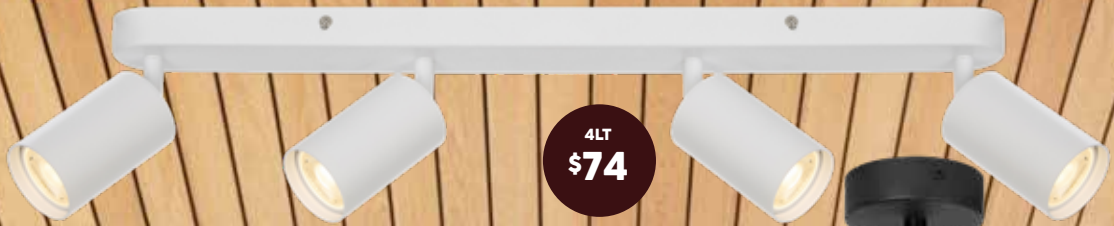

TRAVERTINE RANGE

CLOSE TO CEILING

4LT
$74

LED Spotlights (Globes included)
Available in Black or White
2lt, 3lt & 5lt also available

$49

Surface Mounted Dimmable LED Downlight
3 sizes available in Black or White

1LT
$19