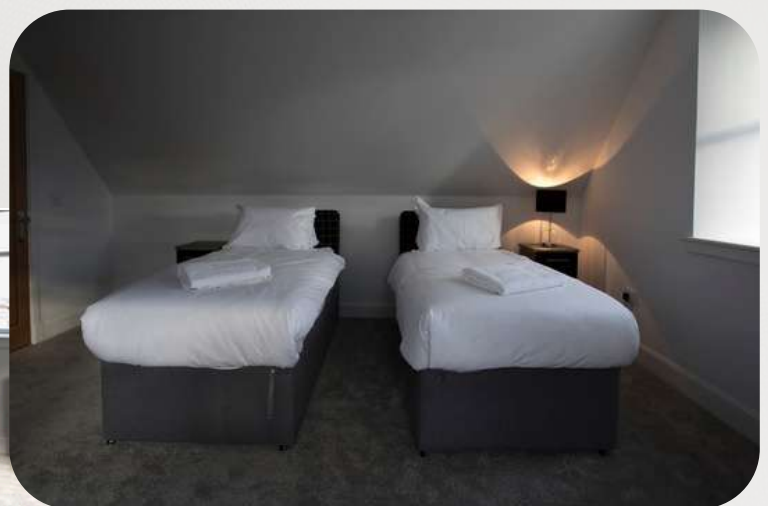

**We can make almost any size of base – our team loves a challenge! Just give us a call with your dimensions and we will see what we can do.**

Standard Divan Base Sizes:

- Single - 6'3 x 3'0
- Small Double - 6'3 x 4'0
- Double - 6'3 x 4'6
- King - 6'6 x 5'0
- Super King - 6'6 x 6'0

- Make the most of your space - Zip and Link beds can form one large bed or be separated into twin beds as required. This option is very popular with hotels, B&Bs, guest houses and other accommodation providers.
- Zip and Link beds can also help where space is tight. If you struggle with narrow hallways or manoeuvrability in your accommodation or home, this is a great option.